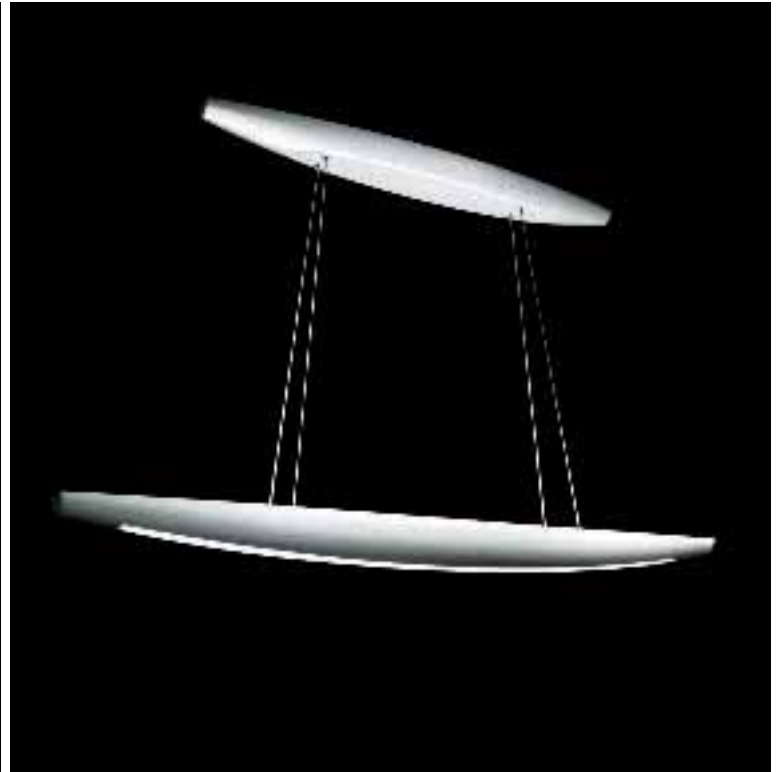

Top: L'ale interior sconce (See pg.16)  
Bottom: Aliante interior demi sconce (Available Dec.'09. See pg.6)

2003  
AND 2009  
LIGHTING FOR  
TOMORROW AWARD

## Aliante pendants

4' and 5' long with direct/indirect and indirect only light, suspended by Ivalo's i-wire power cable. Also available with clear and frosted grille.  
Lamp: dimming and non-dim linear fluorescent T5HO and T5HE. Additional details on page 28