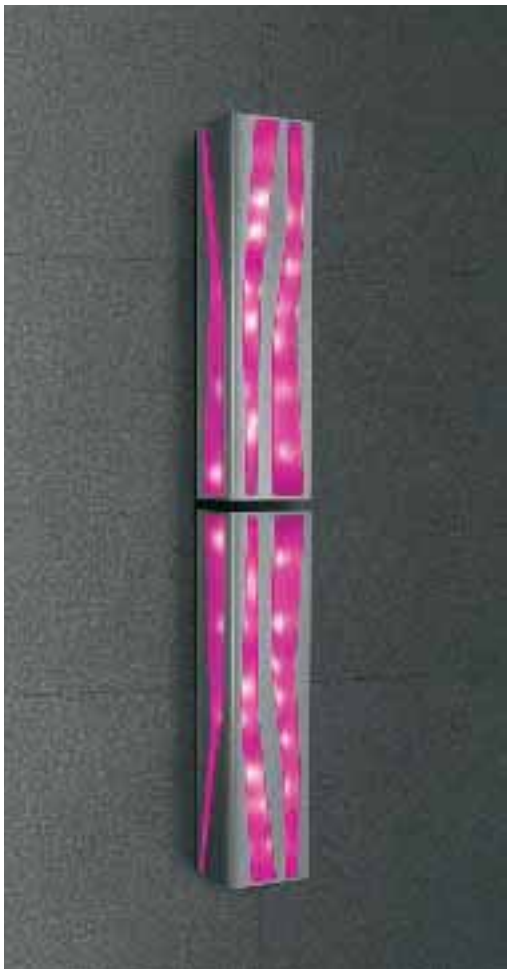

Above: Silvus30 interior/exterior scone in 1 and 2-unit high configurations. Light: various colors created from RGB LEDs.