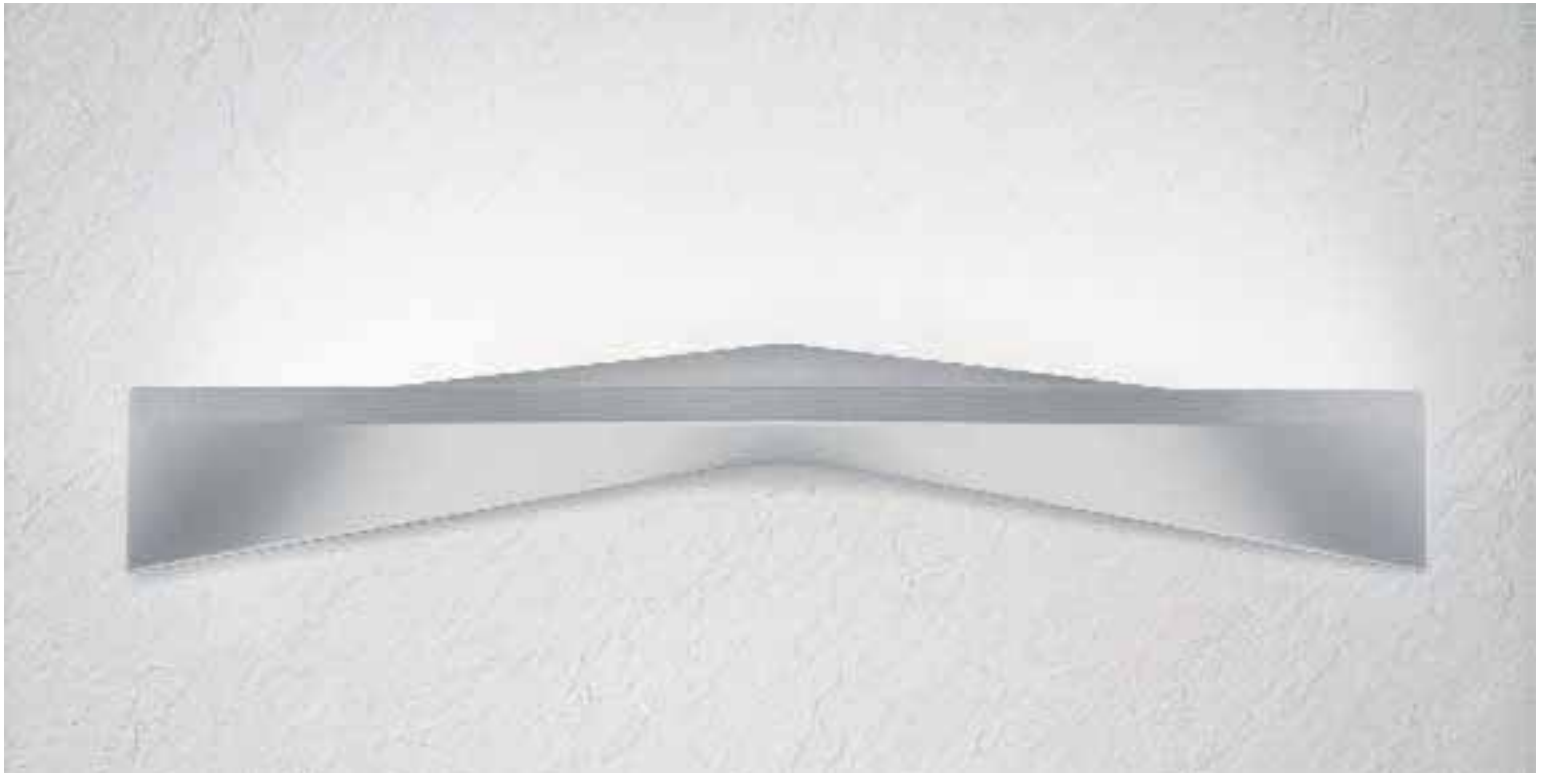

Rotare
interior sconce

52" long, indirect sconce, which functions as a cove light with a dynamic form that is mounted at a lower height than the ceiling. For use in lobbies, private offices and lobbies. Lamp: linear fluorescent T5HO or T5HE. Additional details on page 28

Above: Rotare sconce with Gloss Titanium finish.
With wallbox concealer plate, *top*; and without, *bottom*