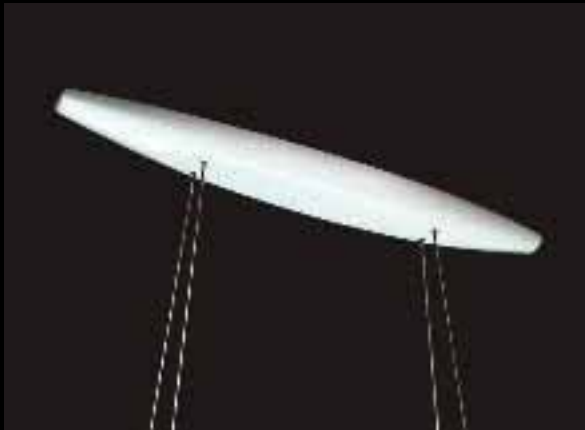

# Ivalo Lighting—extraordinary attention to detail

---

Power and structural cable

Perfectly formed corners

No mounting hardware

Precision machined edges

No weld marks

Premium automotive finishes