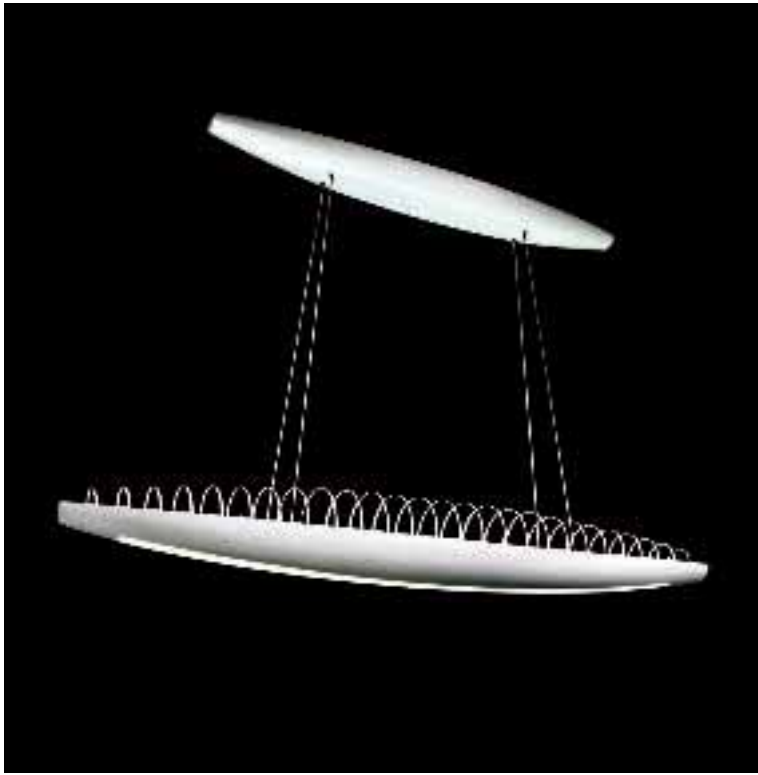

Top: L'ale interior sconce (See pg.16)  
Bottom: Aliante interior demi sconce (Available Dec.'09. See pg.6)

2003  
AND 2009  
LIGHTING FOR  
TOMORROW AWARD

## Aliante pendants

4' and 5' long with direct/indirect and indirect only light, suspended by Ivalo's i-wire power cable. Also available with clear and frosted grille.  
Lamp: dimming and non-dim linear fluorescent T5HO and T5HE. Additional details on page 28