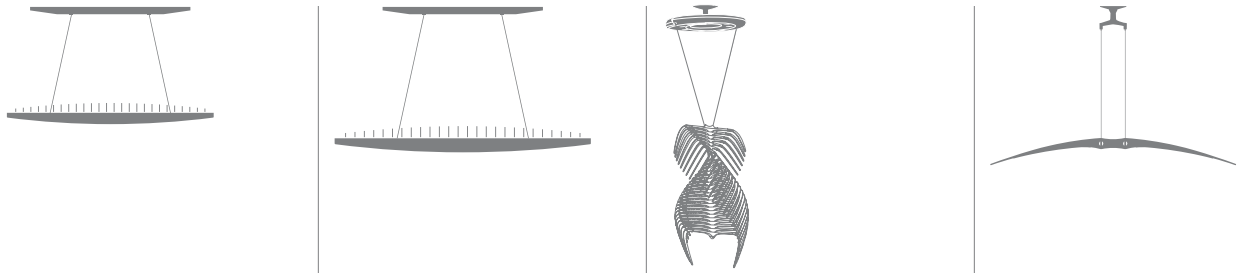

The Ivalo Collection

Product overview

Pendants

Product	Aliante pendant*	Aliante pendant	Daedalus	L'ale pendant
Length	4'	5'	5'	56"
Dimming	10%, 1% (54W only), non dim	10% (35W only), non dim	dim	5%, non dim
Lamp wattage	28 (HE), 54 (HO)	35 (HE), 80 (HO)	20W (12V)	42
Lamp	T5 linear fluorescent	T5 linear fluorescent	low-voltage MR-11	compact fluorescent
# of lamps	1	1	8	2