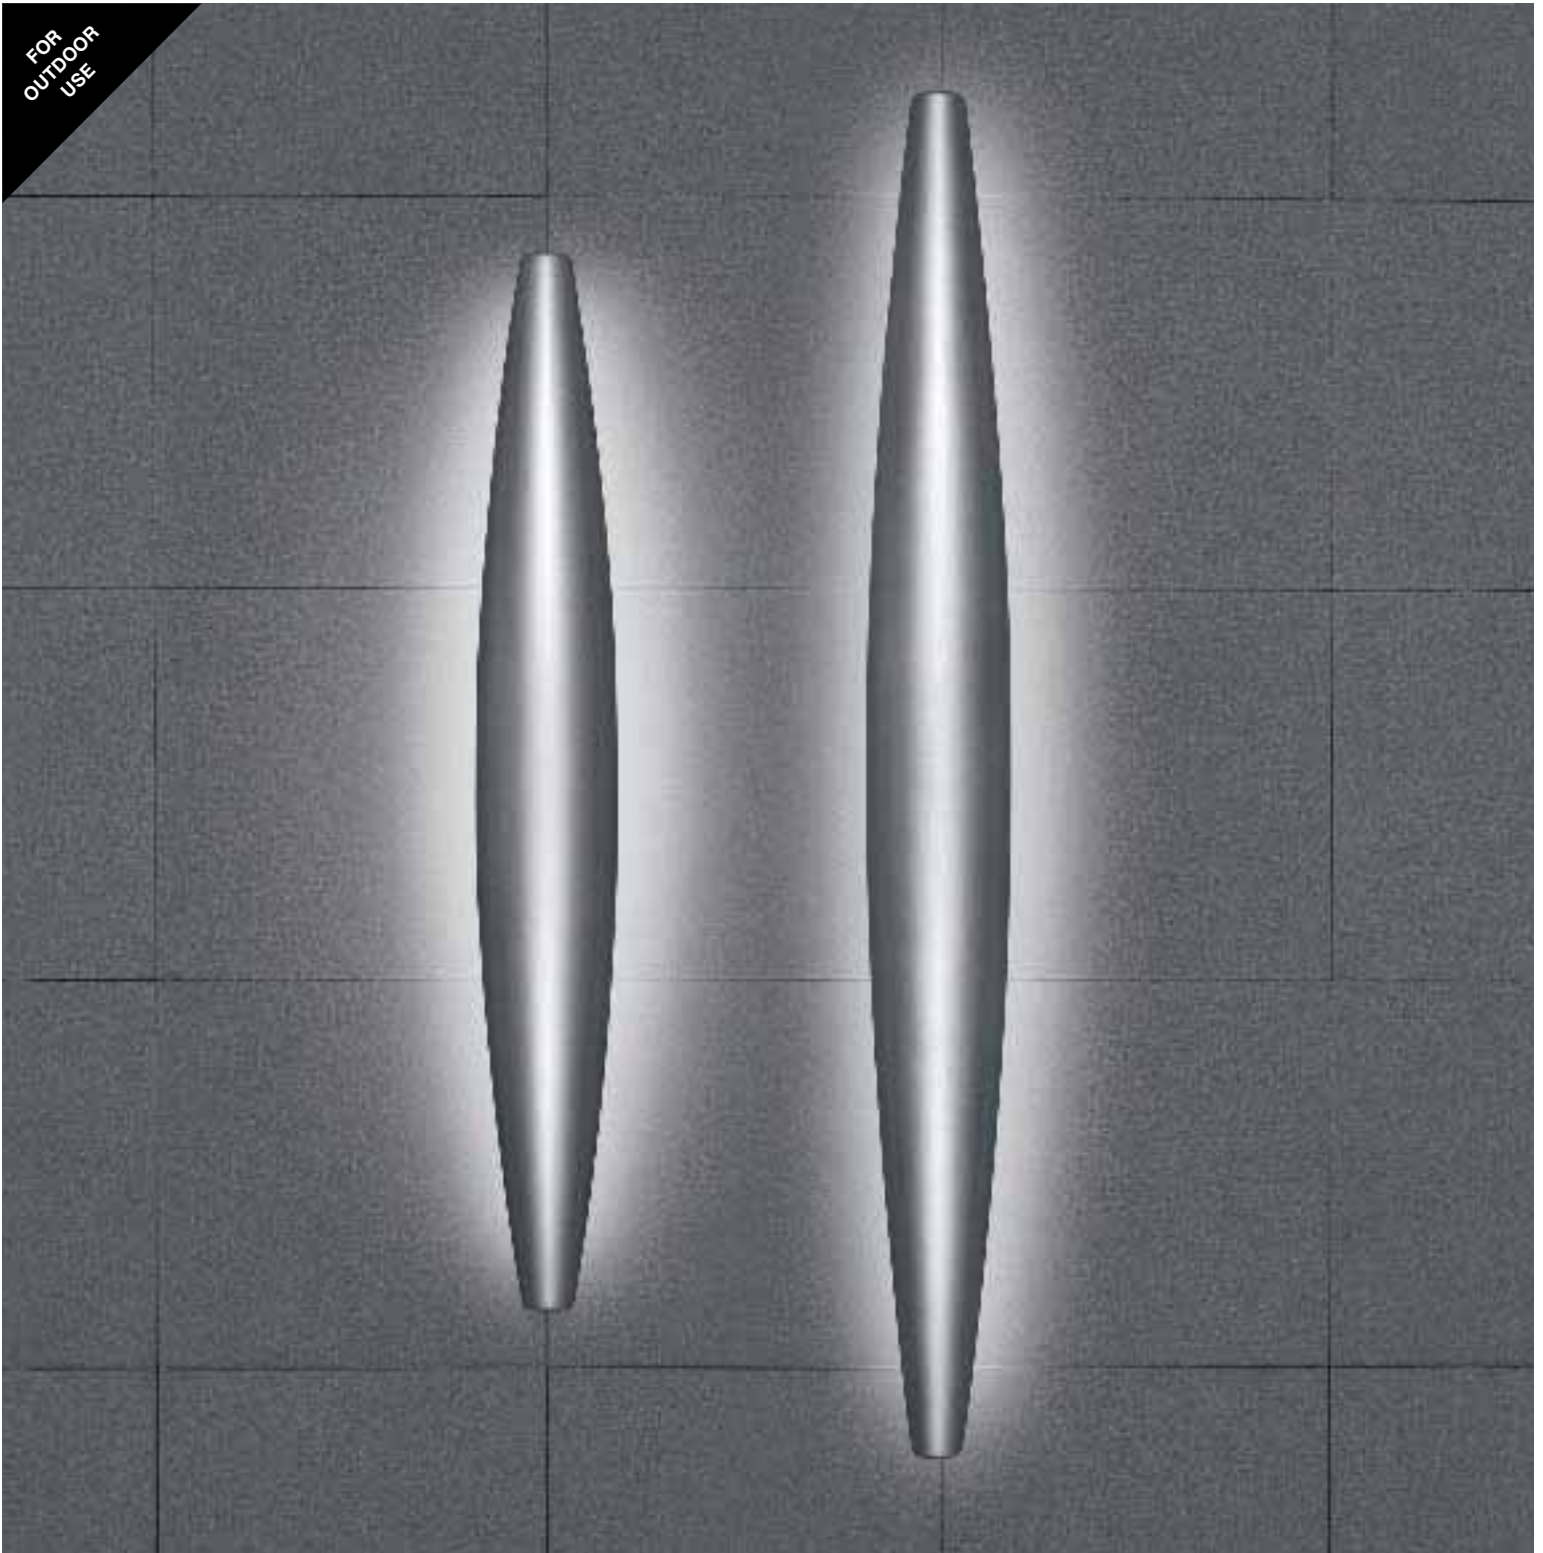

FOR
OUTDOOR
USE

Aliante exterior sconces

4' and 5' long, available slotted and unslotted; and 27" long, unslotted only. For use between exterior windows, flanking doors and on columns.
Lamp: non-dim linear fluorescent T5HO and T5HE.
Additional details on page 28