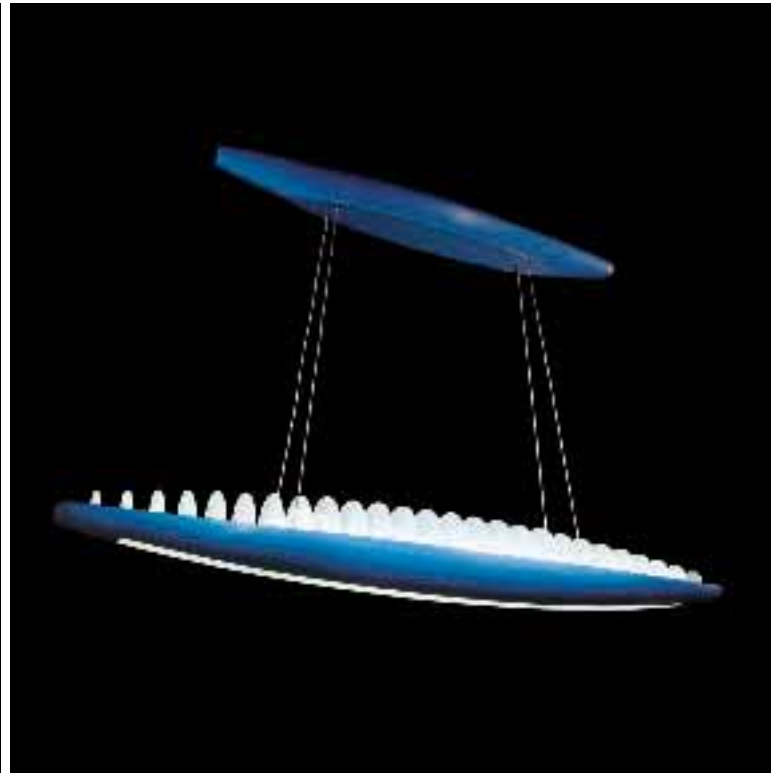

## Aliante pendants

4' and 5' long with direct/indirect and indirect only light, suspended by Ivalo's i-wire power cable. Also available with clear and frosted grille.  
Lamp: dimming and non-dim linear fluorescent T5HO and T5HE. Additional details on page 28