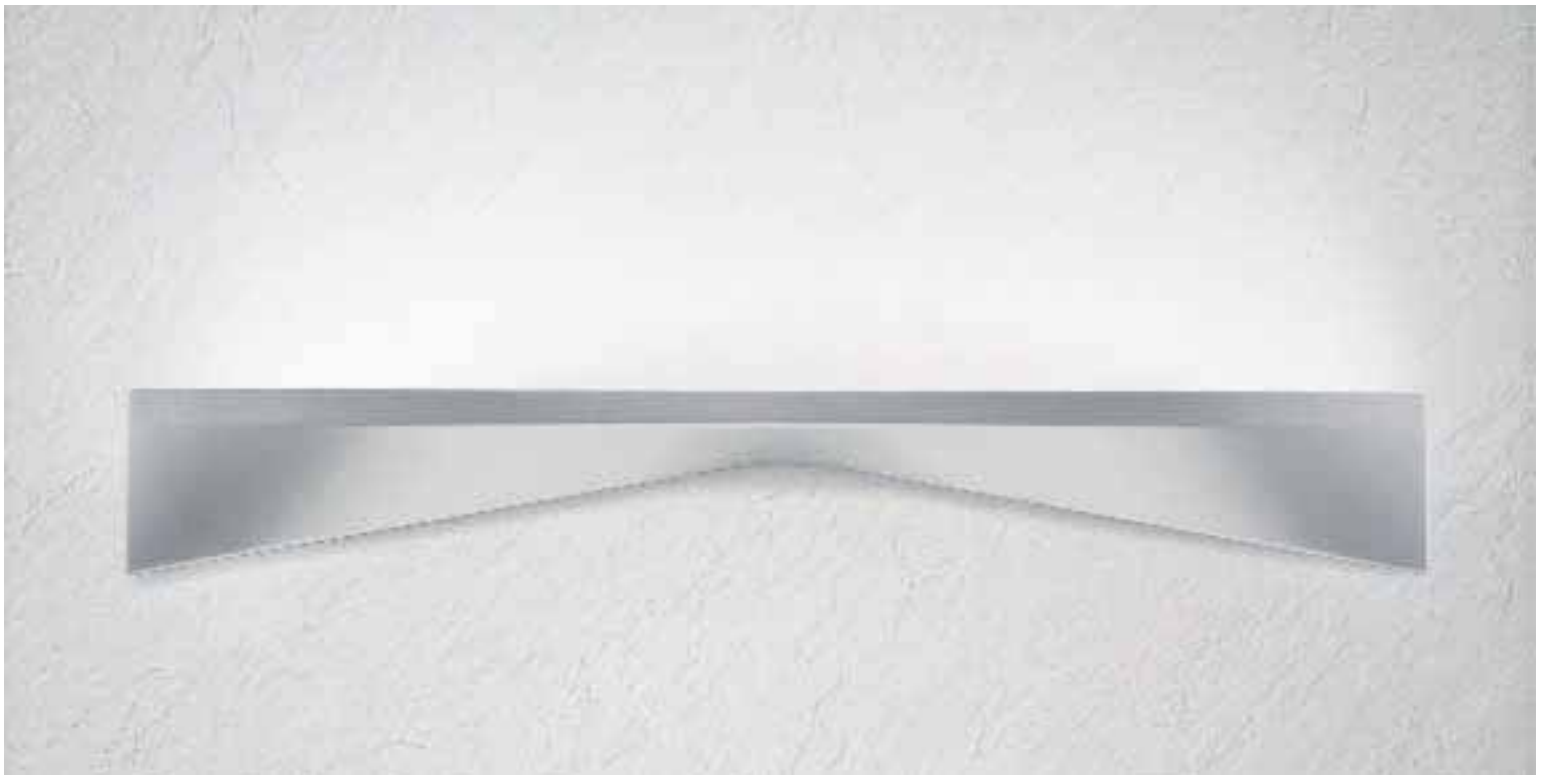

Rotare
interior sconce

52" long, indirect sconce, which functions as a cove light with a dynamic form that is mounted at a lower height than the ceiling. For use in lobbies, private offices and lobbies. Lamp: linear fluorescent T5HO or T5HE. Additional details on page 28

Above: Rotare sconce with Gloss Titanium finish.
With wallbox concealer plate, *top*; and without, *bottom*