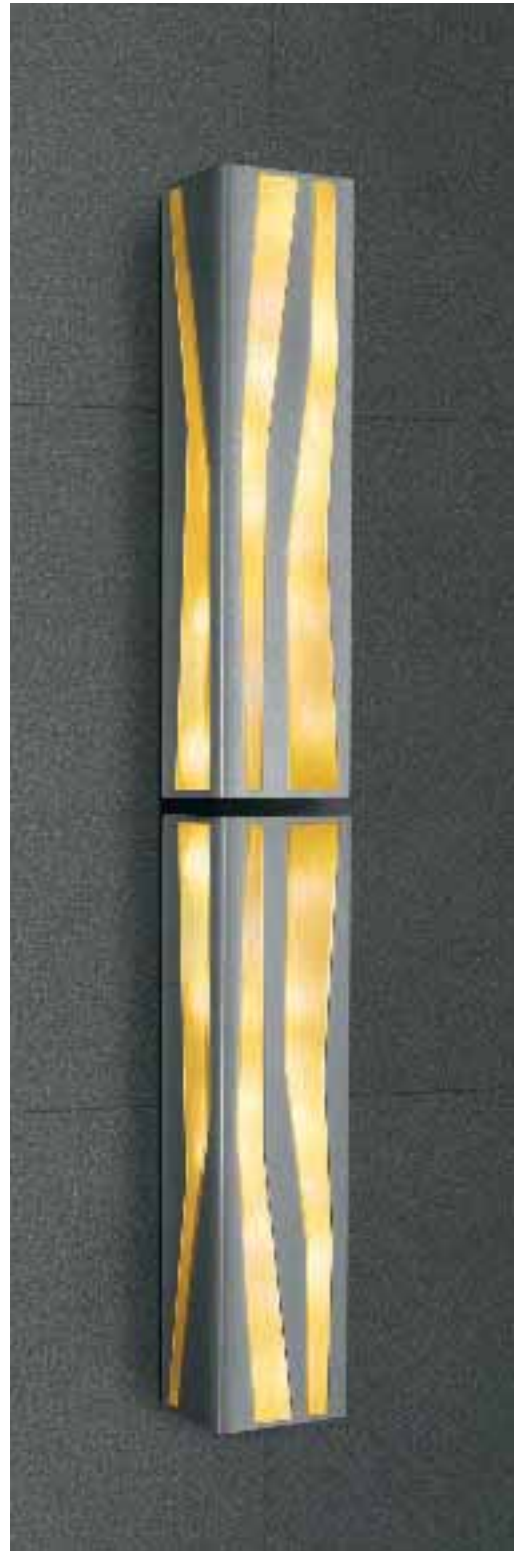

Above: Silvus30 interior/exterior scone in 1 and 2-unit high configurations. Light: various colors created from RGB LEDs.