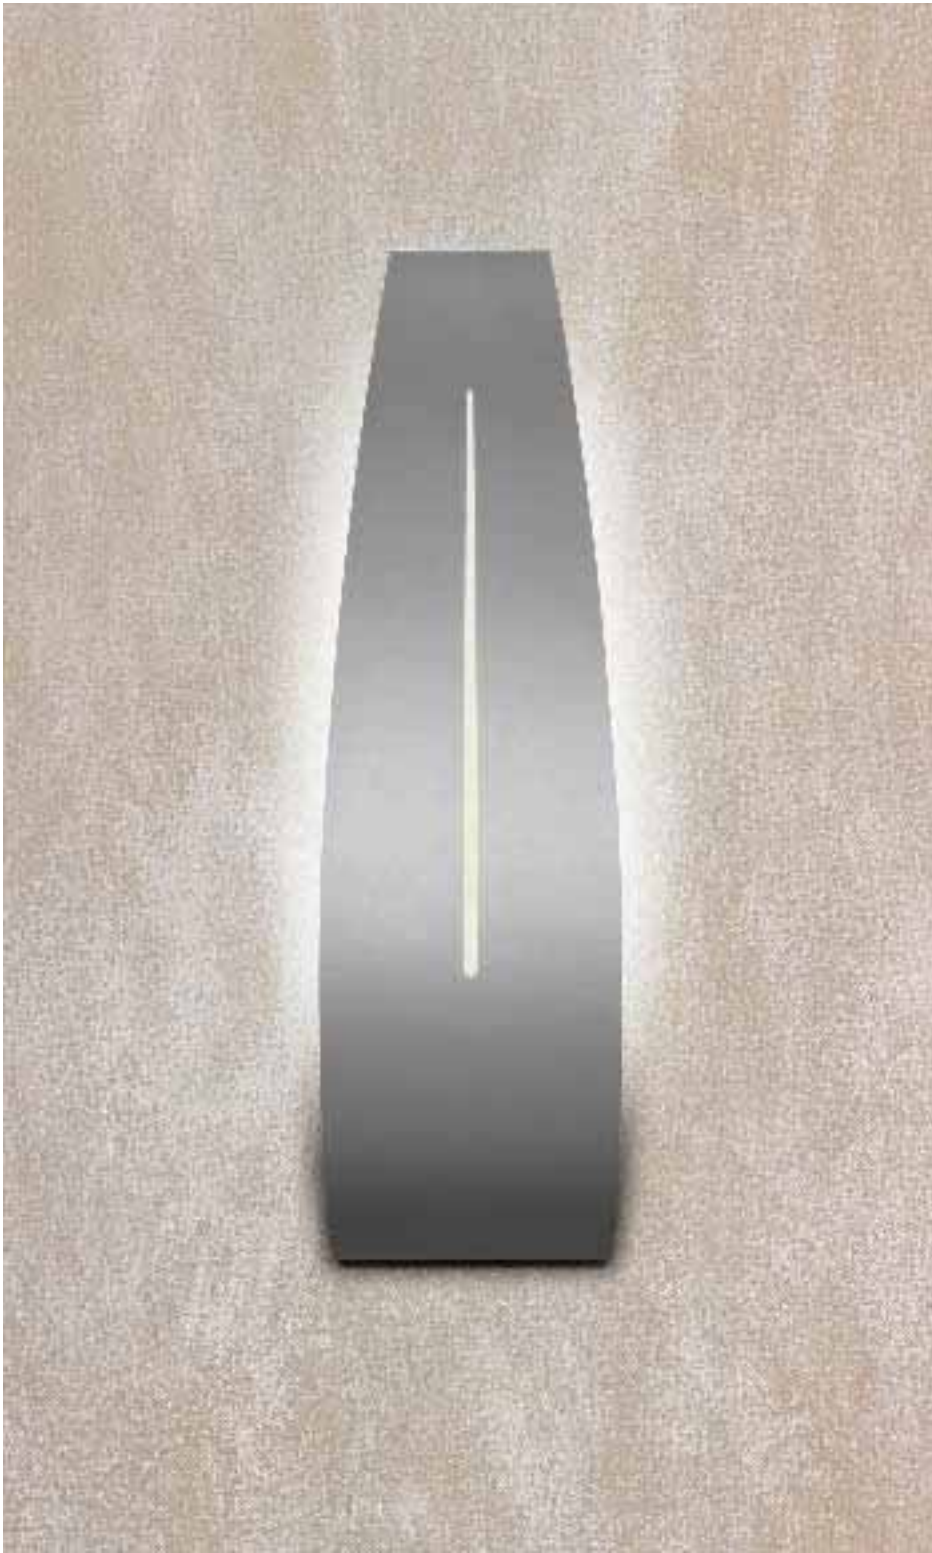

L'ale
interior sconce

27" long, direct/indirect, ADA compliant. For use on all walls, flanking doors and between windows and elevators. Lamp: White LED. Additional details on page 28