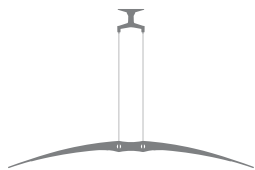

L'ale pendant

A 4'8" long, direct/indirect pendant, suspended by Ivalo's i-wire power cable. Designed for use singly or in multiples at the same or varying heights. Lamp: 2 compact fluorescent. Additional details on page 28

Above: L'ale pendant in
matte Titanium finish