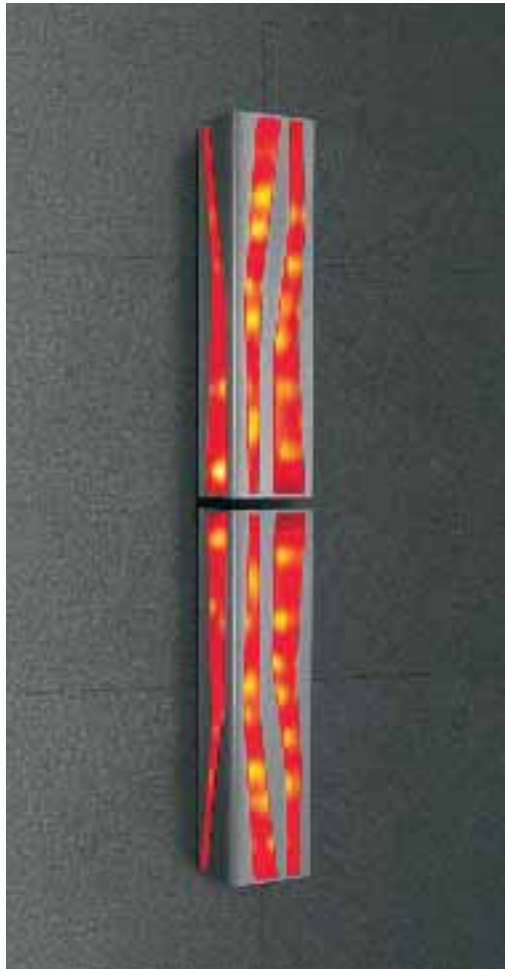

Above: Silvus30 interior/exterior scone in 1 and 2-unit high configurations. Light: various colors created from RGB LEDs.