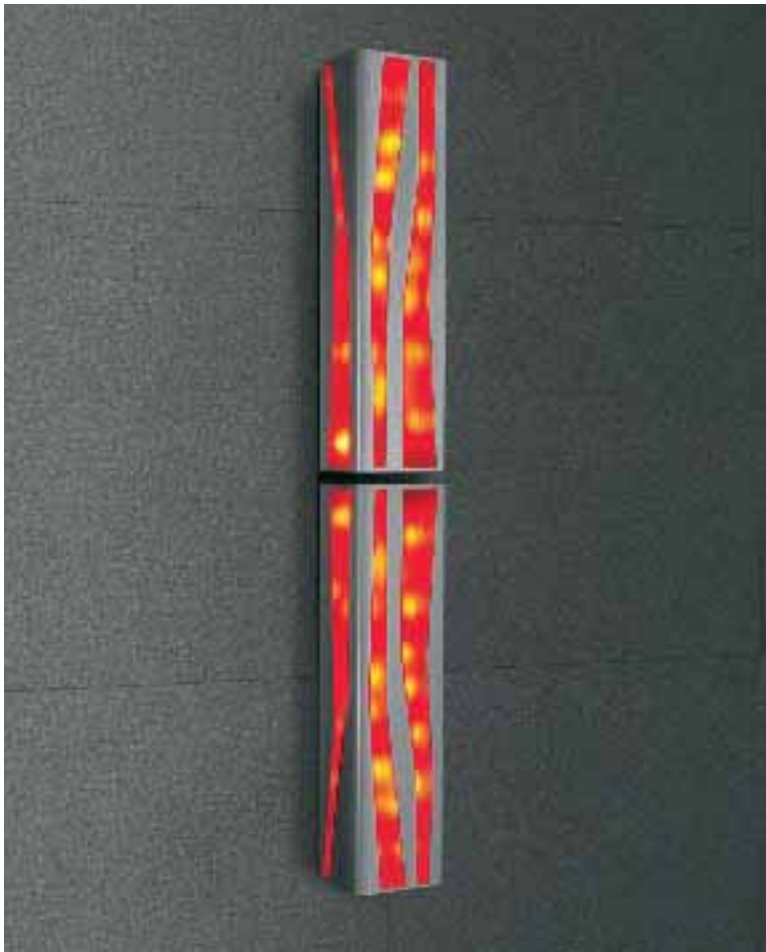

Available December 2009.

Above: Silvus24 and Silvus30 interior/exterior RGB sconces (see pg.24)

Top: L'ale interior sconce (See pg.16)
Bottom: Aliante interior demi sconce (Available Dec.'09. See pg.6)