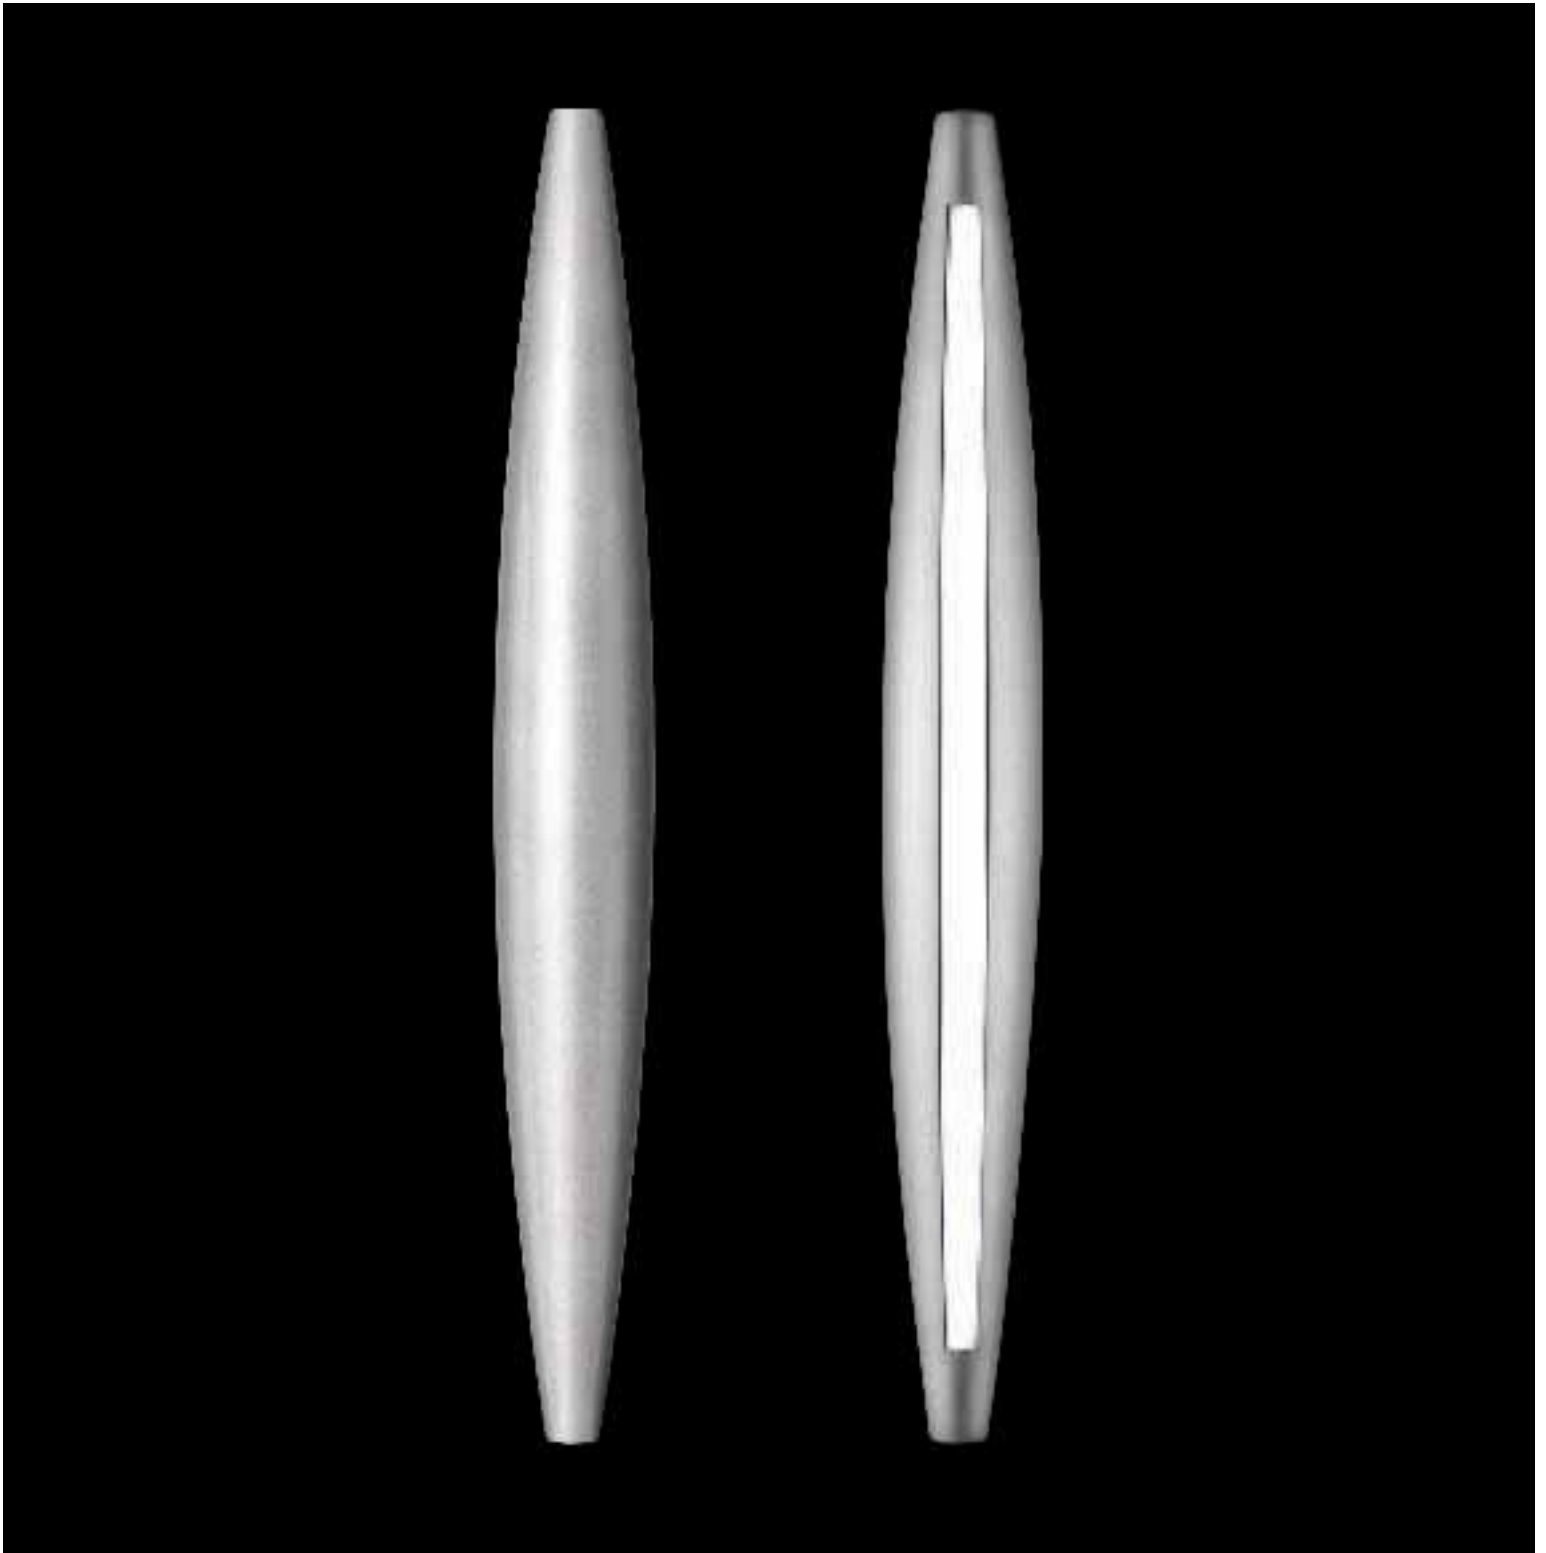

Aliante interior sconces

4' and 5' long, available in slotted and unslotted versions. ADA compliant. For use between windows, flanking doors, on columns and in lobby spaces. Lamp: dimming and non-dim linear fluorescent T5HO and T5HE. Additional details on page 28