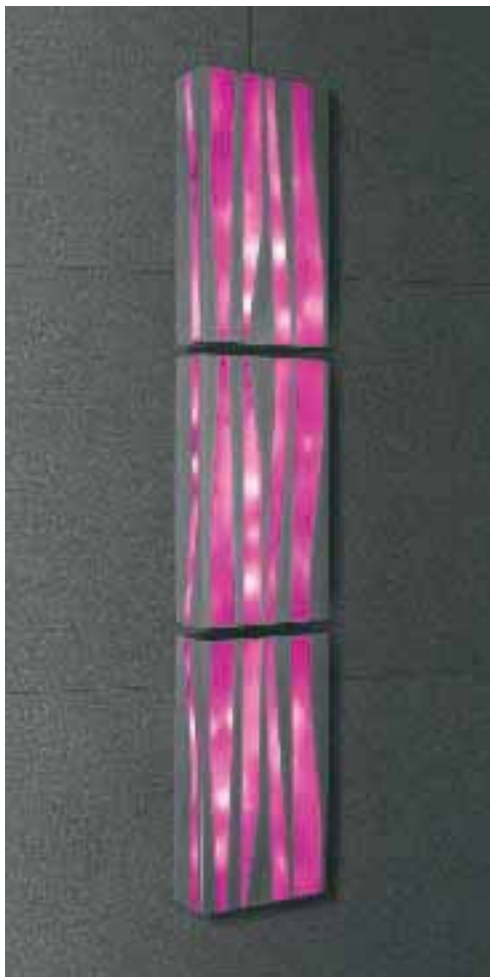

Silvus24
interior/exterior sconce

24" tall, 13" wide, for use indoors and outdoors. Can be used singly, in a column or in a field. ADA compliant when used in a column form and bottom edge is less than 27" off the ground. Lamp: White, Amber, Red, Green, Blue or RGB LED. Additional details on page 28