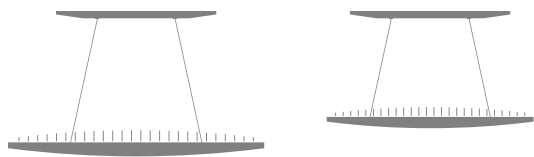

## Aliante pendants

4' and 5' long with direct/indirect and indirect only light, suspended by Ivalo's i-wire power cable. Also available with clear and frosted grille.  
Lamp: dimming and non-dim linear fluorescent T5HO and T5HE. Additional details on page 28