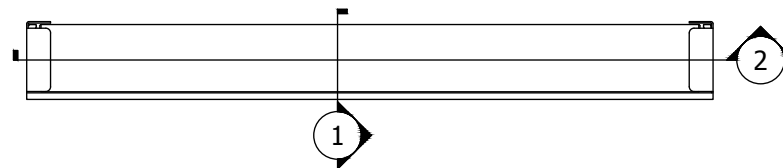

ROLLER 64

UNIVERSAL MOUNT SHADE

MULTIPLE MOUNTING CONFIGURATIONS ARE ALLOWED: THIS BRACKET SUPPORTS CEILING, WALL OR JAMB MOUNTING (CEILING MOUNT SHOWN).

LEGEND (TOP VIEW)

SHADE INSTALLED AS PROVIDED BY FACTORY WILL HAVE ALL NECESSARY CLEARANCES FOR PROPER OPERATION. IF ADJUSTMENT FEATURES ARE UTILIZED, IT IS THE RESPONSIBILITY OF THE INSTALLER TO ENSURE PROPER CLEARANCES ARE MAINTAINED. NOT ALL ADJUSTMENTS ARE AVAILABLE AT MAXIMUM ROLL Ø.

ROLLER 64

085422

SCALE: 1/4

VIEW: 2

REVISION: A