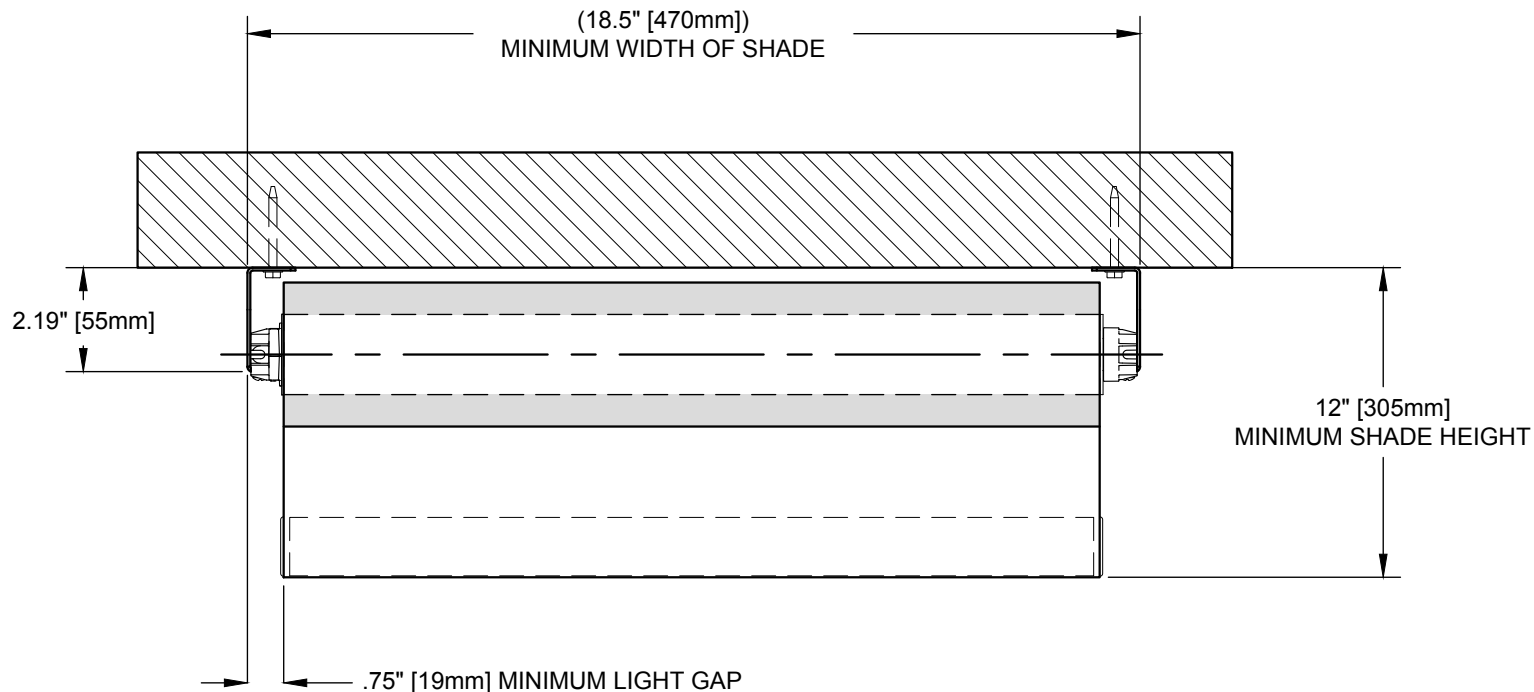

ROLLER 64

UNIVERSAL MOUNT SHADE

MULTIPLE MOUNTING CONFIGURATIONS ARE ALLOWED: THIS BRACKET SUPPORTS CEILING, WALL OR JAMB MOUNTING (CEILING MOUNT SHOWN).

LEGEND (TOP VIEW)

SHADE INSTALLED AS PROVIDED BY FACTORY WILL HAVE ALL NECESSARY CLEARANCES FOR PROPER OPERATION. IF ADJUSTMENT FEATURES ARE UTILIZED, IT IS THE RESPONSIBILITY OF THE INSTALLER TO ENSURE PROPER CLEARANCES ARE MAINTAINED. NOT ALL ADJUSTMENTS ARE AVAILABLE AT MAXIMUM ROLL Ø.

ROLLER 64

085422

SCALE: 1/4

VIEW: 2

REVISION: A