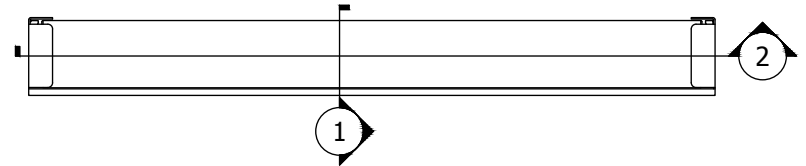

ROLLER 64

FASCIA MOUNT SHADE WITH FASCIA BRACKETS

MULTIPLE MOUNTING CONFIGURATIONS ARE ALLOWED: THIS BRACKET SUPPORTS CEILING, WALL OR JAMB MOUNTING (WALL MOUNT SHOWN).

LEGEND (TOP VIEW)

SHADE INSTALLED AS PROVIDED BY FACTORY WILL HAVE ALL NECESSARY CLEARANCES FOR PROPER OPERATION. IF ADJUSTMENT FEATURES ARE UTILIZED, IT IS THE RESPONSIBILITY OF THE INSTALLER TO ENSURE PROPER CLEARANCES ARE MAINTAINED. NOT ALL ADJUSTMENTS ARE AVAILABLE AT MAXIMUM ROLL Ø.

ROLLER 64

085428

SCALE: 1/4

VIEW: 2

REVISION: A