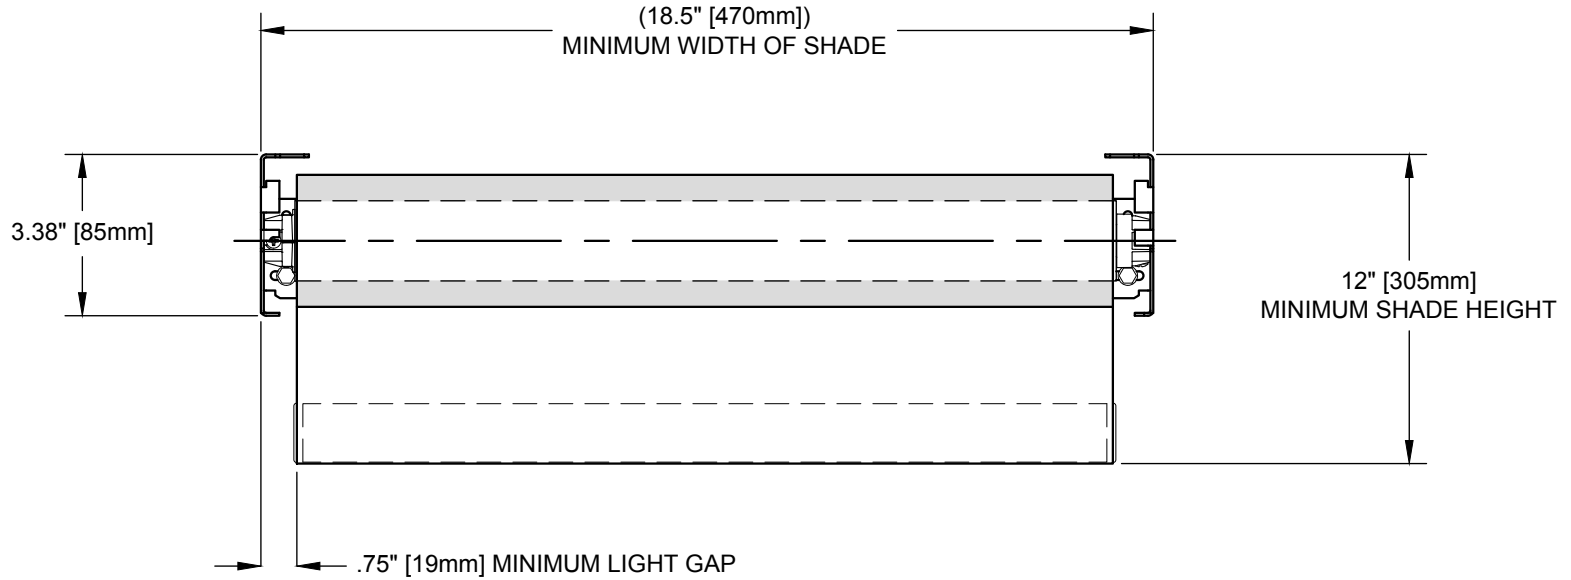

ROLLER 64

FASCIA MOUNT SHADE WITH FASCIA BRACKETS

MULTIPLE MOUNTING CONFIGURATIONS ARE ALLOWED: THIS BRACKET SUPPORTS CEILING, WALL OR JAMB MOUNTING (WALL MOUNT SHOWN).

LEGEND (TOP VIEW)

SHADE INSTALLED AS PROVIDED BY FACTORY WILL HAVE ALL NECESSARY CLEARANCES FOR PROPER OPERATION. IF ADJUSTMENT FEATURES ARE UTILIZED, IT IS THE RESPONSIBILITY OF THE INSTALLER TO ENSURE PROPER CLEARANCES ARE MAINTAINED. NOT ALL ADJUSTMENTS ARE AVAILABLE AT MAXIMUM ROLL Ø.

ROLLER 64

085428

SCALE: 1/4

VIEW: 2

REVISION: A