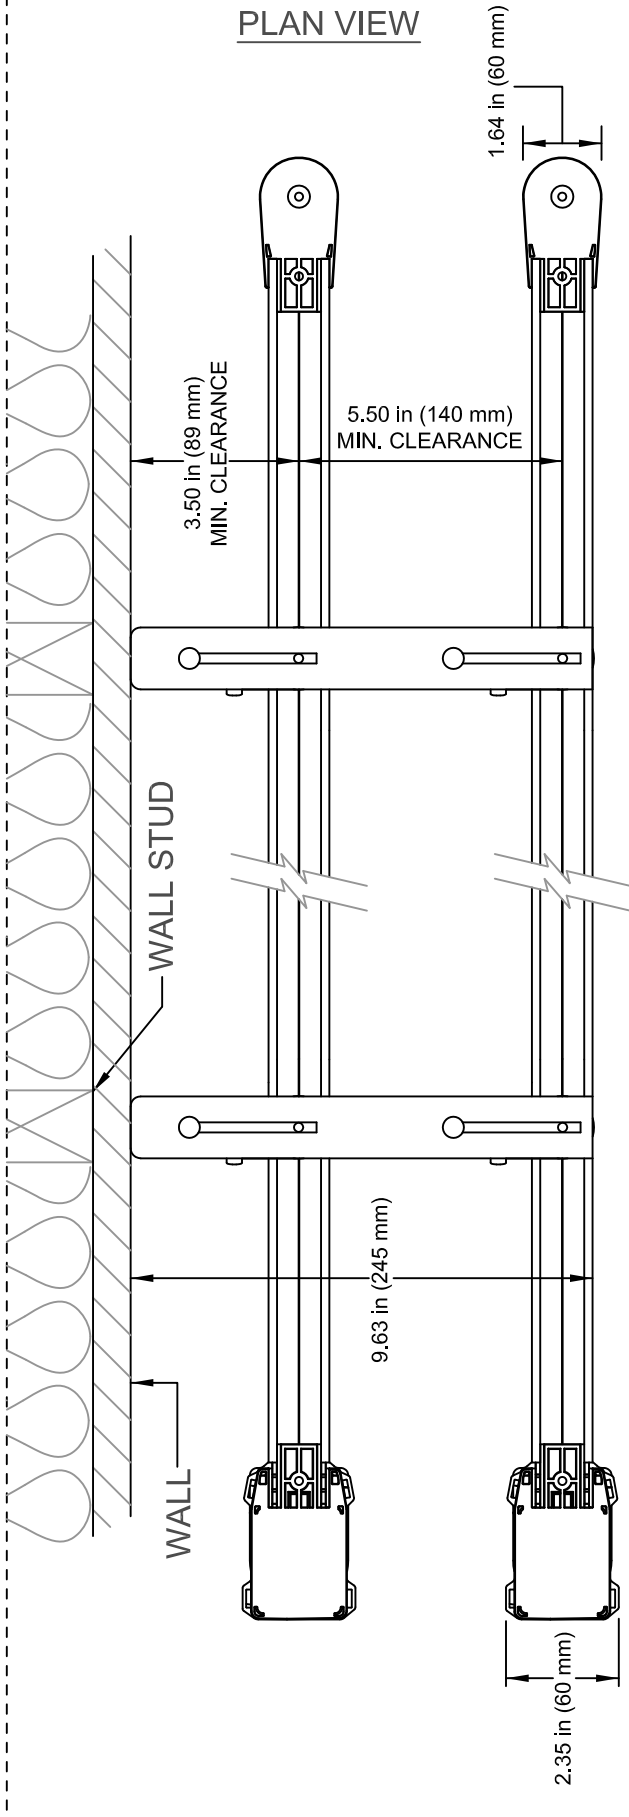

DRAPERY DETAIL DRAWING

SCALE: 1/4

0076-DRPS-DWM-R

PLAN VIEW

ELEVATION VIEW

TRACK AVAILABLE IN WHITE, BRONZE AND CLEAR ANODIZED

1

TYPICAL VIEWS