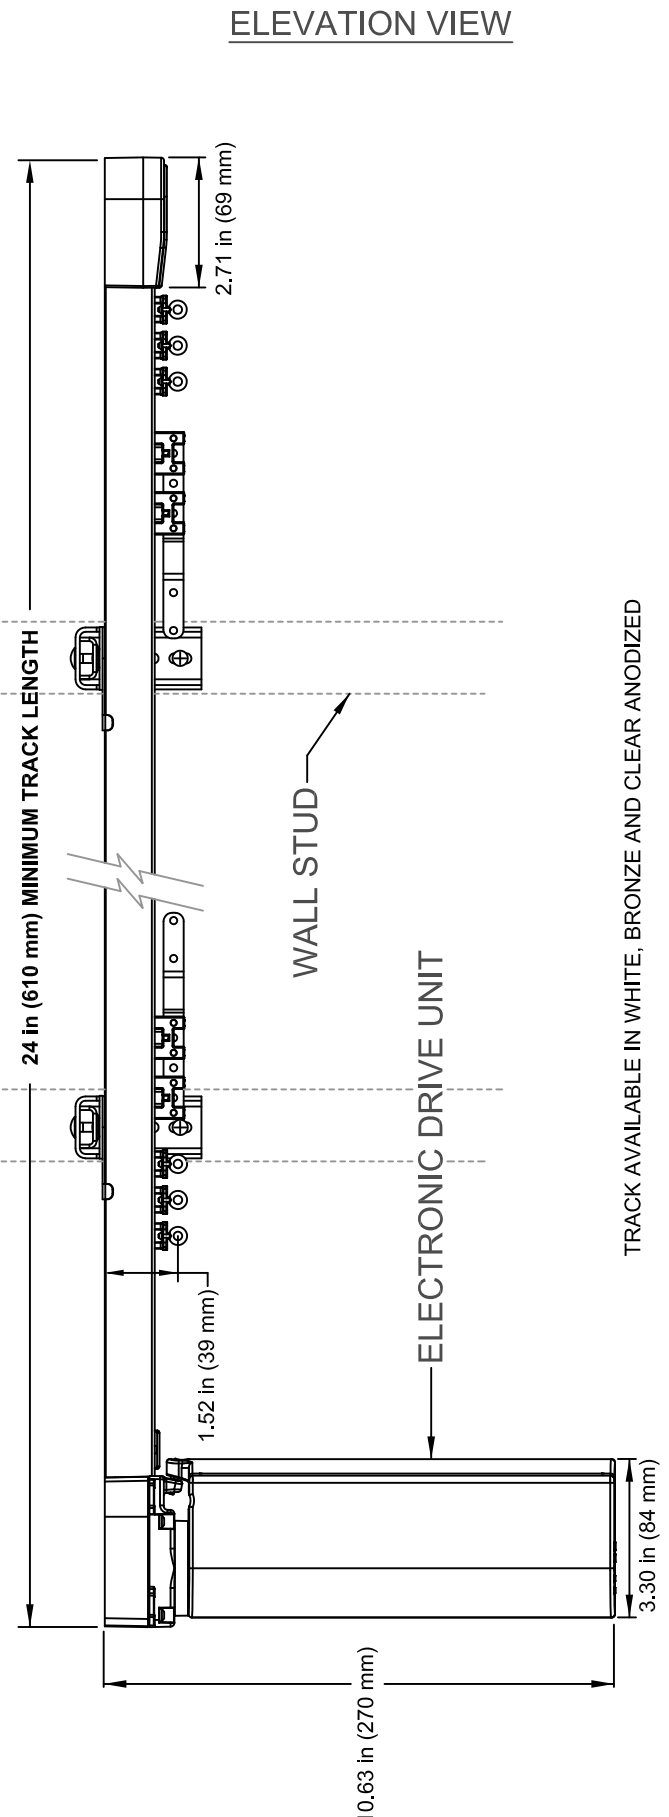

DRAPERY DETAIL DRAWING

SCALE: 1/4

0076-DRPS-DWM-R

PLAN VIEW

ELEVATION VIEW

TRACK AVAILABLE IN WHITE, BRONZE AND CLEAR ANODIZED

1

TYPICAL VIEWS