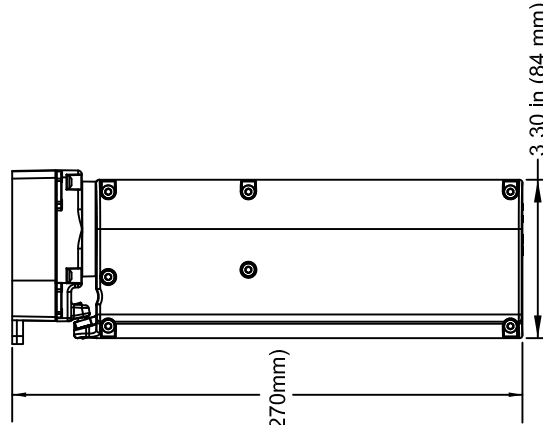

ISOMETRIC VIEW

3.30 in (84 mm)

TOP VIEW

10.63 in (270mm)

3.30 in (84 mm)

FRONT VIEW

10.63 in (270mm)

2.05 in (52 mm)