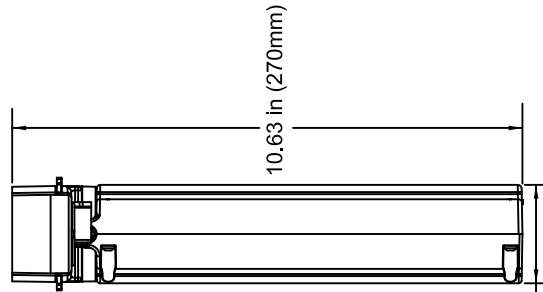

ISOMETRIC VIEW

3.30 in (84 mm)

TOP VIEW

10.63 in (270mm)

3.30 in (84 mm)

FRONT VIEW

10.63 in (270mm)

2.05 in (52 mm)