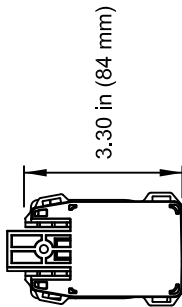

ISOMETRIC VIEW

3.30 in (84 mm)

TOP VIEW

10.63 in (270mm)

3.30 in (84 mm)

FRONT VIEW

10.63 in (270mm)

2.05 in (52 mm)