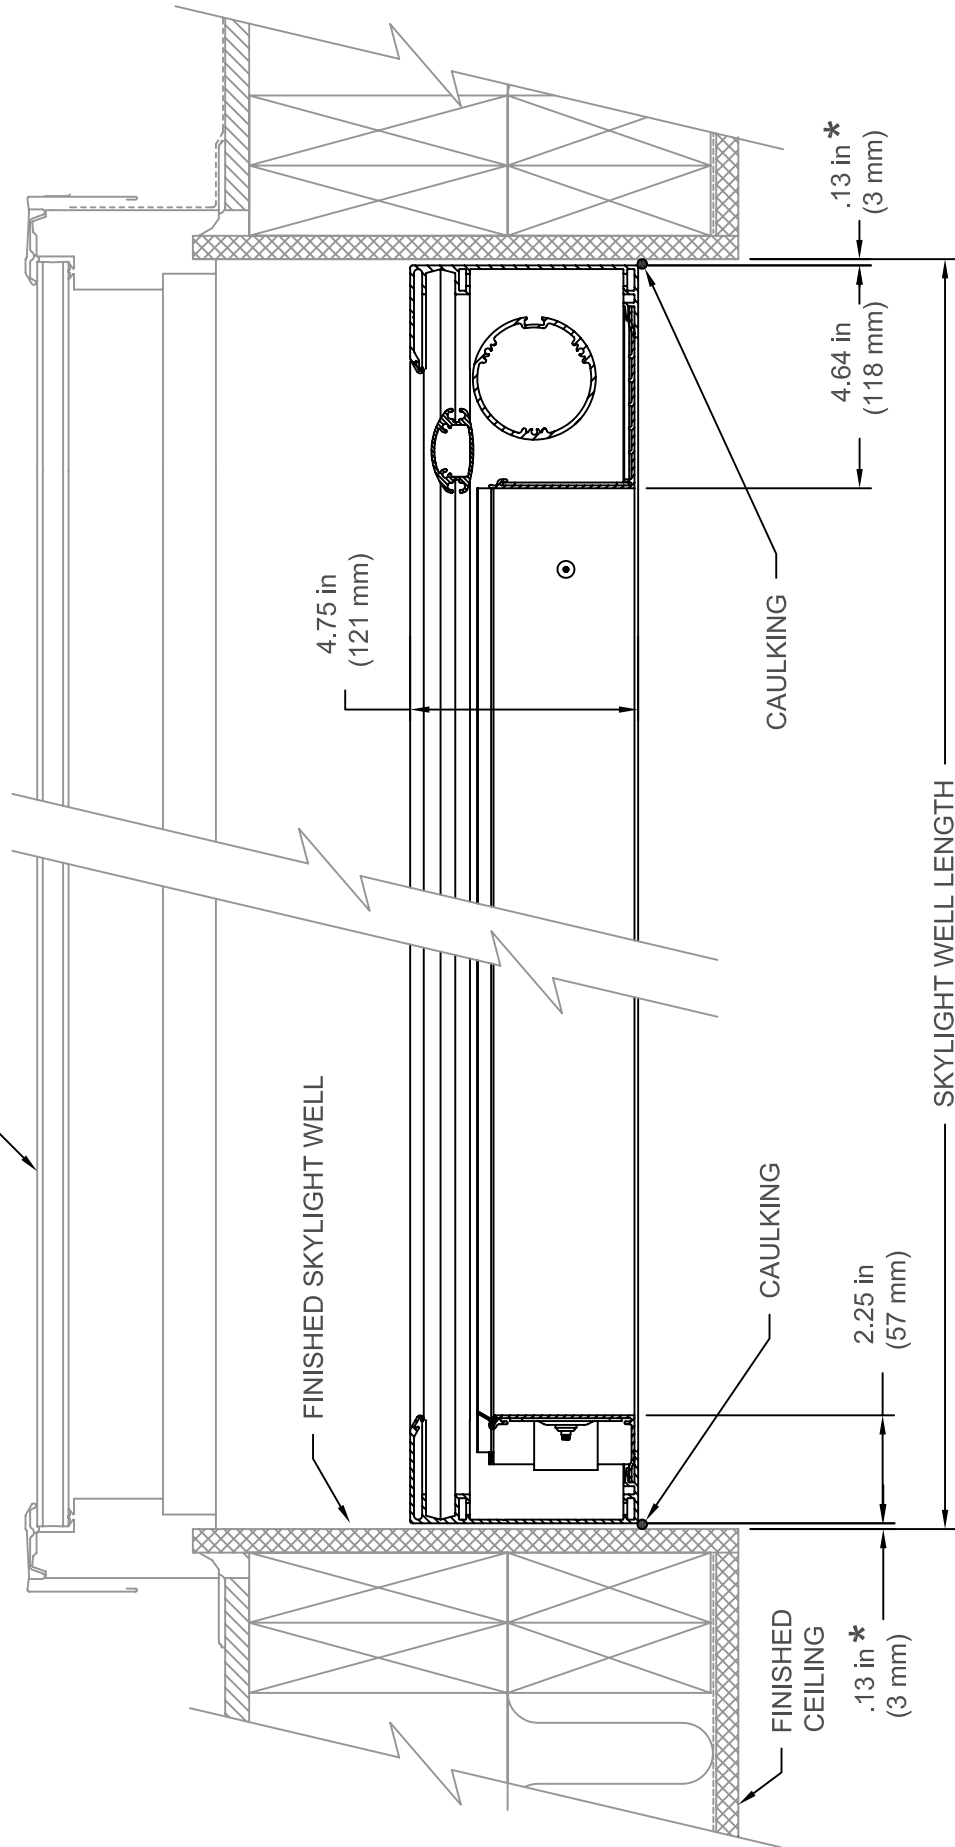

SKYLIGHT

SKYLIGHT WELL LENGTH
36 in (914 mm) MINIMUM LENGTH

* DEDUCTION FOR INSIDE MOUNT 1/8" ALL SIDES *

TYPICAL SECTION

SCALE: 1/4

1

SKYLIGHT - INSIDE MOUNT (LENGTH)
DRAWING #
REV: A

Lutron Electronics Co., Inc.
7200 Suller Road | Coopersburg, PA 18036 | USA
1 (800) 446-1503 | fax: (610) 282-7439
shadinginfo@lutron.com