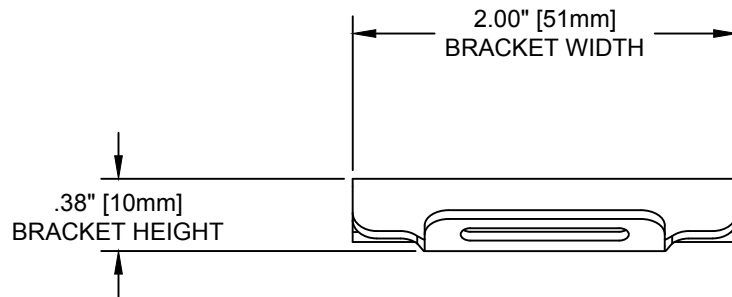

ISOMETRIC VIEW

PLAN VIEW

SECTION VIEW

ELEVATION VIEW

ROLLER 100/150/300 CEILING SUB-BRACKET

SCALE: 1/1

DRAWING #:

085512