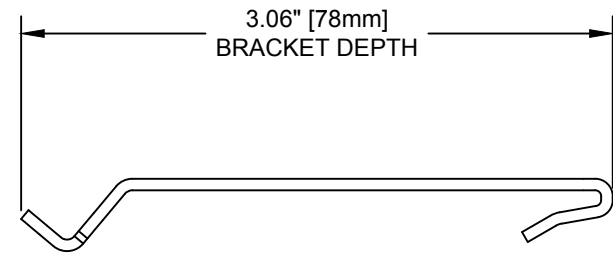

ISOMETRIC VIEW

PLAN VIEW

SECTION VIEW

ELEVATION VIEW

ROLLER 100/150/300 CEILING SUB-BRACKET

SCALE: 1/1

DRAWING #:

085512