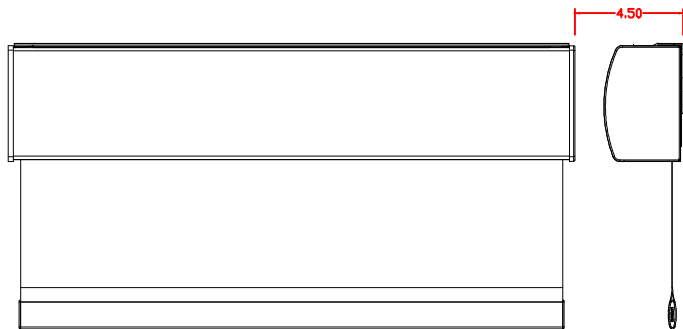

Corner Light Gap when shades are fully lowered

Lutron Electronics Co., Inc.
 7200 Suter Road | Coopersburg, PA 18036 | USA
 1(800) 446-1503 | fax: (610) 282-7439
 shadinginfo@lutron.com

SIVOIA QS TRIATHLON ROLLERS w/FASCIA - CORNER MOUNT, BUTT & PASS