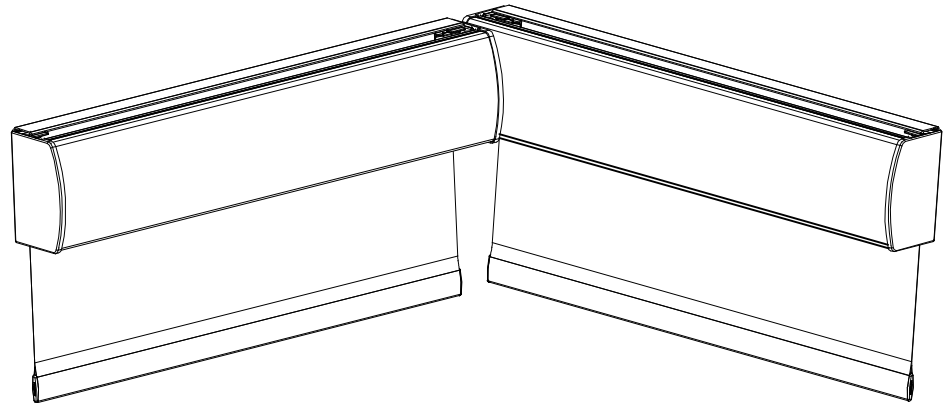

Corner Light Gap when shades are fully lowered

Lutron Electronics Co., Inc.
 7200 Suter Road | Coopersburg, PA 18036 | USA
 1(800) 446-1503 | fax: (610) 282-7439
 shadinginfo@lutron.com

SIVOIA QS TRIATHLON ROLLERS w/FASCIA - CORNER MOUNT, BUTT & PASS