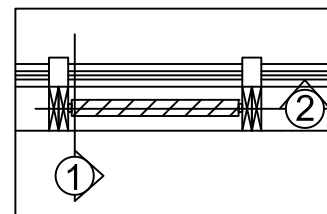

ROMAN SHADE DETAIL DRAWING

SCALE: 1/2

0255-ROMN-FLT-S

ROLLER 100 ROMAN SHADE - FLAT STYLE
 REV: A
 DRAWING #

Lutron Electronics Co., Inc.
 7200 Sutter Road | Coopersburg, PA 18036 | USA
 1 (800) 446-1503 | fax: (610) 282-7439
 shadinginfo@lutron.com

LUTRON
 Copyright © 2009 Lutron Electronics Co., Inc.

LEGEND (TOP VIEW)

1 FRONT CONTROL - TYPICAL SECTION

SCALE: 1/2