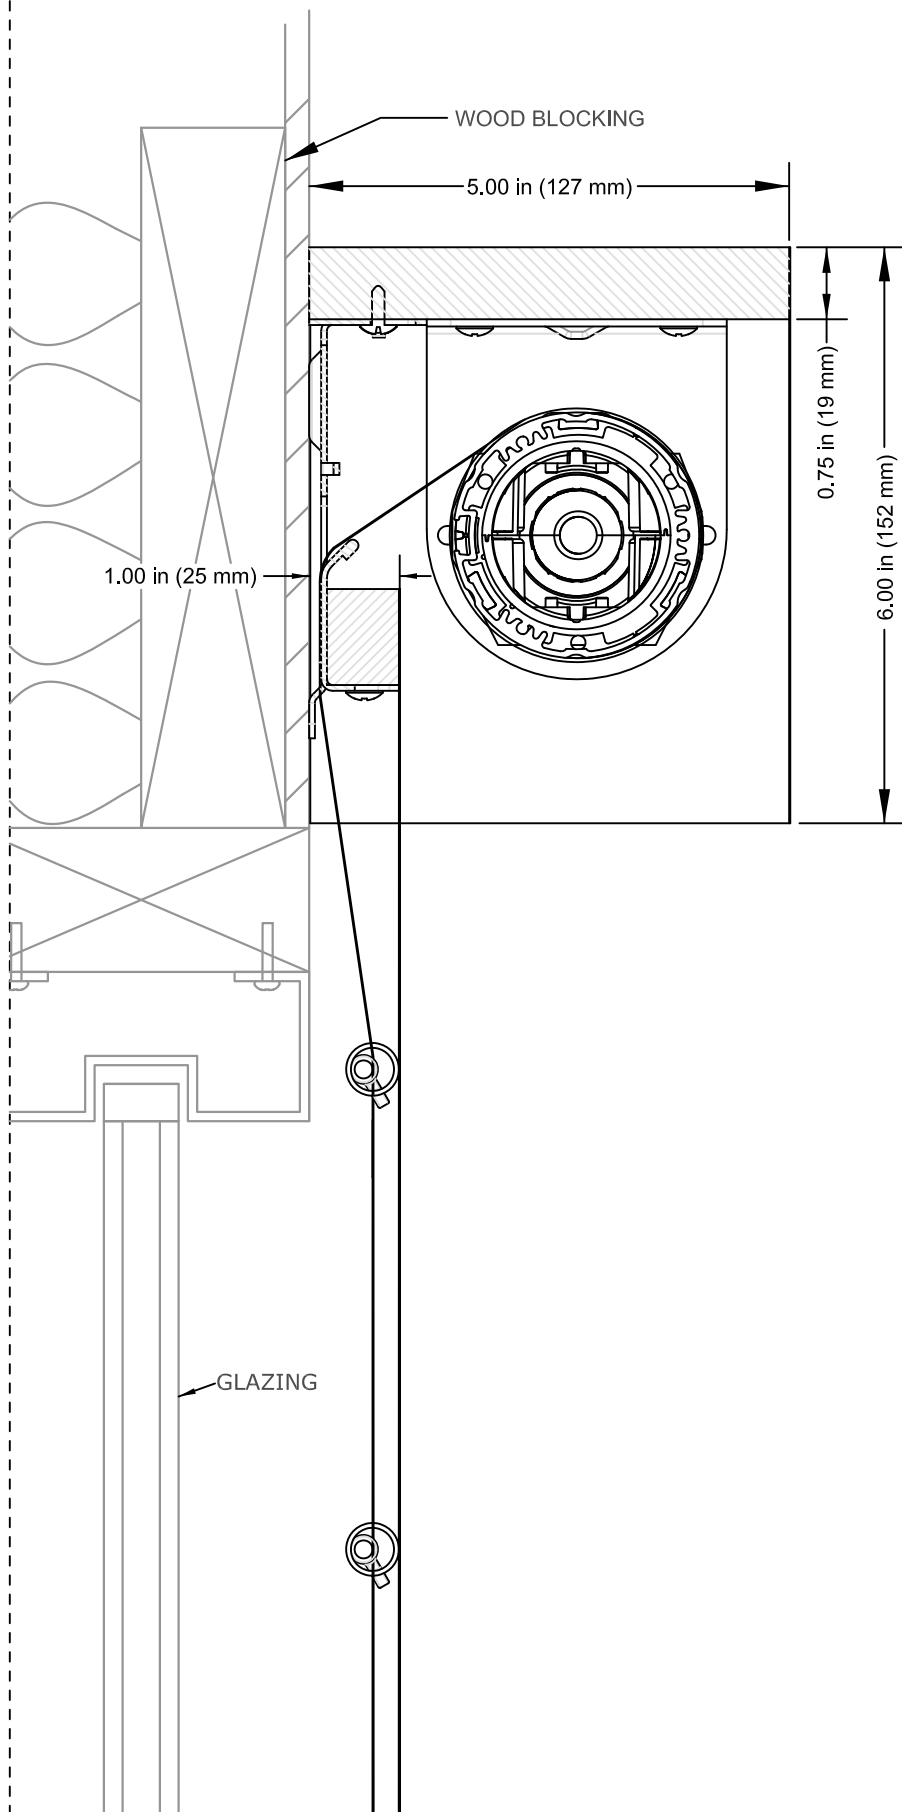

ROMAN SHADE DETAIL DRAWING

SCALE: 1/2

0255-ROMN-FLT-S

ROLLER 100 ROMAN SHADE - FLAT STYLE
 REV: A
 DRAWING #

Lutron Electronics Co., Inc.
 7200 Sutter Road | Coopersburg, PA 18036 | USA
 1 (800) 446-1503 | fax: (610) 282-7439
 shadinginfo@lutron.com

LUTRON
 Copyright © 2009 Lutron Electronics Co., Inc.

LEGEND (TOP VIEW)

1 FRONT CONTROL - TYPICAL SECTION

SCALE: 1/2