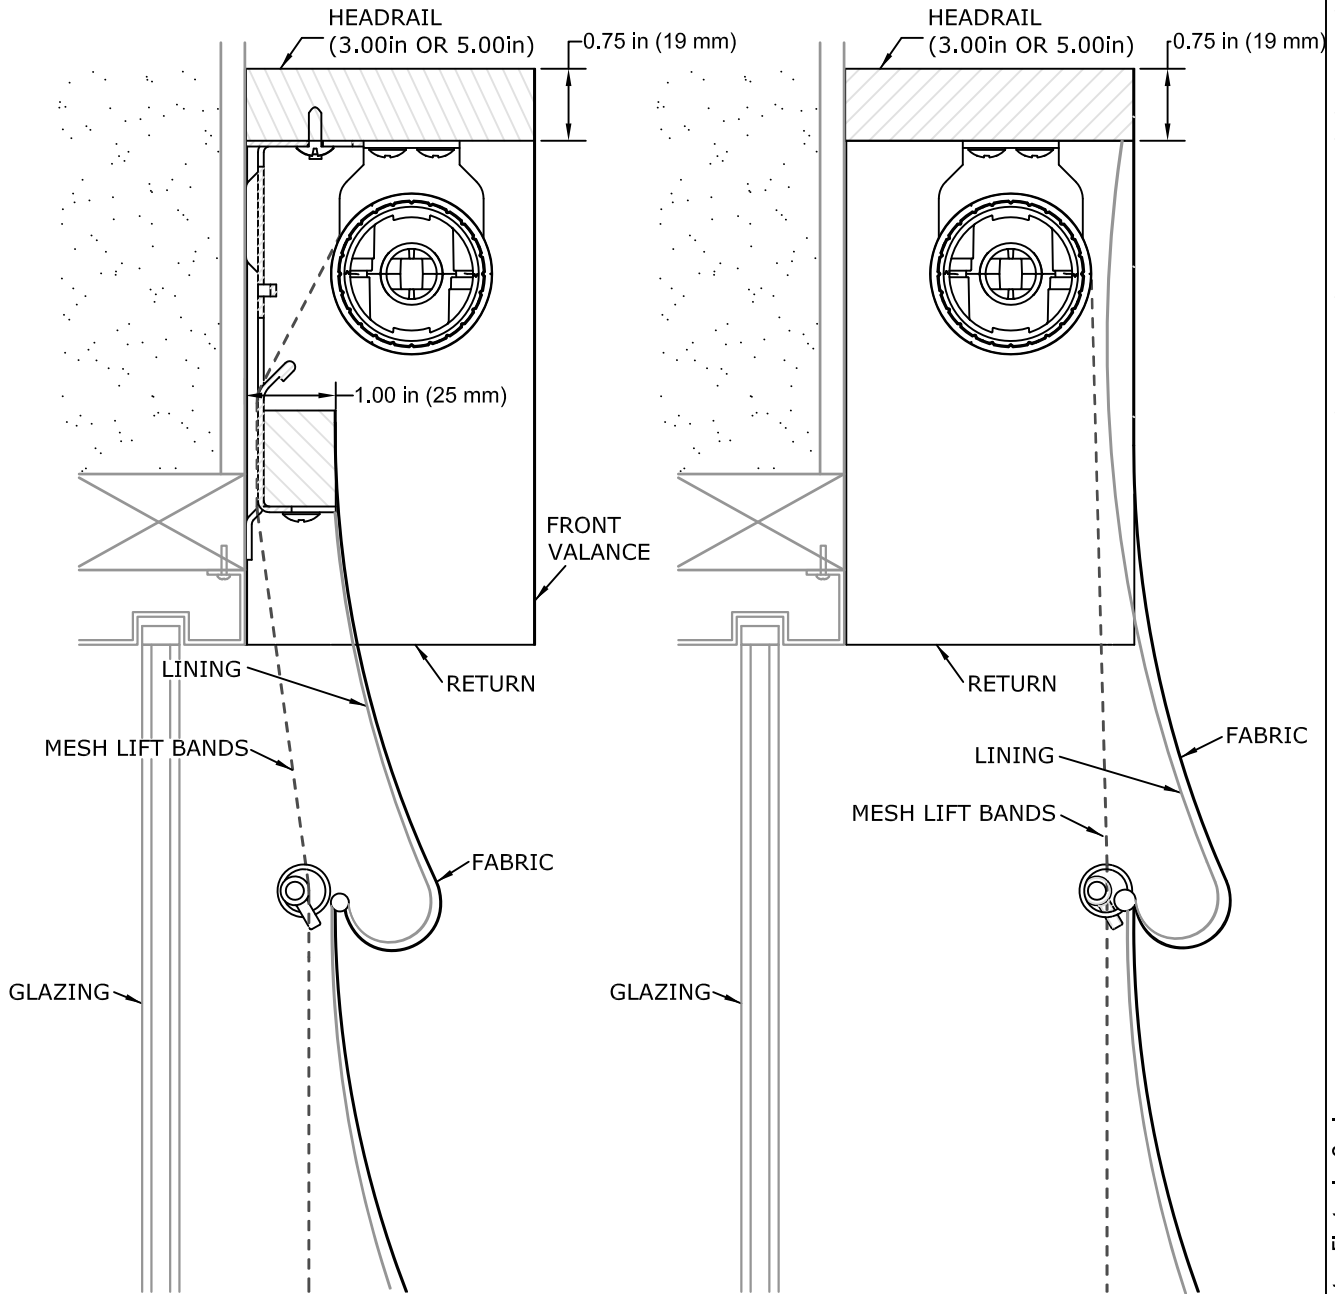

FRONT CONTROL

BACK CONTROL

FRONT CONTROL OPTIONS		
	INSIDE MOUNT	OUTSIDE MOUNT
FRONT VALANCE	STANDARD	STANDARD
REAR VALANCE	OPTIONAL	NOT AVAILABLE
RETURNS	OPTIONAL	OPTIONAL

BACK CONTROL OPTIONS		
	INSIDE MOUNT	OUTSIDE MOUNT
FRONT VALANCE	NOT AVAILABLE	NOT AVAILABLE
REAR VALANCE	STANDARD	NOT AVAILABLE
RETURNS	OPTIONAL	OPTIONAL

1

TYPICAL SECTION - HOBbled STYLE

SCALE: 1/2