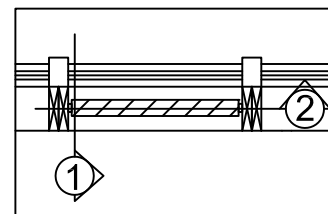

LEGEND (TOP VIEW)

1

BACK CONTROL - TYPICAL SECTION

SCALE: 1/2