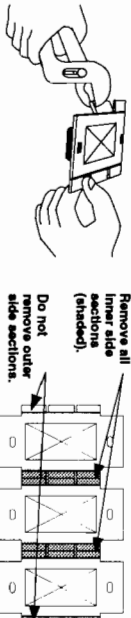

Multi-Unit Installations

When combining controls in a wallbox, remove all inner side sections prior to wiring (see below). Use pliers to bend side section up and down until it breaks off. Repeat for each side section to be removed.