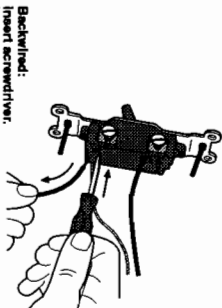

Backed: Insert screwdriver. Pull wire out.

1. **Step 4** Install a U.S.A. size wallbox (see "Important Notes").

1. **Step 5** Prepare wires. Trim or strip all wires to the proper length as indicated below when completing Step 6.

Twist wires and trim. 1/2" (1.3 cm)

Twist wires connector tight. Be sure no bare wire is exposed.

1. **Step 6** Wiring a dimmer.