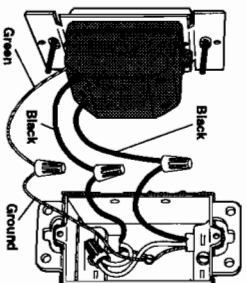

- Connect the green ground wire to the copper ground wire/wallbox.
- Connect one of the dimmer wires to one removed from the switch.
- Connect the remaining dimmer wire to the removed from the switch.