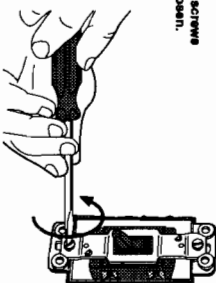

Turn screws to loosen.

1. **Step 3** Disconnect switch wires.