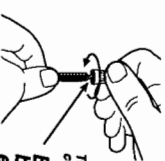

Twist wires connector tight. Be sure no bare wire is exposed.

1. **Step 6** Wiring a dimmer.