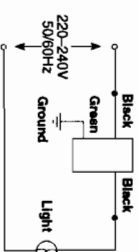

1. **Step 7** Mount and align dimmer. Install wallplate.