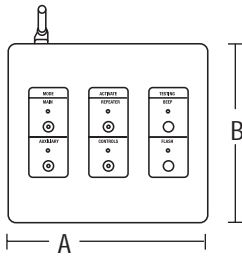

RadioRA RF Signal Repeater

RA-REP

Model No.: ☐ RA-REP-

Color: ☐ White

RF Signal Repeater

Dimensions

	in	mm
A	3.57	91
B	3.23	82
C	.70	18
D	.98	25

► Specifications

POWER	Input: 120/127VAC, 50/60Hz Output: AC 9V/500mA Class 2 Use only the AC adapter provided by Lutron with your repeater.
MOUNTING	Tabletop or wall mount bracket (provided)
TEMPERATURE	32-104°F (0-40°C)
MAXIMUM RANGE	RF Signal Repeater to Master Controls, Dimmers, Switches, or GRAFIK Eye® Interfaces: 30ft. RF Signal Repeater to RF Signal Repeater: 60ft.
MAX.# OF REPEATERS PER SYSTEM	4
MIN.# OF REPEATERS PER SYSTEM	1

► Features

- Has BEEP and FLASH modes to verify RF communication between Dimmers, Switches, Master Controls, RF Signal Repeaters and Interfaces.

► Function

- Allows for system set up and diagnostics.
- Provides additional path for Radio Frequency (RF) signals sent between Dimmers, Switches, Master Controls, and Interfaces.
- Ensures that a neighboring system will not cause interference.
- Allows controls to be added in the future.
- Each RF Signal Repeater covers approximately 2500 square feet of living space.