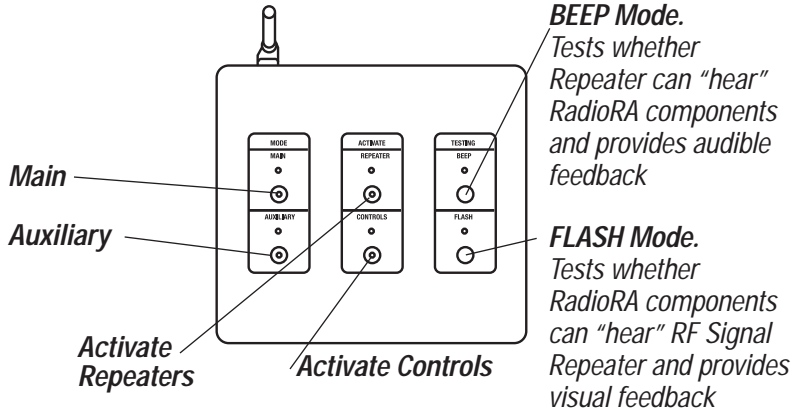

### ► Specifications

<b>POWER</b>	Input: 120/127VAC, 50/60Hz Output: AC 9V/500mA Class 2 Use only the AC adapter provided by Lutron with your repeater.
<b>MOUNTING</b>	Tabletop or wall mount bracket (provided)
<b>TEMPERATURE</b>	32-104°F (0-40°C)
<b>MAXIMUM RANGE</b>	RF Signal Repeater to Master Controls, Dimmers, Switches, or GRAFIK Eye® Interfaces: 30ft. RF Signal Repeater to RF Signal Repeater: 60ft.
<b>MAX.# OF REPEATERS PER SYSTEM</b>	4
<b>MIN.# OF REPEATERS PER SYSTEM</b>	1

### ► Features

- Has BEEP and FLASH modes to verify RF communication between Dimmers, Switches, Master Controls, RF Signal Repeaters and Interfaces.

### ► Function

- Allows for system set up and diagnostics.
- Provides additional path for Radio Frequency (RF) signals sent between Dimmers, Switches, Master Controls, and Interfaces.
- Ensures that a neighboring system will not cause interference.
- Allows controls to be added in the future.
- Each RF Signal Repeater covers approximately 2500 square feet of living space.

▶ **RF Signal Repeater Operation**

**BEEP Mode.**  
Tests whether Repeater can "hear" RadioRA components and provides audible feedback

**FLASH Mode.**  
Tests whether RadioRA components can "hear" RF Signal Repeater and provides visual feedback