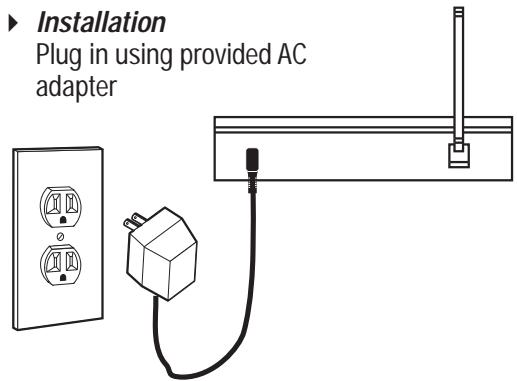

### ► Function

- Allows for system set up and diagnostics.
- Provides additional path for Radio Frequency (RF) signals sent between Dimmers, Switches, Master Controls, and Interfaces.
- Ensures that a neighboring system will not cause interference.
- Allows controls to be added in the future.
- Each RF Signal Repeater covers approximately 2500 square feet of living space.

▶ **RF Signal Repeater Operation**

**BEEP Mode.**  
Tests whether Repeater can "hear" RadioRA components and provides audible feedback

**FLASH Mode.**  
Tests whether RadioRA components can "hear" RF Signal Repeater and provides visual feedback

▶ **Installation**

Plug in using provided AC adapter

▶ **RadioRA System Overview**

**Single RF Signal Repeater System**

- All Dimmers, Switches (except RA-AD and RA-AS models), Master Controls and Interfaces must be within 30 feet of an RF Signal Repeater.