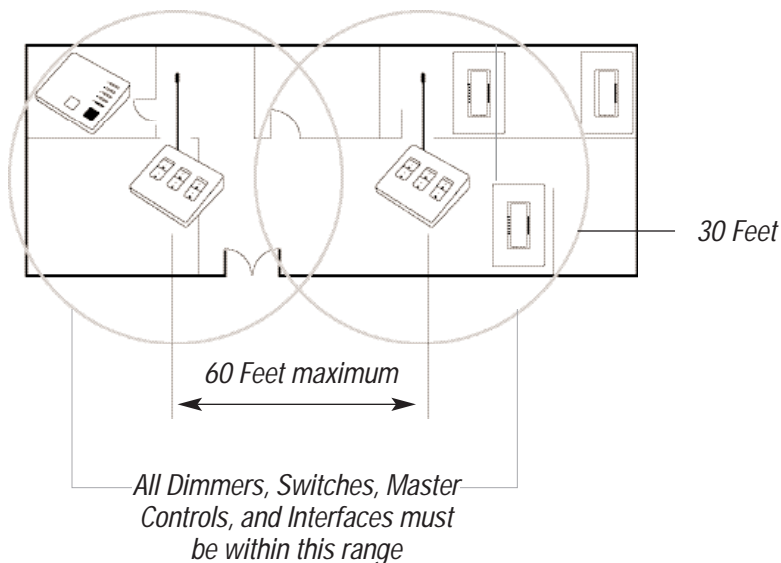

### ► Function

- Allows for system set up and diagnostics.
- Provides additional path for Radio Frequency (RF) signals sent between Dimmers, Switches, Master Controls, and Interfaces.
- Ensures that a neighboring system will not cause interference.
- Allows controls to be added in the future.
- Each RF Signal Repeater covers approximately 2500 square feet of living space.

▶ **Installation**

Plug in using provided AC adapter

▶ **RadioRA System Overview**

**Single RF Signal Repeater System**

- All Dimmers, Switches (except RA-AD and RA-AS models), Master Controls and Interfaces must be within 30 feet of an RF Signal Repeater.

**Multiple RF Signal Repeater System**

- All Dimmers, Switches (except RA-AD and RA-AS models), Master Controls and Interfaces must be within 30 feet of an RF Signal Repeater.
- For multiple RF Signal Repeater systems, an RF Signal Repeater must be within 60 feet of another RF Signal Repeater.