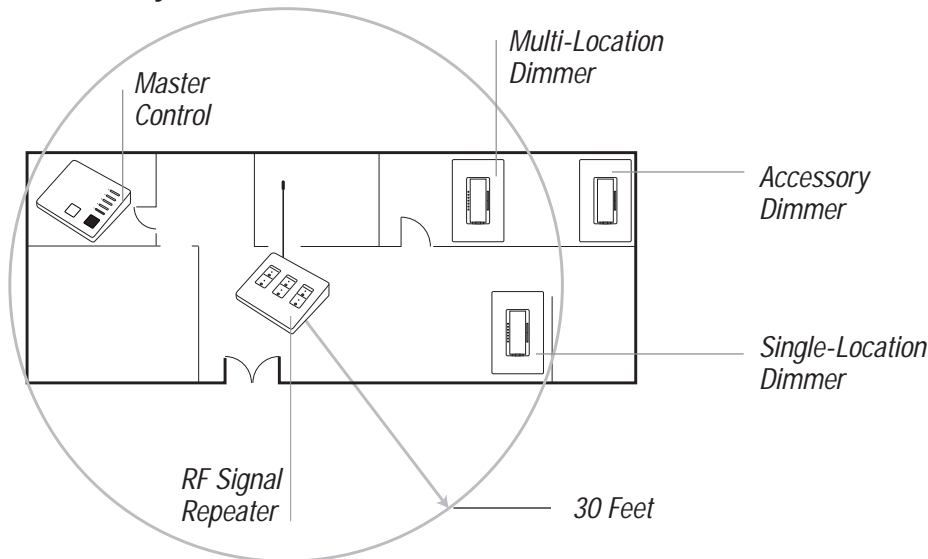

### ► Function

- Allows for system set up and diagnostics.
- Provides additional path for Radio Frequency (RF) signals sent between Dimmers, Switches, Master Controls, and Interfaces.
- Ensures that a neighboring system will not cause interference.
- Allows controls to be added in the future.
- Each RF Signal Repeater covers approximately 2500 square feet of living space.

▶ **RF Signal Repeater Operation**

**BEEP Mode.**  
Tests whether Repeater can "hear" RadioRA components and provides audible feedback

**FLASH Mode.**  
Tests whether RadioRA components can "hear" RF Signal Repeater and provides visual feedback

▶ **Installation**

Plug in using provided AC adapter

▶ **RadioRA System Overview**

**Single RF Signal Repeater System**

- All Dimmers, Switches (except RA-AD and RA-AS models), Master Controls and Interfaces must be within 30 feet of an RF Signal Repeater.

**Multiple RF Signal Repeater System**

- All Dimmers, Switches (except RA-AD and RA-AS models), Master Controls and Interfaces must be within 30 feet of an RF Signal Repeater.
- For multiple RF Signal Repeater systems, an RF Signal Repeater must be within 60 feet of another RF Signal Repeater.