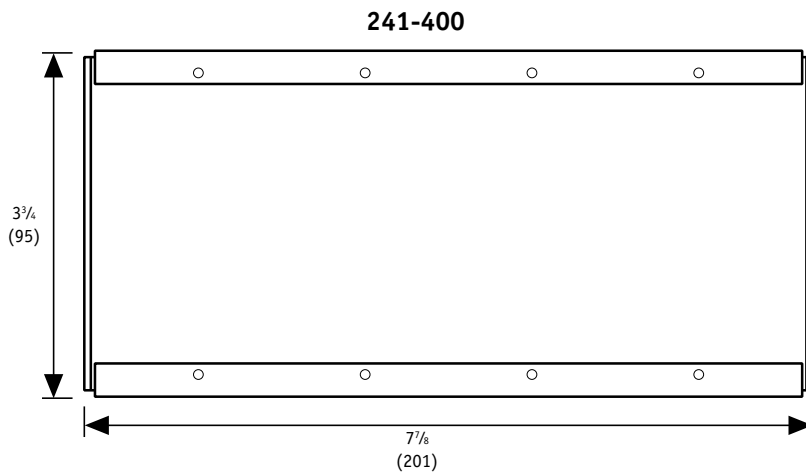

Wallbox Dimensions

Wallbox Dimensions - all dimensions are inches (mm)

FRONT ROOM