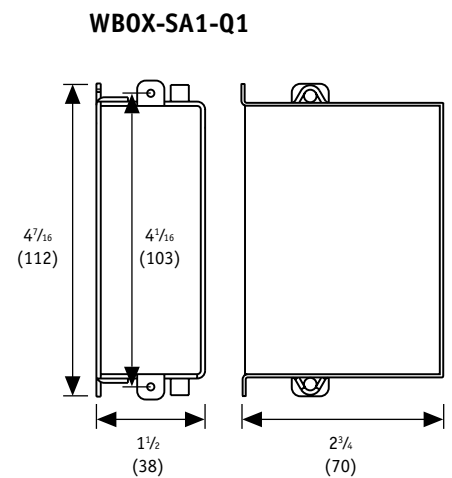

Wallbox Dimensions

Wallbox Dimensions - all dimensions are inches (mm)

FRONT ROOM