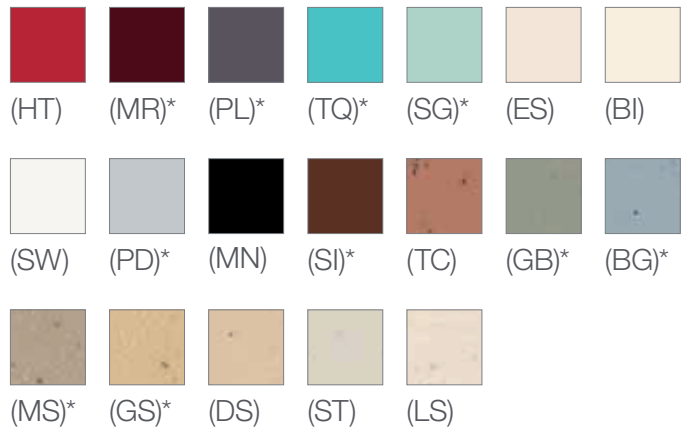

## SATIN COLORS® MATTE AFWERKINGEN

(HT) Hot	(TC) Terracotta
(MR) Merlot*	(GB) Greenbriar*
(PL) Plum*	(BG) Bluestone*
(TQ) Turquoise*	(MS) Mocha Stone*
(SG) Sea Glass*	(GS) Goldstone*
(ES) Eggshell	(DS) Desert Stone
(BI) Biscuit	(ST) Stone
(SW) Snow	(LS) Limestone
(PD) Palladium*	
(MN) Midnight	
(SI) Sienna*	