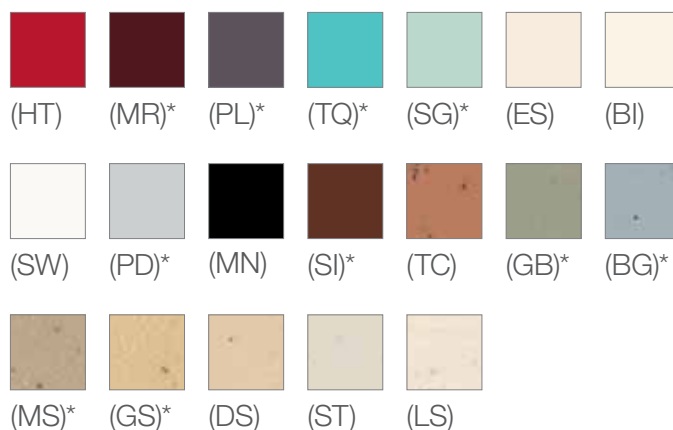

SATIN COLORS® MATTA

(HT) Hot	(TC) Terracotta
(MR) Merlot*	(GB) Greenbriar*
(PL) Plum*	(BG) Bluestone*
(TQ) Turquoise*	(MS) Mocha Stone*
(SG) Sea Glass*	(GS) Goldstone*
(ES) Eggshell	(DS) Desert Stone
(BI) Biscuit	(ST) Stone
(SW) Snow	(LS) Limestone
(PD) Palladium*	
(MN) Midnight	
(SI) Sienna*	