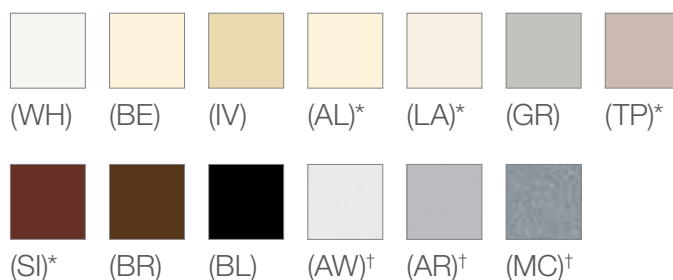

SATIN COLORS® MATTA

(HT) Hot	(TC) Terracotta
(MR) Merlot*	(GB) Greenbriar*
(PL) Plum*	(BG) Bluestone*
(TQ) Turquoise*	(MS) Mocha Stone*
(SG) Sea Glass*	(GS) Goldstone*
(ES) Eggshell	(DS) Desert Stone
(BI) Biscuit	(ST) Stone
(SW) Snow	(LS) Limestone
(PD) Palladium*	
(MN) Midnight	
(SI) Sienna*	

ARKITEKTURPALETT, MATTA

(WH) White	(SI) Sienna*
(BE) Beige	(BR) Brown
(IV) Ivory	(BL) Black
(AL) Almond*	(AW) Arctic White†
(LA) Light Almond*	(AR) Argentum†
(GR) Gray	(MC) Mica†
(TP) Taupe*	

METALLFÄRGER PALETTE