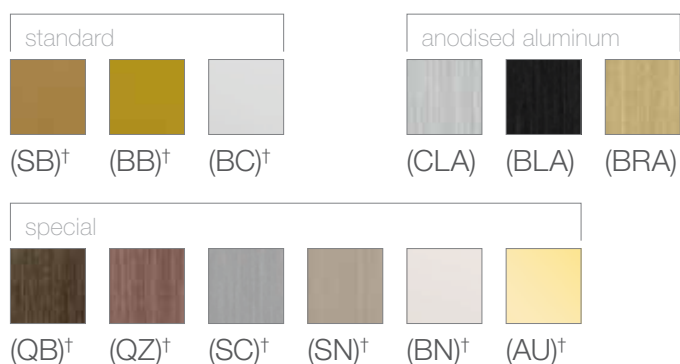

SATIN COLORS® MATTA

(HT) Hot	(TC) Terracotta
(MR) Merlot*	(GB) Greenbriar*
(PL) Plum*	(BG) Bluestone*
(TQ) Turquoise*	(MS) Mocha Stone*
(SG) Sea Glass*	(GS) Goldstone*
(ES) Eggshell	(DS) Desert Stone
(BI) Biscuit	(ST) Stone
(SW) Snow	(LS) Limestone
(PD) Palladium*	
(MN) Midnight	
(SI) Sienna*	

ARKITEKTURPALETT, MATTA

(WH) White	(SI) Sienna*
(BE) Beige	(BR) Brown
(IV) Ivory	(BL) Black
(AL) Almond*	(AW) Arctic White†
(LA) Light Almond*	(AR) Argentum†
(GR) Gray	(MC) Mica†
(TP) Taupe*	

METALLFÄRGER PALETTE

(SB) Satin Brass†	(QB) Antique Brass†
(BB) Bright Brass†	(QZ) Antiq. Bronze†
(BC) Bright Chrome†	(SC) Satin Chrome†
(CLA) Clear Anodised Aluminium	(SN) Satin Nickel†
(BLA) Black Anodised Aluminium	(BN) Bright Nickel†
(BRA) Brass Anodised Aluminium	(AU) Gold Plated†