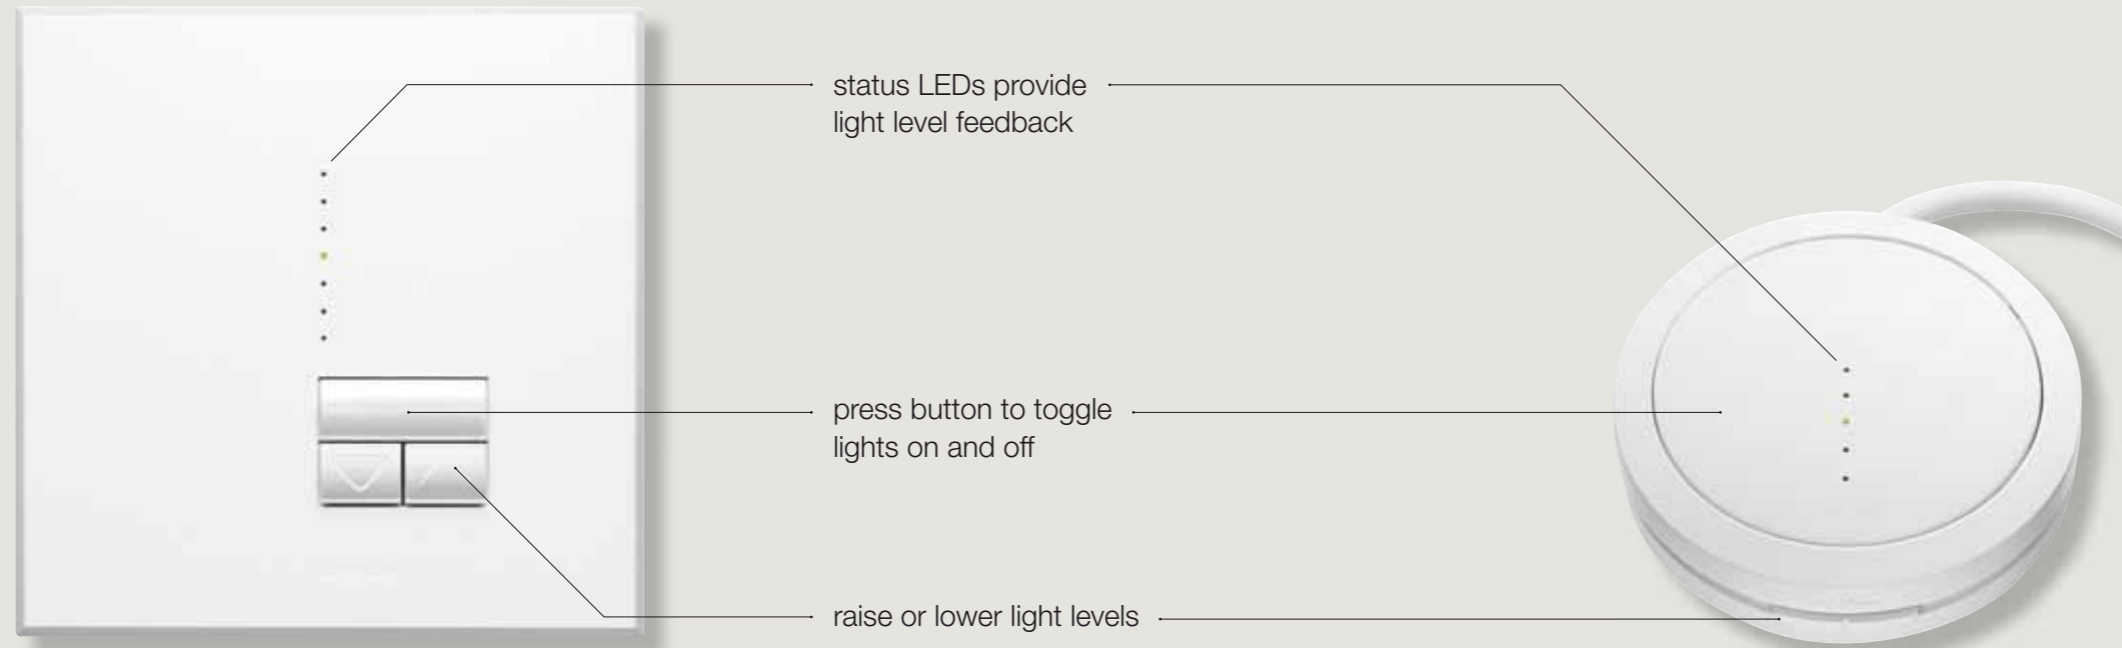

HomeWorks® | international wireless RF dimmers

 **LUTRON**®

wireless RF dimmers for HomeWorks®

Introducing the wireless, radio frequency (RF) Rania® wall and lamp dimmers for HomeWorks. The wall dimmer fits square and round backboxes common in many markets. Both products can be used without any new wiring and require a minimum of one hybrid repeater per system.

HomeWorks RF Rania Wall Dimmer

Features

- controls incandescent, halogen or low-voltage lights
- 50 W minimum, 450 W maximum
- auto load-type detection
- compatible with 2-way and 3-way lights

Applications

- hallways
- bathrooms
- any small rooms

HomeWorks RF Rania® Lamp Dimmer

Features

- controls incandescent and halogen lamps
- 50 W minimum, 300 W maximum
- no wiring necessary
- simply plug it in—available in U.K.- or European-style plugs

Applications

- bedside reading lamps
- living room table lamps
- floor lamps

Bedside table with Rania lamp dimmer and tabletop keypad.

Tabletop Keypads

RF Signal Repeaters

Matching Accessories

Colours and Finishes