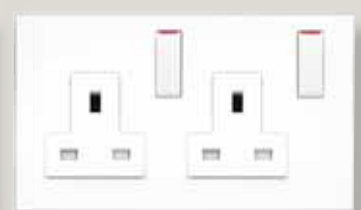

- hallways
- bathrooms
- any small rooms

HomeWorks RF Rania® Lamp Dimmer

Features

- controls incandescent and halogen lamps
- 50 W minimum, 300 W maximum
- no wiring necessary
- simply plug it in—available in U.K.- or European-style plugs

Applications

- bedside reading lamps
- living room table lamps
- floor lamps

Bedside table with Rania lamp dimmer and tabletop keypad.

Tabletop Keypads

RF Signal Repeaters

Matching Accessories

Colours and Finishes