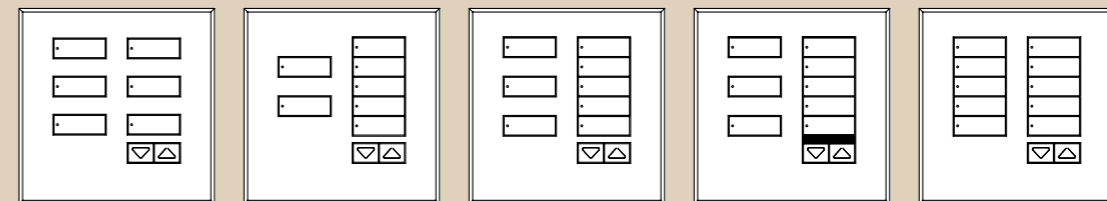

10BRL with frame

10BRL without frame

International seeTouch™ keypads are available in several configurations to meet the needs of each location in the house. The keypads are also available with or without a frame. The configuration, button labels and finish can be changed at any time — even after installation

Standard Configurations

2B 3B 4B 5BRL 5BIR

6BRL 7BRL 8BRL 8BIR 10BRL

2-gang or 3-gang frames are used to combine keypads or other matching accessories. Custom configurations and finishes are available—please consult Lutron.