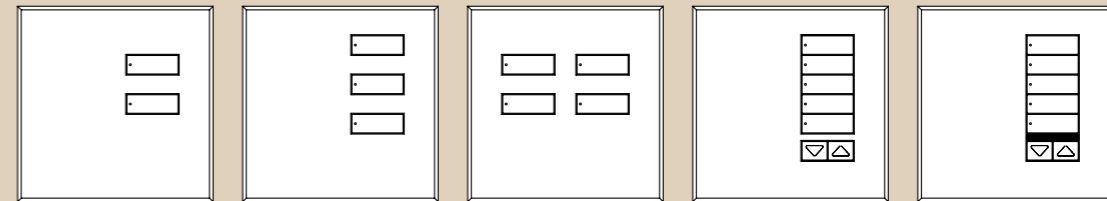

Standard Configurations

2B 3B 4B 5BRL 5BIR