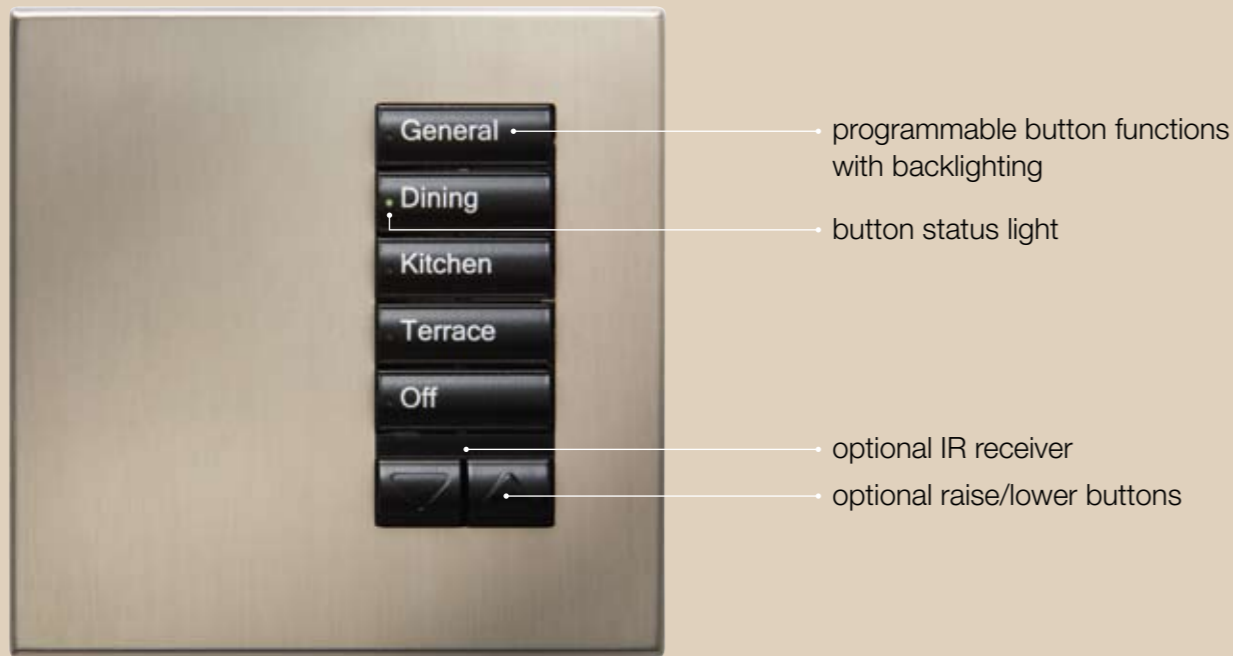

HomeWorks® | international seeTouch™ keypads

international seeTouch™ keypads for HomeWorks®

easy to locate, read, and operate day or night

The proven reliability, popular aesthetics and convenient features of our seeTouch keypads, are now available in a square design preferred in many geographic markets. Enjoy a new level of one-touch control of lights and shades—and nearly anything else—throughout the home.

Key Features

- Buttons have backlighting so the control can be easily found and used in a dark room
- Many configurations, colours and finishes to complement luxury homes
- Custom programming and engraving personalizes every control
- Infrared receiver option allows control from remote controls
- (2) Contact closure inputs for connection to motion detectors and door sensors, etc.

10BRL with frame

10BRL without frame

International seeTouch™ keypads are available in several configurations to meet the needs of each location in the house. The keypads are also available with or without a frame. The configuration, button labels and finish can be changed at any time — even after installation