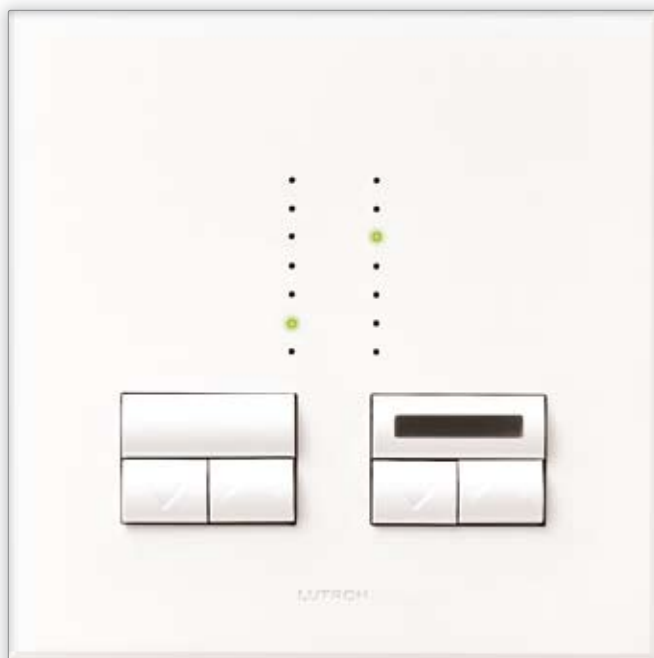

Dual Rania with round back box

Lutron's latest addition to the stylish range of dimmers, is the Dual Rania, available with Infrared (IR) and with a round back box for Europe. As with the other dimmers in the range, this dimmer comes in an assortment of colours and finishes, with co-ordinated accessories and wallplates.

Actual size.

Dual Rania IR with Remote Control

- New universal Rania Dual IR dimmer with IR remote control
- Controls 240V, incandescent electronic and magnetic low voltage
- Preset light levels, dim light levels and save energy
- New round back box for Europe
- Acoustically silent dimmer
- 2 x 50-250 W

GRAFIK Eye® Remote Control is optional for enhanced scene control

Not actual size.

Dual Rania

Additional features for Rania and Rania IR

- Replaces the standard switch
- Light levels can be controlled independently of each other
- Tap on to preset level; tap off
- Press arrow button to raise (▲) or lower (▼) light level
- Dim your lights from up to 10 locations (with accessory dimmers)