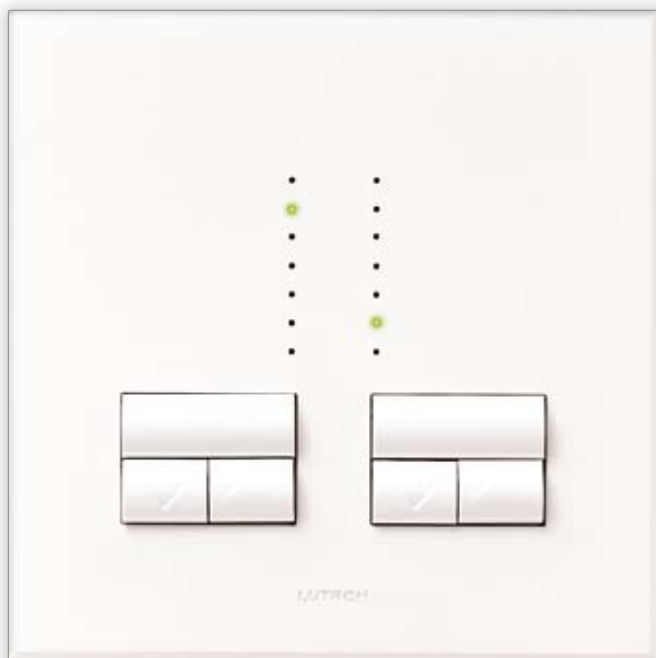

Dual Rania with round back box

Lutron's latest addition to the stylish range of dimmers, is the Dual Rania, available with Infrared (IR) and with a round back box for Europe. As with the other dimmers in the range, this dimmer comes in an assortment of colours and finishes, with co-ordinated accessories and wallplates.

Actual size.

Dual Rania IR with Remote Control

- New universal Rania Dual IR dimmer with IR remote control
- Controls 240V, incandescent electronic and magnetic low voltage
- Preset light levels, dim light levels and save energy
- New round back box for Europe
- Acoustically silent dimmer
- 2 x 50-250 W

GRAFIK Eye® Remote Control is optional for enhanced scene control

Not actual size.

Dual Rania

Additional features for Rania and Rania IR

- Replaces the standard switch
- Light levels can be controlled independently of each other
- Tap on to preset level; tap off
- Press arrow button to raise (▲) or lower (▼) light level
- Dim your lights from up to 10 locations (with accessory dimmers)