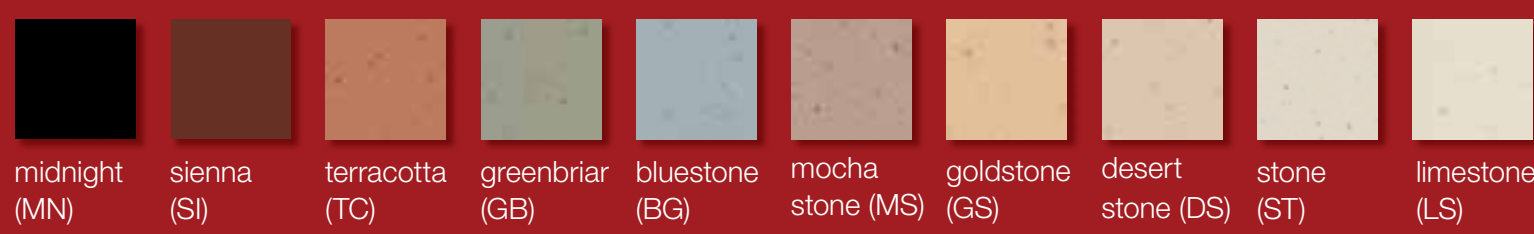

turquoise
(TQ)

sea glass
(SG)

taupe
(TP)

eggshell
(ES)

biscuit
(BI)

snow
(SW)

palladium
(PD)

* Maestro controls and Claro® accessories also available in standard designer gloss colors, including: white (WH), ivory (IV), almond (AL), light almond (LA), gray (GR), brown (BR), black (BL), and stainless steel (SS) – wallplates only. Go to www.lutron.com/maestro for model numbers.

midnight (MN) sienna (SI) terracotta (TC) greenbriar (GB) bluestone (BG) mocha stone (MS) goldstone (GS) desert stone (DS) stone (ST) limestone (LS)

Due to variations in the printing process, color swatches printed above may not be exact. When matching colors please request a color sample from Lutron customer service at 1.888.LUTRON1.