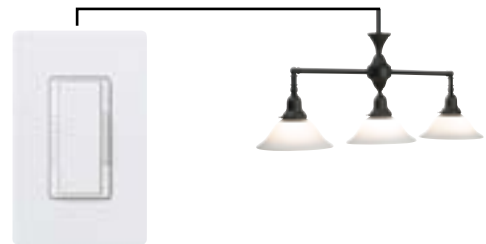

Pico™ wireless lighting control

Similar to a Pico shade control, this versatile wireless keypad can control compatible wall or lamp dimmers. Adjust lights from anywhere in the room.

Wireless wall dimmer

Adjust lights and recall a favorite light level from a wall-mounted digital dimmer.

Wireless wall switch

On/off light control for applications where dimming is not desired.

Wireless lamp dimmer

Digital dimmer that plugs into a lamp and wall outlet for wireless dimming control of table or floor lamps.

Wireless control options

Pico wireless lighting control can communicate with compatible Lutron wireless lighting controls.

Order any of these innovative wireless lighting controls through the Shade Configuration Tool (SCT).