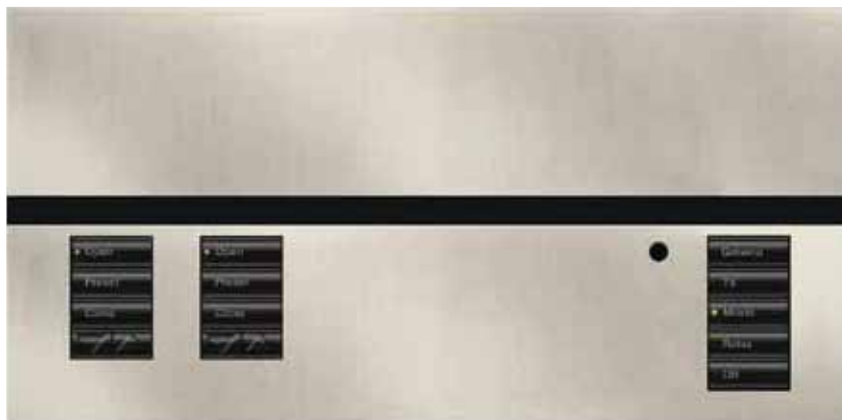

DAWN TO DUSK, LIGHT AND SHADE

Even before you get out of bed, Lutron is ready to control the light. With our QS system, a built-in time clock could turn on some of your bedroom lights or part the curtains to gently wake you up in the morning.

You've seen how our GRAFIK Eye® unit lets you set the scene, room by room. Lutron's QS system was designed for rooms where you need to control both natural and

electric light. QS combines the benefits of GRAFIK Eye with our Sivoia motorized window systems.

As well as setting scenes and controlling shades QS is easily integrated into your audio/visual system. One button on a universal remote control can dim the lights, close the shades and turn on the TV – the perfect cinema experience.