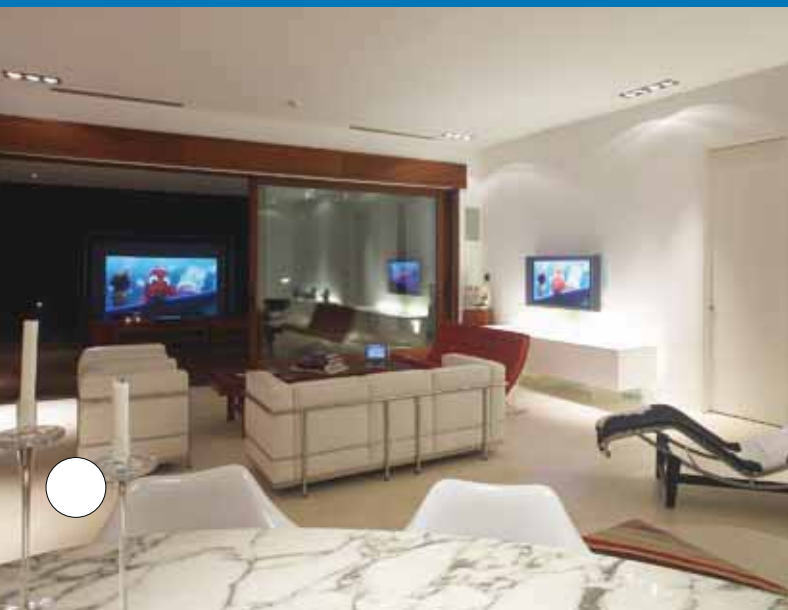

Set the scene at the touch of a button