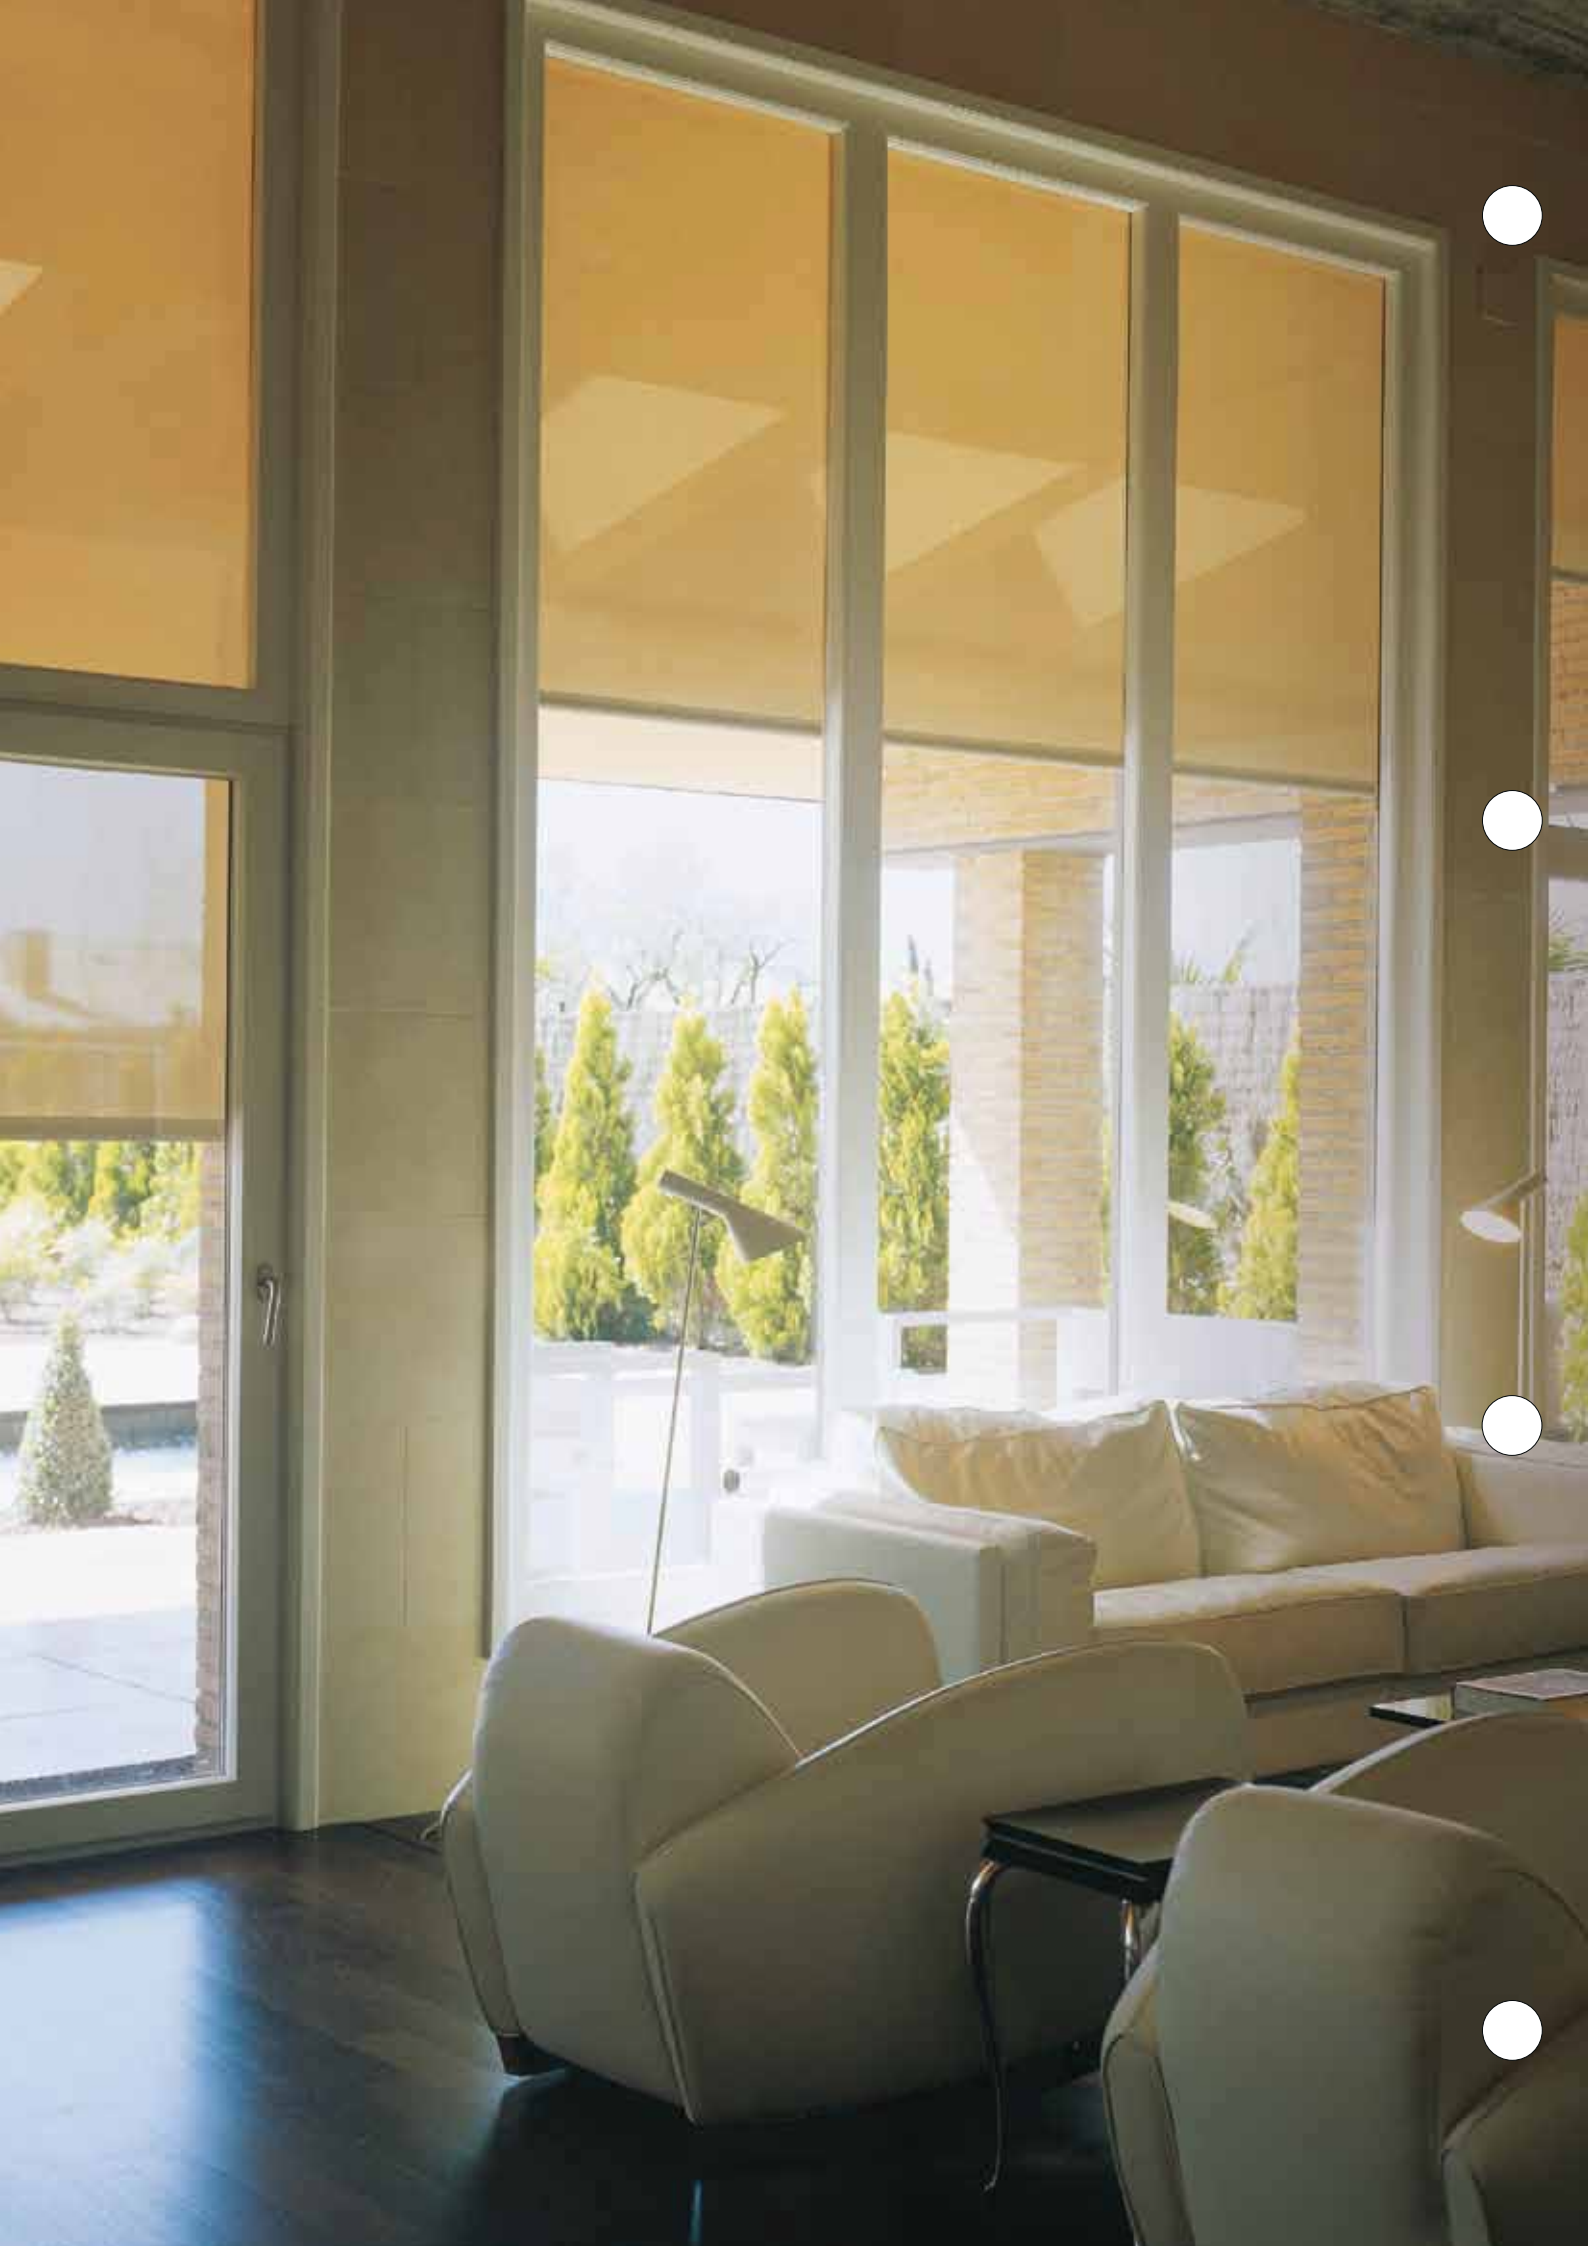

Transform the light in your home

 **LUTRON**®

save
energy
with
Lutron™ 

AT HOME WITH LIGHT AND SPACE

There is a space in your home. As the pioneers in light control, we call it the space between “on” and “off”. A space where light is no longer merely functional. Where it becomes part of your décor. Where it enhances every experience that you associate with your home. That moment you step over the welcoming threshold. An evening curled up on the sofa with a favourite DVD. A laughter-filled dinner party. A serene late afternoon in a quiet corner with a new novel.