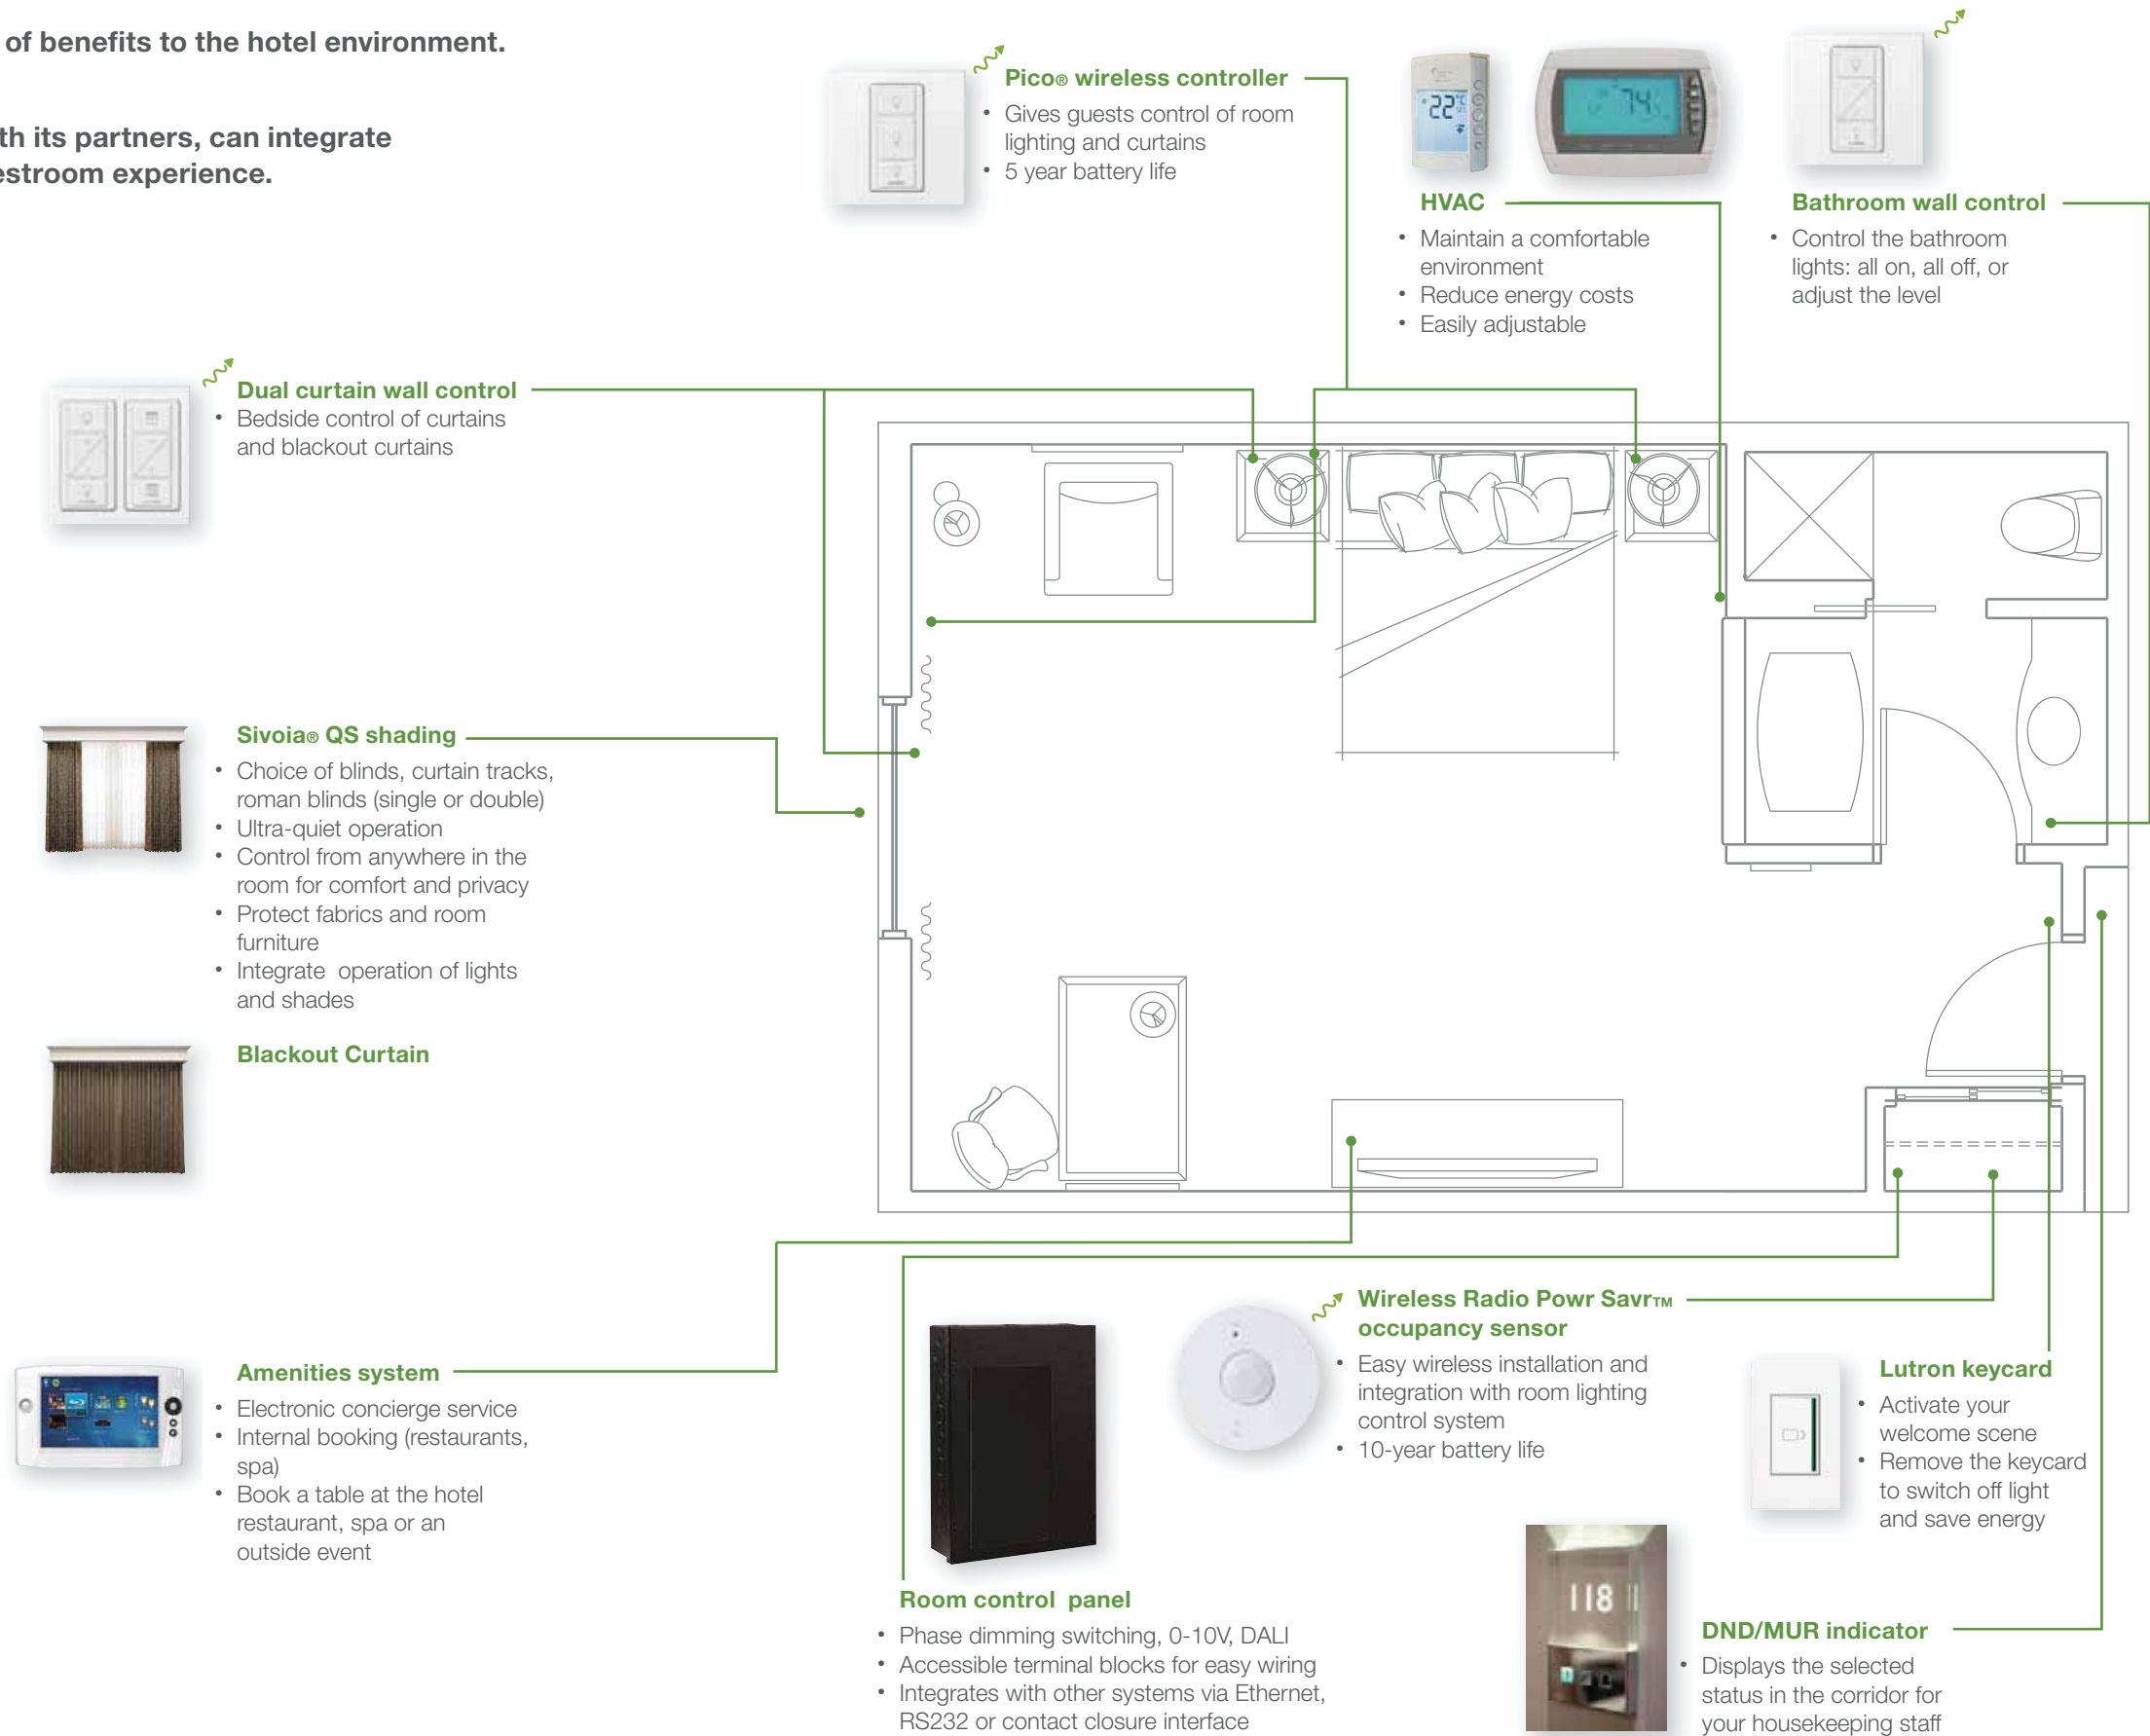

### Wireless options

**Pico® wireless controller**

- Gives guests control of room lighting and curtains
- 5 year battery life

**Wireless Radio Powr Savr™ occupancy sensor**

- Easy wireless installation and integration with room lighting control system
- 10-year battery life

### Wired options

**SeeTouch® wired controller**

- Scene selection
- Zone control
- Light level adjustment

## Hallways and back-of-house

The Rania® wireless RF switch and Radio Powr Savr™ sensor package is a time-saving and cost-effective retrofit light control solution.

Rania® wireless RF switch

Radio Powr Savr™ wireless occupancy/vacancy sensor