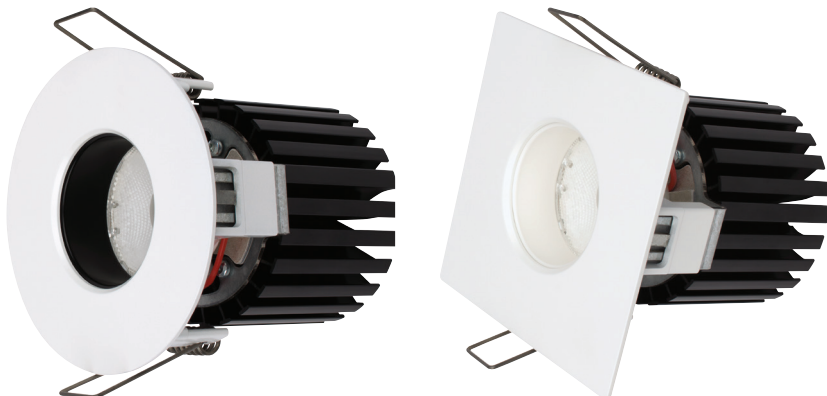

Finiré LED Recessed Downlights

Guaranteed LED compatibility standard with high-quality 1% Lutron dimming

CE Certified Recessed Downlight

- New! Trimless and wallwash options available
- Round/square fixtures with fixed/tilt options
- Ecosystem or DALI option digitally allows individual fixture control
- Standard with 93 CRI LEDs and smooth, flicker-free 1% dimming
- 10 year limited warranty

Fixture Types and Options

Finiré fixtures come standard with high-quality 93 CRI LEDs and the new Lutron 1% dimming driver that guarantees Lutron control compatibility. A range of new features makes this family ideal for high-end residential applications.

Fixture Types and Options

| | |
|--------------------------|---|
| Type | Fixed, Tilt (25°) |
| Size (bezel) | 95mm |
| Shape | Round, Square |
| LED Type | 12W |
| Color Temperature | 2700K, 3000K, 3500K |
| Beam Spread | 12°, 26°, 51°, Wall Wash |
| Trim | Round Standard, Round Trimless, Square Standard, Square Trimless |
| Control Method | EcoSystem/DALI compatible Hi-lume 1% LED Driver, 220-240V~ |
| Options | IP20 (standard) IP65 |

Finiré Specifications

LED Performance

| | |
|-------------------------------|----------------------|
| Finiré Model | Standard |
| CRI (Typical) | 93 |
| Lumens (Delivered) | 800 |
| Wattage | 12 (includes driver) |
| Efficacy (Lumens/Watt) | >60 |