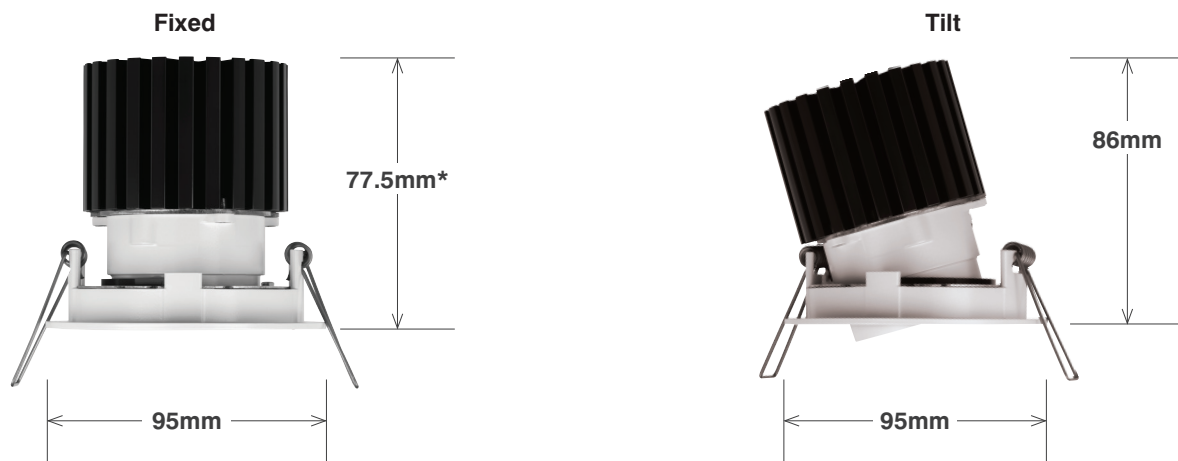

Fixture Types and Options

| | |
|--------------------------|---|
| Type | Fixed, Tilt (25°) |
| Size (bezel) | 95mm |
| Shape | Round, Square |
| LED Type | 12W |
| Color Temperature | 2700K, 3000K, 3500K |
| Beam Spread | 12°, 26°, 51°, Wall Wash |
| Trim | Round Standard, Round Trimless, Square Standard, Square Trimless |
| Control Method | EcoSystem/DALI compatible Hi-lume 1% LED Driver, 220-240V~ |
| Options | IP20 (standard) IP65 |

* IP65 option height is 80.5mm

Dimensions

| | Fixed | Tilt |
|-----------------------------------|--|-------------------|
| Dimensions | 95mm(W) x 77.5mm(H) 95mm(W) x 80.5mm(H) - IP65 option | 95mm(W) x 86mm(H) |
| Minimum Ceiling Void Depth | 95mm | 95mm |
| Ceiling Cutout | 86mm | 86mm |
| Rotation | N/A | 360° |
| Tilt | N/A | 25° |