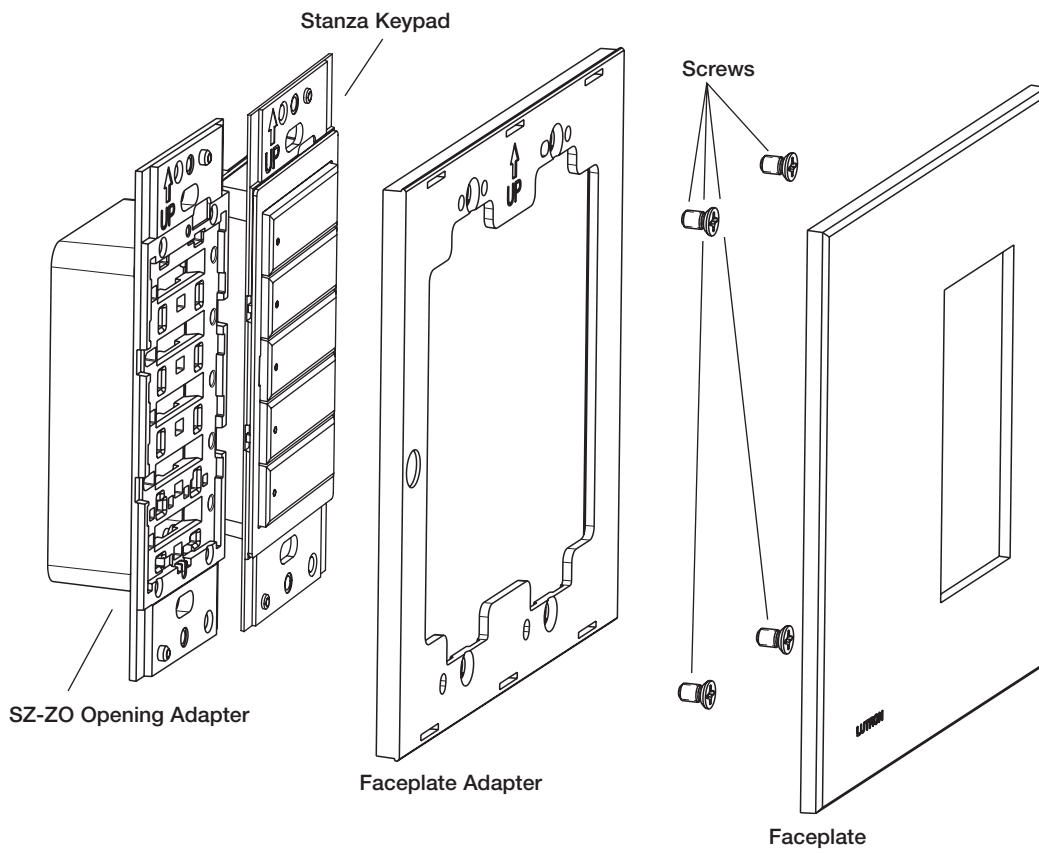

SZ-ZO Opening Adapter

The *Stanza* system is an easy-to-install and easy-to-use lighting control system designed especially for hotel guest rooms and similar applications. The SZ-ZO should be used in multi-gang locations where there will be a blank faceplate position (where a *Stanza* keypad, dimmer, switch, or keycard switch is not installed.)

Stanza opening adapter

Dimensions

Job Name:	Model Numbers:
Job Number:	

Exploded view of double wallbox

Job Name:	Model Numbers:
Job Number:	