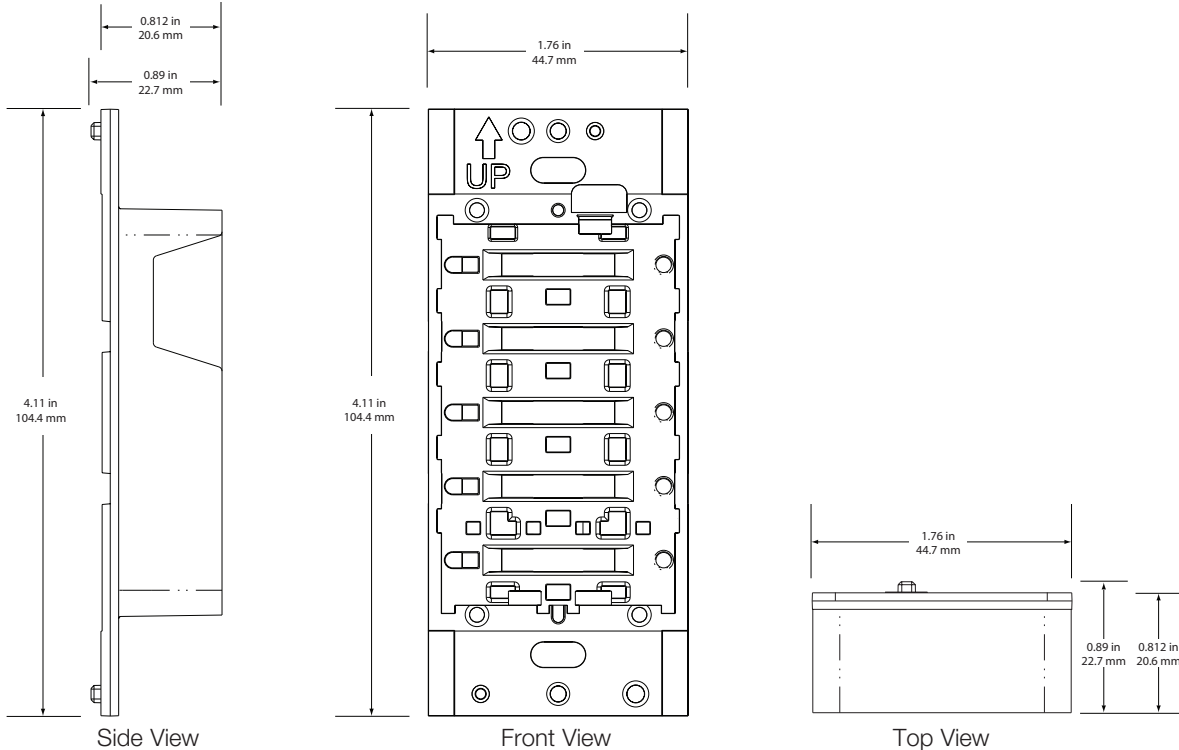

SZ-ZO Opening Adapter

The *Stanza* system is an easy-to-install and easy-to-use lighting control system designed especially for hotel guest rooms and similar applications. The SZ-ZO should be used in multi-gang locations where there will be a blank faceplate position (where a *Stanza* keypad, dimmer, switch, or keycard switch is not installed.)

Stanza opening adapter

Dimensions

Job Name:	Model Numbers:
Job Number:	

Exploded view of double wallbox

Job Name:	Model Numbers:
Job Number:	