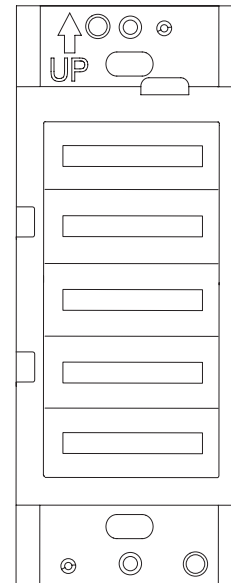

SZ-ZO Opening Adapter

The *Stanza* system is an easy-to-install and easy-to-use lighting control system designed especially for hotel guest rooms and similar applications. The SZ-ZO should be used in multi-gang locations where there will be a blank faceplate position (where a *Stanza* keypad, dimmer, switch, or keycard switch is not installed.)

Stanza opening adapter

Dimensions

Job Name:	Model Numbers:
Job Number:	

Exploded view of double wallbox

Job Name:	Model Numbers:
Job Number:	