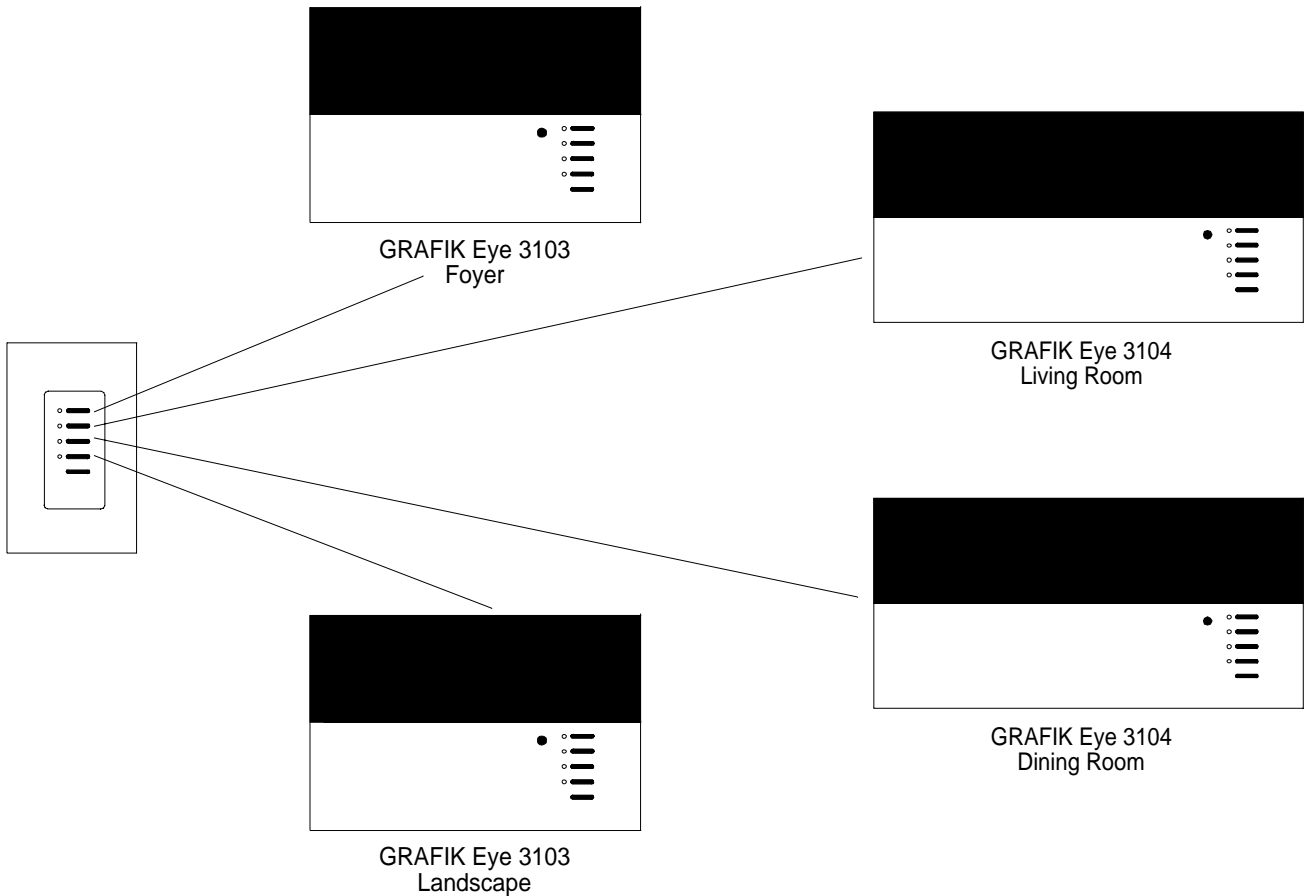

Overview

The ability to master GRAFIK Eye Control Units can be accomplished using the NTGRX-4M. The NTGRX-4M has five assignable buttons. Each of the first four buttons can be assigned to turn from one to eight GRAFIK Eye Control Units on to Scene 1 and OFF. The fifth button can be used to either turn the GRAFIK Eye Control Units "ON only" or "OFF only."

Applications

A typical NTGRX-4M Accessory Control would have buttons one through four set up with one GRAFIK Eye Control Unit per button and the fifth button set up to turn all four Control Units off. Anytime a GRAFIK Eye Control Unit is ON the LED next to that button on the NTGRX-4M Accessory Control will be illuminated. A typical home system would have an NTGRX-4M control at each entrance and one in the Master Bedroom. When entering or exiting the home, the NTGRX-4M can be used to turn ON or OFF lights throughout the home, or check each Control Unit's status for security. The NTGRX-4M could also be used in the Master Bedroom for similar functions but different GRAFIK Eye Control Units.