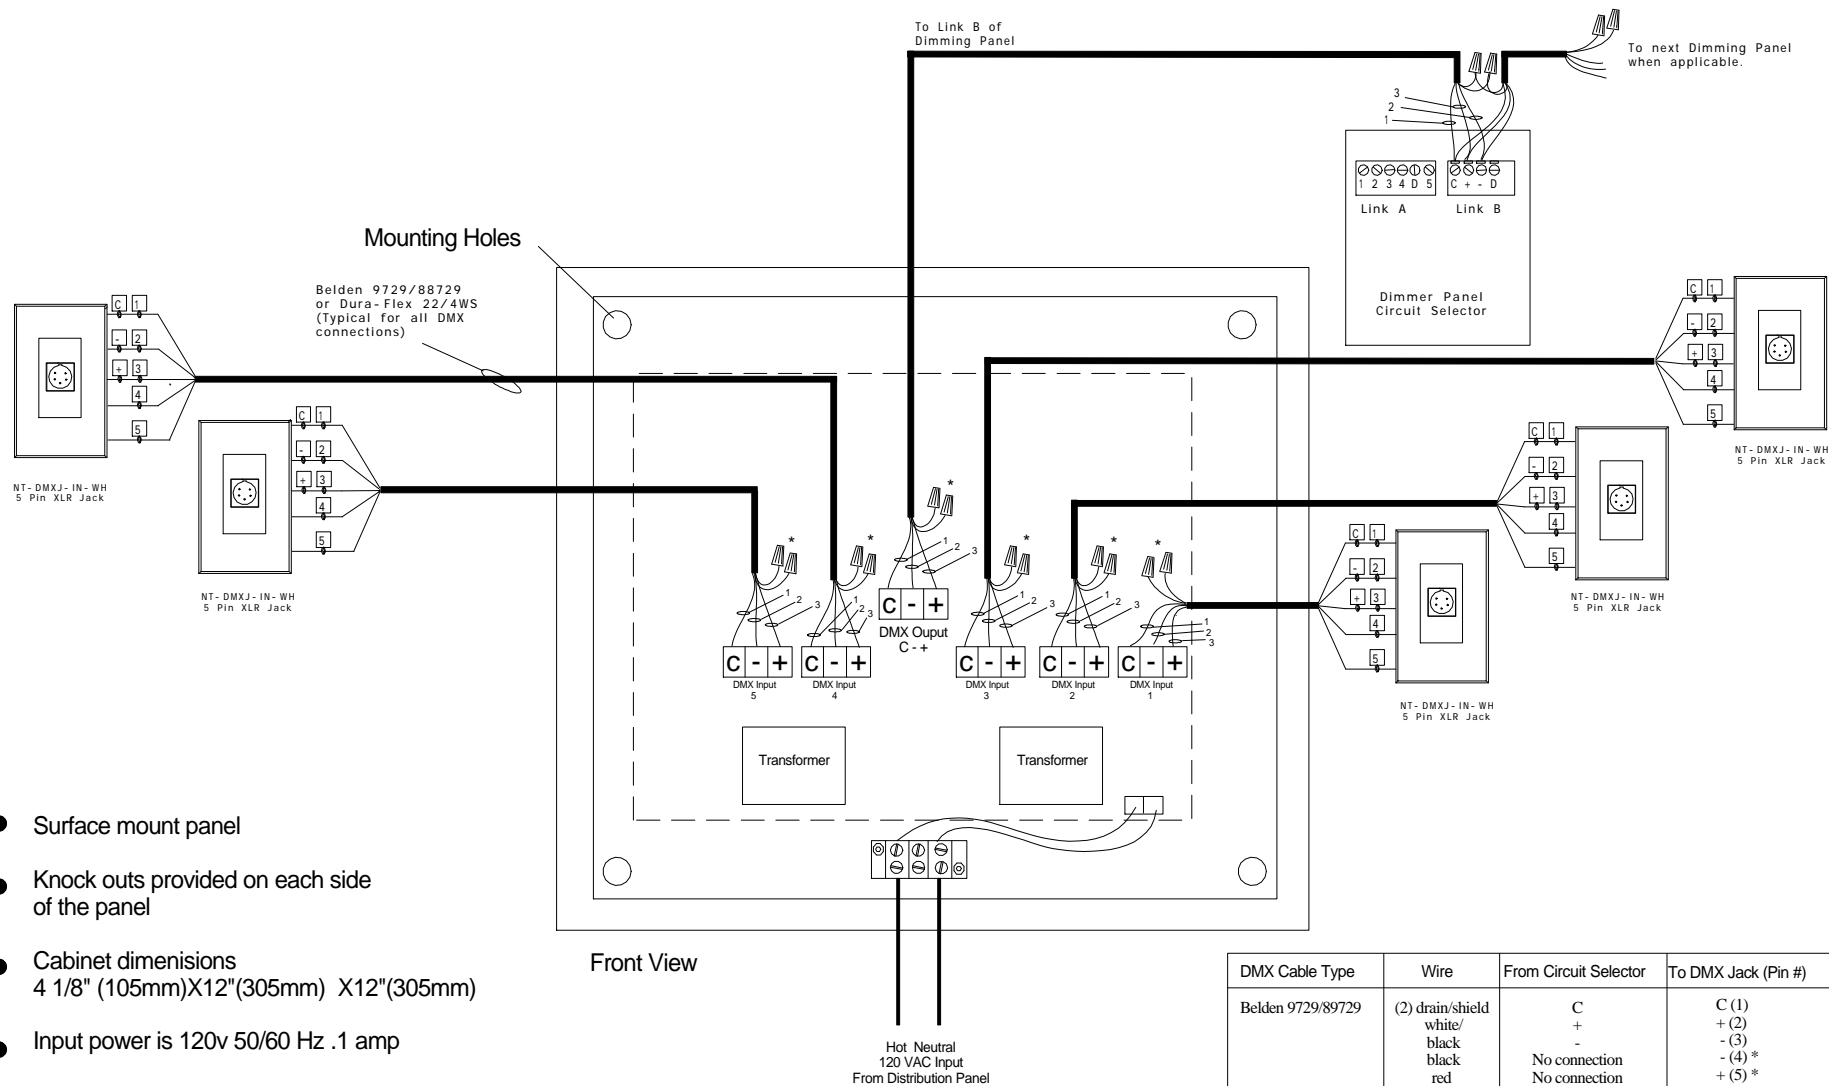

521 DMX-512 COMBINER

- Surface mount panel
- Knock outs provided on each side of the panel
- Cabinet dimensions
4 1/8" (105mm) X 12" (305mm) X 12" (305mm)
- Input power is 120v 50/60 Hz .1 amp

LUTRON®
 COOPERSBURG, PA 18036
 PHONE: (610) 282-3800
 FAX: (610) 282-1146

DMX Cable Type	Wire	From Circuit Selector	To DMX Jack (Pin #)
Belden 9729/89729	(2) drain/shield white/ black black red	C + - No connection No connection	C (1) + (2) - (3) - (4) * + (5) *
Duraflex (Lutron) 22/4WS	drain/shield white/ black green red	C + - No connection No connection	C (1) + (2) - (3) - (4) * + (5) *

* Wires 4 & 5 must be daisy chained through all connections and capped at both ends.