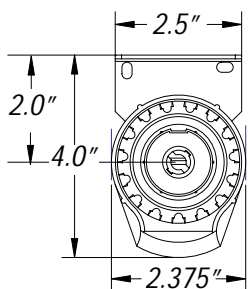

TOP

SIDE

SIDE CUTAWAY

DC Motorization System Details

1" DC ALUMINUM TUBE SYSTEM

Roman System Details

TAPE SPOOL ROMAN SYSTEM

The Tape Spool system can be applied to Roman shades up to 27' wide and 12' high.

Roman System Details

2" CTS ROMAN SYSTEM

The AC CTS system employs a cord-take-up spool and can be applied to Roman shades up to 16' wide and 12' high.

Roman System Details

1" DC CTS ROMAN SYSTEM

The DC CTS system employs a cord-take-up spool and can be applied to Roman shades up to 9' wide and 10' high, though not both maximums simultaneously.

SYSTEM DETAILS

INSTALLATION OPTIONS

Ceiling Mount

Wall Mount

3" Fascia System

4" Fascia System

Manual System Details

V24 CLUTCH