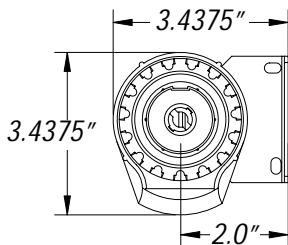

Manual System Details

V16 CLUTCH

SYSTEM DETAILS

INSTALLATION OPTIONS

Wall Mount