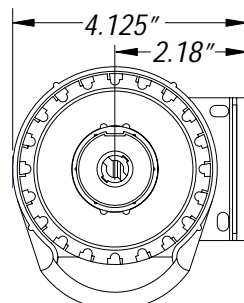

Wall Mount
with Spring Assist

24/7 Service and Support :
Window Treatment Dealers: 1-800-446-1503
All Other Customers: 1-888-748-6421