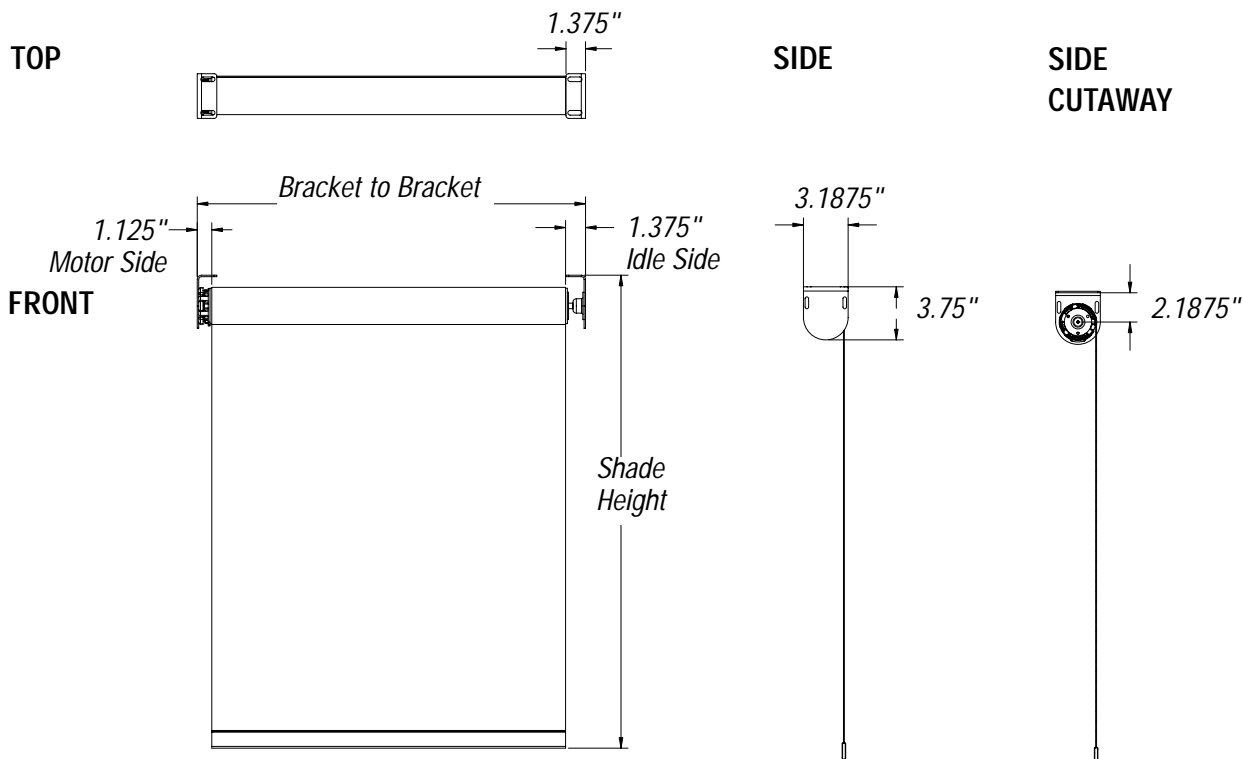

System Details

AC System Details

2" ALUMINUM TUBE SYSTEM

SYSTEM DETAILS

SIDE

SIDE CUTAWAY

AC System Details

2.5" ALUMINUM TUBE SYSTEM

AC System Details

3.5" ALUMINUM TUBE SYSTEM

SYSTEM DETAILS

AC System Details

3.5" STEEL TUBE SYSTEM

AC System Details

5.5" AC ALUMINUM TUBE SYSTEM

SYSTEM DETAILS

TOP

SIDE

SIDE CUTAWAY

DC Motorization System Details

1" DC ALUMINUM TUBE SYSTEM

Roman System Details

TAPE SPOOL ROMAN SYSTEM

The Tape Spool system can be applied to Roman shades up to 27' wide and 12' high.

Roman System Details

2" CTS ROMAN SYSTEM

The AC CTS system employs a cord-take-up spool and can be applied to Roman shades up to 16' wide and 12' high.

Roman System Details

1" DC CTS ROMAN SYSTEM

The DC CTS system employs a cord-take-up spool and can be applied to Roman shades up to 9' wide and 10' high, though not both maximums simultaneously.