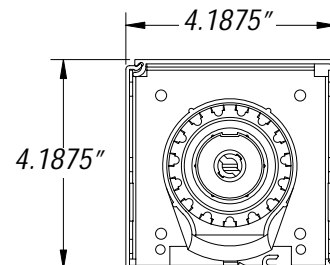

Roman System Details

2" CTS ROMAN SYSTEM

The AC CTS system employs a cord-take-up spool and can be applied to Roman shades up to 16' wide and 12' high.

Roman System Details

1" DC CTS ROMAN SYSTEM

The DC CTS system employs a cord-take-up spool and can be applied to Roman shades up to 9' wide and 10' high, though not both maximums simultaneously.

SYSTEM DETAILS

INSTALLATION OPTIONS

Ceiling Mount

Wall Mount

3" Fascia System

4" Fascia System

Manual System Details

V24 CLUTCH