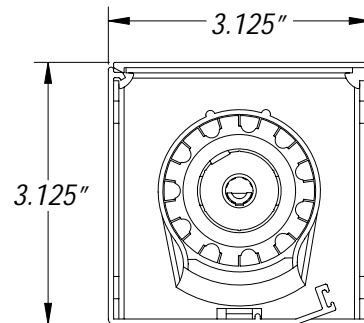

3" Fascia Mount