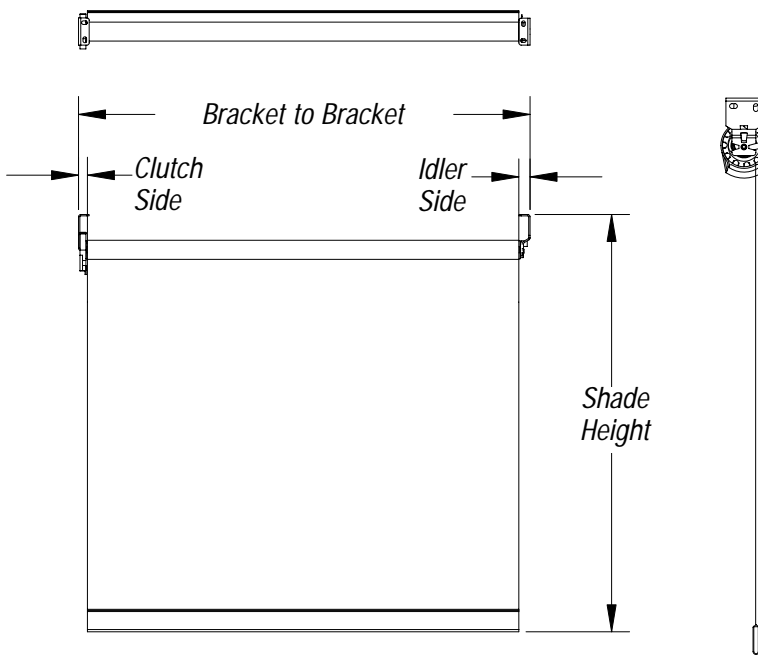

Manual System Details

V8 CLUTCH