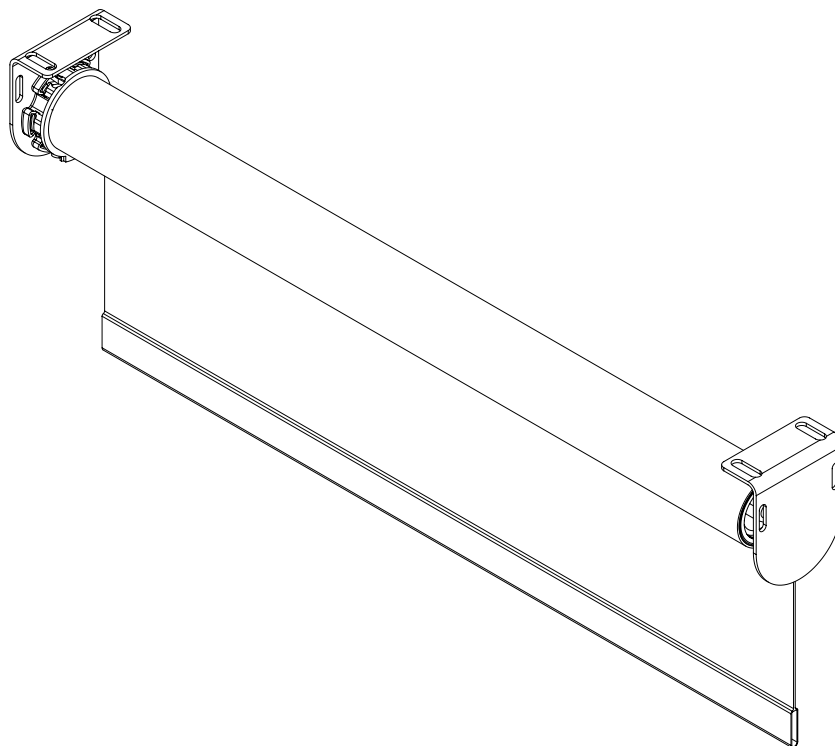

System Details

AC System Details

2" ALUMINUM TUBE SYSTEM

SYSTEM DETAILS

SIDE

SIDE CUTAWAY

AC System Details

2.5" ALUMINUM TUBE SYSTEM

AC System Details

3.5" ALUMINUM TUBE SYSTEM

SYSTEM DETAILS

AC System Details

3.5" STEEL TUBE SYSTEM

AC System Details

5.5" AC ALUMINUM TUBE SYSTEM

SYSTEM DETAILS

TOP

SIDE

SIDE CUTAWAY

DC Motorization System Details

1" DC ALUMINUM TUBE SYSTEM

Roman System Details

TAPE SPOOL ROMAN SYSTEM

The Tape Spool system can be applied to Roman shades up to 27' wide and 12' high.

Roman System Details

2" CTS ROMAN SYSTEM

The AC CTS system employs a cord-take-up spool and can be applied to Roman shades up to 16' wide and 12' high.

Roman System Details

1" DC CTS ROMAN SYSTEM

The DC CTS system employs a cord-take-up spool and can be applied to Roman shades up to 9' wide and 10' high, though not both maximums simultaneously.