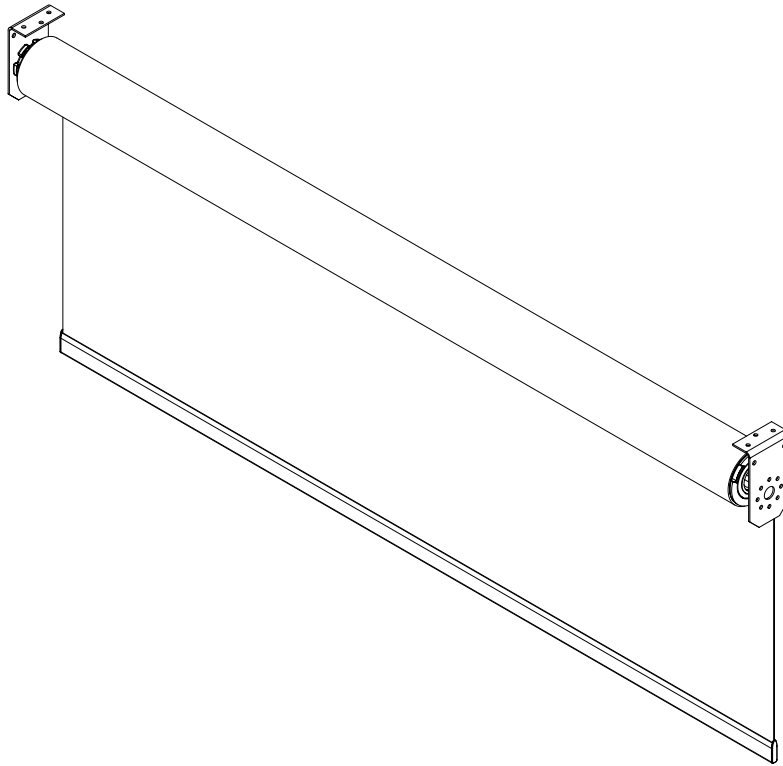

System Details

AC System Details

2" ALUMINUM TUBE SYSTEM

SYSTEM DETAILS

SIDE

SIDE CUTAWAY

AC System Details

2.5" ALUMINUM TUBE SYSTEM

AC System Details

3.5" ALUMINUM TUBE SYSTEM

SYSTEM DETAILS

AC System Details

3.5" STEEL TUBE SYSTEM

AC System Details

5.5" AC ALUMINUM TUBE SYSTEM

SYSTEM DETAILS

TOP

SIDE

SIDE CUTAWAY

DC Motorization System Details

1" DC ALUMINUM TUBE SYSTEM

Roman System Details

TAPE SPOOL ROMAN SYSTEM

The Tape Spool system can be applied to Roman shades up to 27' wide and 12' high.

Roman System Details

2" CTS ROMAN SYSTEM

The AC CTS system employs a cord-take-up spool and can be applied to Roman shades up to 16' wide and 12' high.

Roman System Details

1" DC CTS ROMAN SYSTEM

The DC CTS system employs a cord-take-up spool and can be applied to Roman shades up to 9' wide and 10' high, though not both maximums simultaneously.