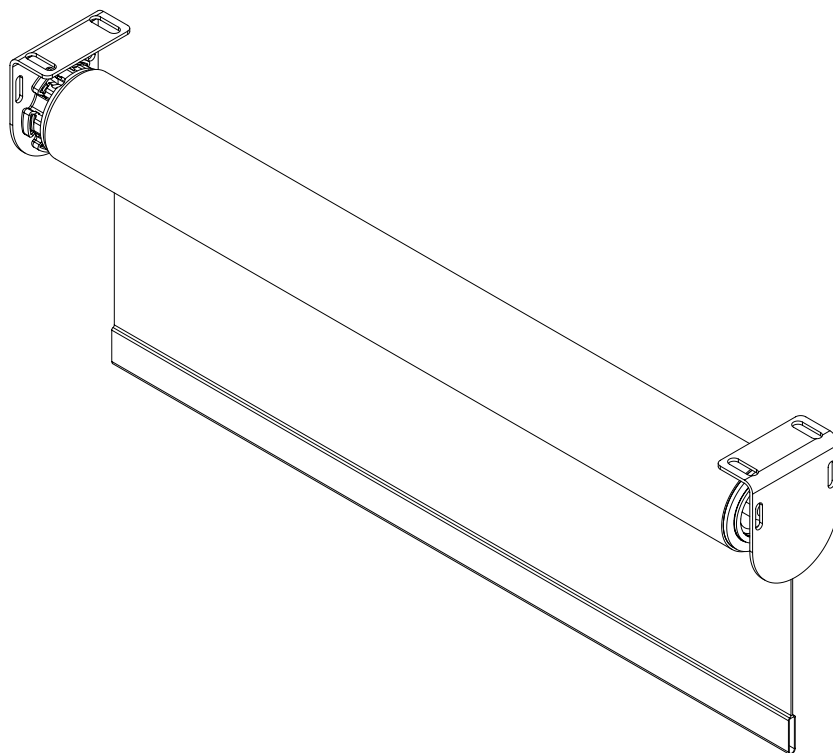

System Details

AC System Details

2" ALUMINUM TUBE SYSTEM

SYSTEM DETAILS

SIDE

SIDE CUTAWAY

AC System Details

2.5" ALUMINUM TUBE SYSTEM

AC System Details

3.5" ALUMINUM TUBE SYSTEM

SYSTEM DETAILS

AC System Details

3.5" STEEL TUBE SYSTEM

AC System Details

5.5" AC ALUMINUM TUBE SYSTEM

SYSTEM DETAILS

TOP

SIDE

SIDE CUTAWAY

DC Motorization System Details

1" DC ALUMINUM TUBE SYSTEM

Roman System Details

TAPE SPOOL ROMAN SYSTEM

The Tape Spool system can be applied to Roman shades up to 27' wide and 12' high.

Roman System Details

2" CTS ROMAN SYSTEM

The AC CTS system employs a cord-take-up spool and can be applied to Roman shades up to 16' wide and 12' high.

Roman System Details

1" DC CTS ROMAN SYSTEM

The DC CTS system employs a cord-take-up spool and can be applied to Roman shades up to 9' wide and 10' high, though not both maximums simultaneously.