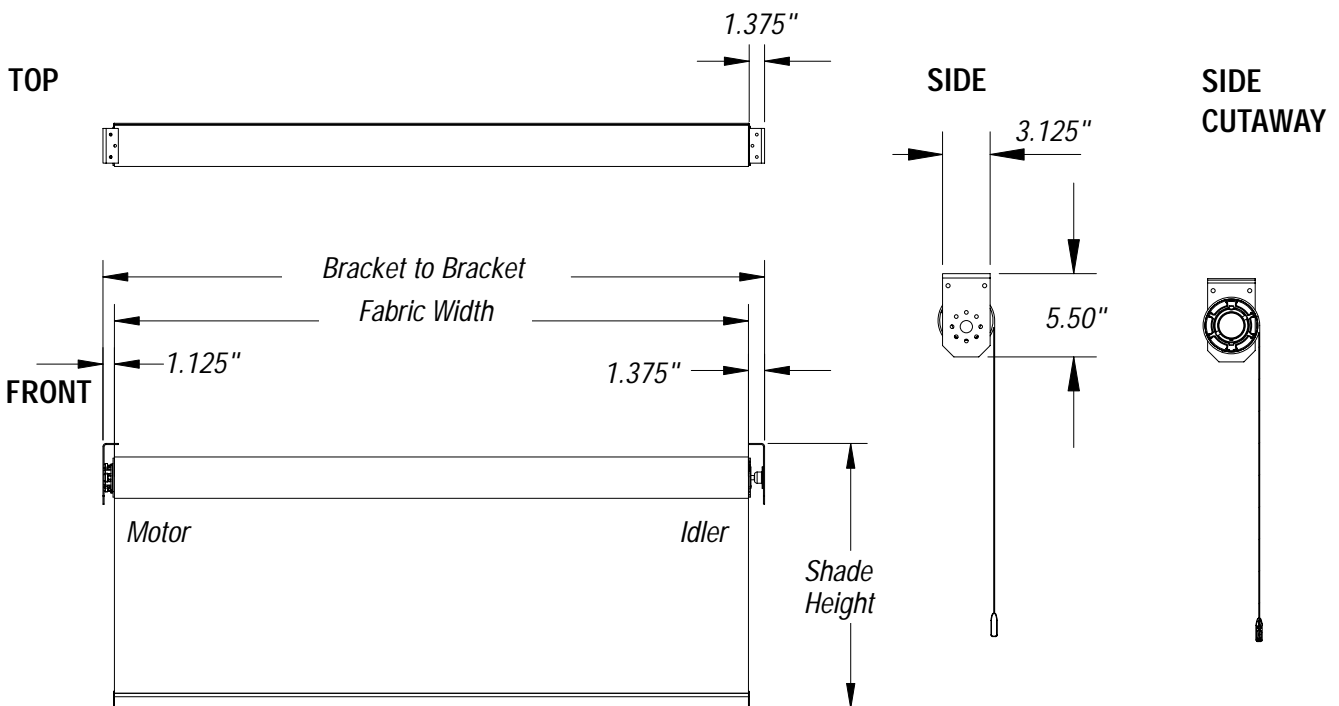

AC System Details

3.5" ALUMINUM TUBE SYSTEM

SYSTEM DETAILS

AC System Details

3.5" STEEL TUBE SYSTEM

AC System Details

5.5" AC ALUMINUM TUBE SYSTEM

SYSTEM DETAILS

TOP

SIDE

SIDE CUTAWAY

DC Motorization System Details

1" DC ALUMINUM TUBE SYSTEM

Roman System Details

TAPE SPOOL ROMAN SYSTEM

The Tape Spool system can be applied to Roman shades up to 27' wide and 12' high.

Roman System Details

2" CTS ROMAN SYSTEM

The AC CTS system employs a cord-take-up spool and can be applied to Roman shades up to 16' wide and 12' high.

Roman System Details

1" DC CTS ROMAN SYSTEM

The DC CTS system employs a cord-take-up spool and can be applied to Roman shades up to 9' wide and 10' high, though not both maximums simultaneously.