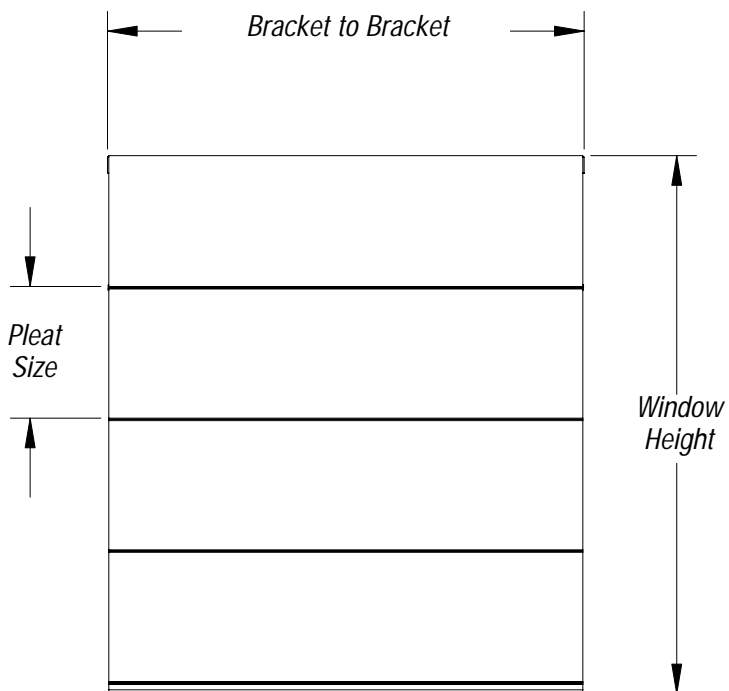

TOP

SIDE

SIDE CUTAWAY

DC Motorization System Details

1" DC ALUMINUM TUBE SYSTEM

Roman System Details

TAPE SPOOL ROMAN SYSTEM

The Tape Spool system can be applied to Roman shades up to 27' wide and 12' high.

Roman System Details

2" CTS ROMAN SYSTEM

The AC CTS system employs a cord-take-up spool and can be applied to Roman shades up to 16' wide and 12' high.

Roman System Details

1" DC CTS ROMAN SYSTEM

The DC CTS system employs a cord-take-up spool and can be applied to Roman shades up to 9' wide and 10' high, though not both maximums simultaneously.