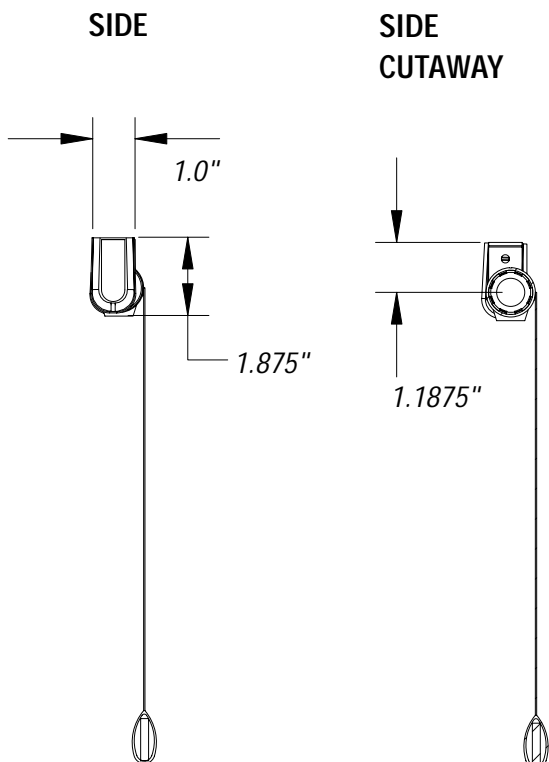

AC System Details

3.5" ALUMINUM TUBE SYSTEM

SYSTEM DETAILS

AC System Details

3.5" STEEL TUBE SYSTEM

AC System Details

5.5" AC ALUMINUM TUBE SYSTEM

SYSTEM DETAILS

TOP

SIDE

SIDE CUTAWAY

DC Motorization System Details

1" DC ALUMINUM TUBE SYSTEM

Roman System Details

TAPE SPOOL ROMAN SYSTEM

The Tape Spool system can be applied to Roman shades up to 27' wide and 12' high.

Roman System Details

2" CTS ROMAN SYSTEM

The AC CTS system employs a cord-take-up spool and can be applied to Roman shades up to 16' wide and 12' high.

Roman System Details

1" DC CTS ROMAN SYSTEM

The DC CTS system employs a cord-take-up spool and can be applied to Roman shades up to 9' wide and 10' high, though not both maximums simultaneously.