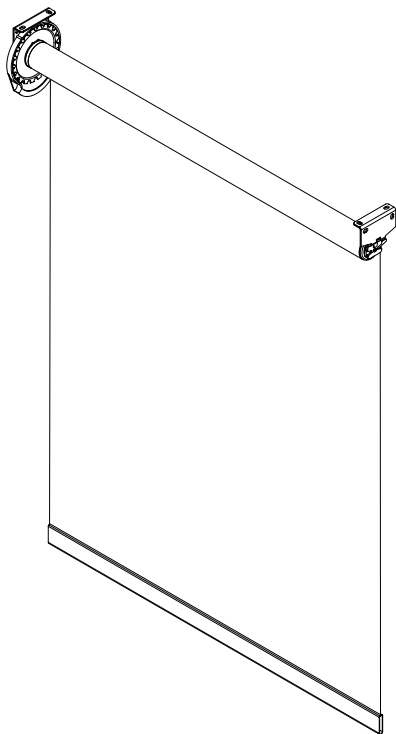

AC System Details

3.5" ALUMINUM TUBE SYSTEM

SYSTEM DETAILS

AC System Details

3.5" STEEL TUBE SYSTEM

AC System Details

5.5" AC ALUMINUM TUBE SYSTEM

SYSTEM DETAILS

TOP

SIDE

SIDE CUTAWAY

DC Motorization System Details

1" DC ALUMINUM TUBE SYSTEM

Roman System Details

TAPE SPOOL ROMAN SYSTEM

The Tape Spool system can be applied to Roman shades up to 27' wide and 12' high.

Roman System Details

2" CTS ROMAN SYSTEM

The AC CTS system employs a cord-take-up spool and can be applied to Roman shades up to 16' wide and 12' high.

Roman System Details

1" DC CTS ROMAN SYSTEM

The DC CTS system employs a cord-take-up spool and can be applied to Roman shades up to 9' wide and 10' high, though not both maximums simultaneously.

SYSTEM DETAILS

INSTALLATION OPTIONS

Ceiling Mount

Wall Mount

3" Fascia System

4" Fascia System

Manual System Details

V24 CLUTCH