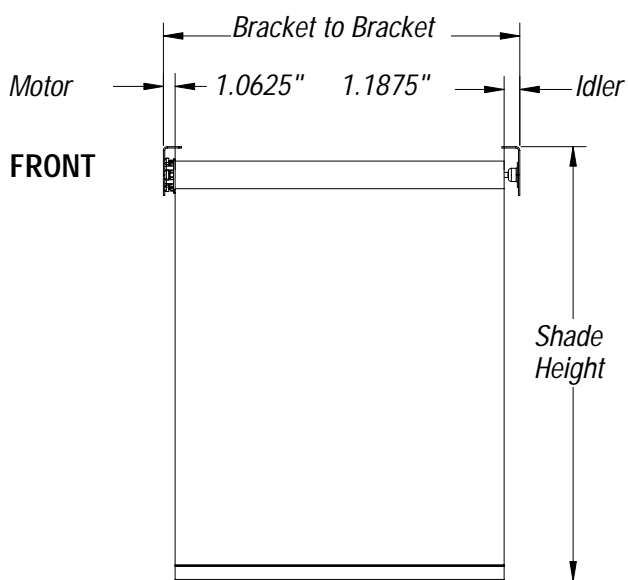

System Details

AC System Details

2" ALUMINUM TUBE SYSTEM

SYSTEM DETAILS

SIDE

SIDE CUTAWAY

AC System Details

2.5" ALUMINUM TUBE SYSTEM

AC System Details

3.5" ALUMINUM TUBE SYSTEM

SYSTEM DETAILS

AC System Details

3.5" STEEL TUBE SYSTEM

AC System Details

5.5" AC ALUMINUM TUBE SYSTEM

SYSTEM DETAILS

TOP

SIDE

SIDE CUTAWAY

DC Motorization System Details

1" DC ALUMINUM TUBE SYSTEM

Roman System Details

TAPE SPOOL ROMAN SYSTEM

The Tape Spool system can be applied to Roman shades up to 27' wide and 12' high.

Roman System Details

2" CTS ROMAN SYSTEM

The AC CTS system employs a cord-take-up spool and can be applied to Roman shades up to 16' wide and 12' high.

Roman System Details

1" DC CTS ROMAN SYSTEM

The DC CTS system employs a cord-take-up spool and can be applied to Roman shades up to 9' wide and 10' high, though not both maximums simultaneously.