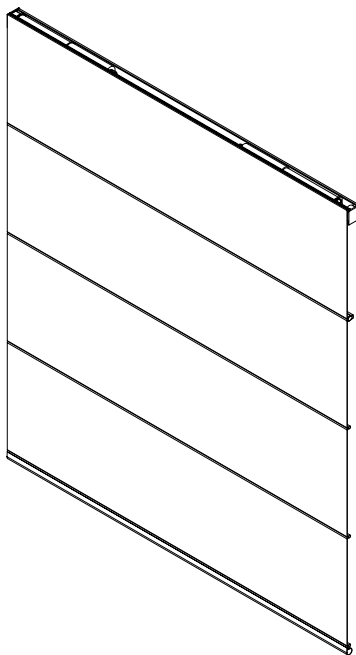

TOP

SIDE

SIDE CUTAWAY

DC Motorization System Details

1" DC ALUMINUM TUBE SYSTEM

Roman System Details

TAPE SPOOL ROMAN SYSTEM

The Tape Spool system can be applied to Roman shades up to 27' wide and 12' high.

Roman System Details

2" CTS ROMAN SYSTEM

The AC CTS system employs a cord-take-up spool and can be applied to Roman shades up to 16' wide and 12' high.

Roman System Details

1" DC CTS ROMAN SYSTEM

The DC CTS system employs a cord-take-up spool and can be applied to Roman shades up to 9' wide and 10' high, though not both maximums simultaneously.