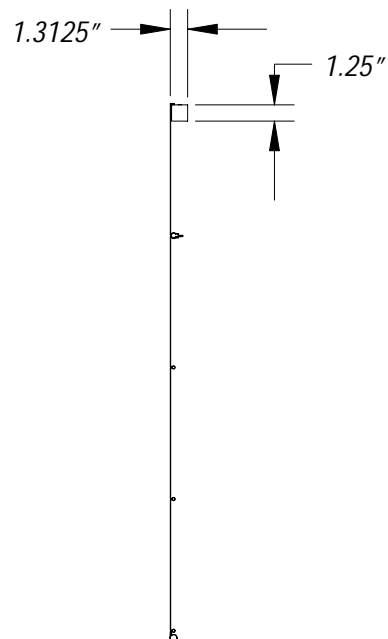

System Details

AC System Details

2" ALUMINUM TUBE SYSTEM

SYSTEM DETAILS

SIDE

SIDE CUTAWAY

AC System Details

2.5" ALUMINUM TUBE SYSTEM

AC System Details

3.5" ALUMINUM TUBE SYSTEM

SYSTEM DETAILS

AC System Details

3.5" STEEL TUBE SYSTEM

AC System Details

5.5" AC ALUMINUM TUBE SYSTEM

SYSTEM DETAILS

TOP

SIDE

SIDE CUTAWAY

DC Motorization System Details

1" DC ALUMINUM TUBE SYSTEM

Roman System Details

TAPE SPOOL ROMAN SYSTEM

The Tape Spool system can be applied to Roman shades up to 27' wide and 12' high.

Roman System Details

2" CTS ROMAN SYSTEM

The AC CTS system employs a cord-take-up spool and can be applied to Roman shades up to 16' wide and 12' high.

Roman System Details

1" DC CTS ROMAN SYSTEM

The DC CTS system employs a cord-take-up spool and can be applied to Roman shades up to 9' wide and 10' high, though not both maximums simultaneously.