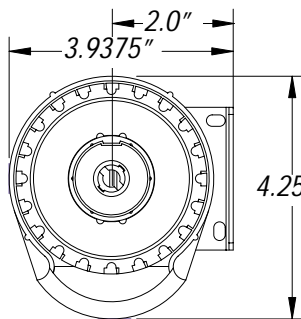

Manual System Details

V24 CLUTCH

INSTALLATION OPTIONS

Wall Mount

24/7 Service and Support :
Window Treatment Dealers: 1-800-446-1503
All Other Customers: 1-888-748-6421