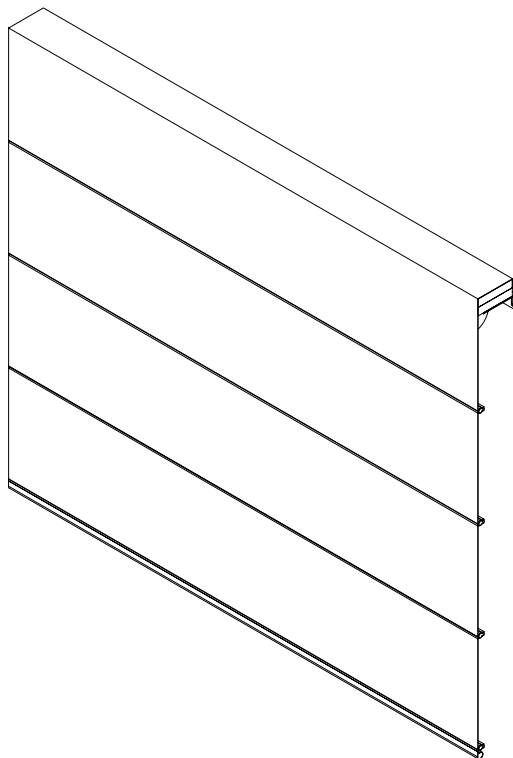

AC System Details

3.5" ALUMINUM TUBE SYSTEM

SYSTEM DETAILS

AC System Details

3.5" STEEL TUBE SYSTEM

AC System Details

5.5" AC ALUMINUM TUBE SYSTEM

SYSTEM DETAILS

TOP

SIDE

SIDE CUTAWAY

DC Motorization System Details

1" DC ALUMINUM TUBE SYSTEM

Roman System Details

TAPE SPOOL ROMAN SYSTEM

The Tape Spool system can be applied to Roman shades up to 27' wide and 12' high.

Roman System Details

2" CTS ROMAN SYSTEM

The AC CTS system employs a cord-take-up spool and can be applied to Roman shades up to 16' wide and 12' high.

Roman System Details

1" DC CTS ROMAN SYSTEM

The DC CTS system employs a cord-take-up spool and can be applied to Roman shades up to 9' wide and 10' high, though not both maximums simultaneously.