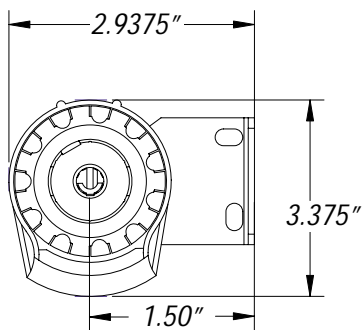

INSTALLATION OPTIONS

Wall Mount