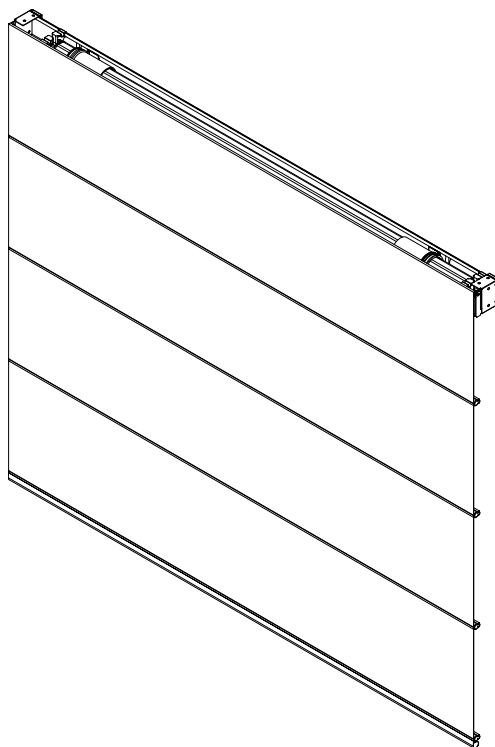

AC System Details

3.5" ALUMINUM TUBE SYSTEM

SYSTEM DETAILS

AC System Details

3.5" STEEL TUBE SYSTEM

AC System Details

5.5" AC ALUMINUM TUBE SYSTEM

SYSTEM DETAILS

TOP

SIDE

SIDE CUTAWAY

DC Motorization System Details

1" DC ALUMINUM TUBE SYSTEM

Roman System Details

TAPE SPOOL ROMAN SYSTEM

The Tape Spool system can be applied to Roman shades up to 27' wide and 12' high.

Roman System Details

2" CTS ROMAN SYSTEM

The AC CTS system employs a cord-take-up spool and can be applied to Roman shades up to 16' wide and 12' high.

Roman System Details

1" DC CTS ROMAN SYSTEM

The DC CTS system employs a cord-take-up spool and can be applied to Roman shades up to 9' wide and 10' high, though not both maximums simultaneously.