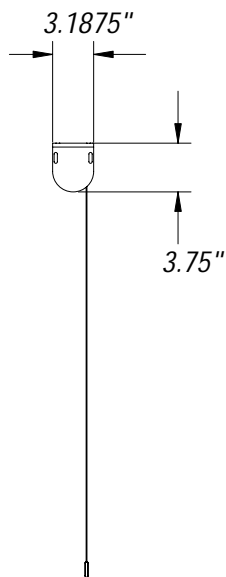

System Details

AC System Details

2" ALUMINUM TUBE SYSTEM

SYSTEM DETAILS

SIDE

SIDE CUTAWAY

AC System Details

2.5" ALUMINUM TUBE SYSTEM

AC System Details

3.5" ALUMINUM TUBE SYSTEM

SYSTEM DETAILS

AC System Details

3.5" STEEL TUBE SYSTEM

AC System Details

5.5" AC ALUMINUM TUBE SYSTEM

SYSTEM DETAILS

TOP

SIDE

SIDE CUTAWAY

DC Motorization System Details

1" DC ALUMINUM TUBE SYSTEM

Roman System Details

TAPE SPOOL ROMAN SYSTEM

The Tape Spool system can be applied to Roman shades up to 27' wide and 12' high.

Roman System Details

2" CTS ROMAN SYSTEM

The AC CTS system employs a cord-take-up spool and can be applied to Roman shades up to 16' wide and 12' high.

Roman System Details

1" DC CTS ROMAN SYSTEM

The DC CTS system employs a cord-take-up spool and can be applied to Roman shades up to 9' wide and 10' high, though not both maximums simultaneously.