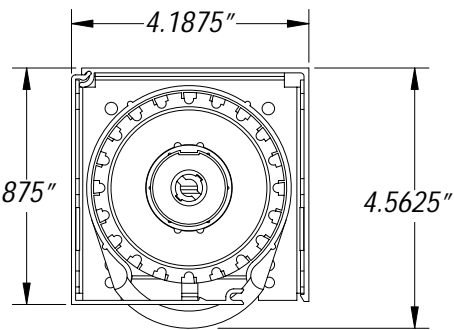

4" Fascia System