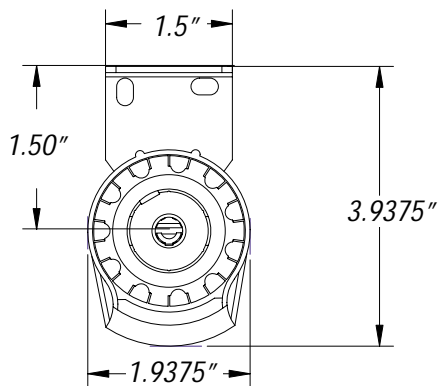

TOP

SIDE

SIDE CUTAWAY

DC Motorization System Details

1" DC ALUMINUM TUBE SYSTEM

Roman System Details

TAPE SPOOL ROMAN SYSTEM

The Tape Spool system can be applied to Roman shades up to 27' wide and 12' high.

Roman System Details

2" CTS ROMAN SYSTEM

The AC CTS system employs a cord-take-up spool and can be applied to Roman shades up to 16' wide and 12' high.

Roman System Details

1" DC CTS ROMAN SYSTEM

The DC CTS system employs a cord-take-up spool and can be applied to Roman shades up to 9' wide and 10' high, though not both maximums simultaneously.

Manual System Details

V8 CLUTCH

INSTALLATION OPTIONS

Wall Mount

Ceiling Mount

3" Fascia Mount

Manual System Details

V16 CLUTCH

SYSTEM DETAILS

INSTALLATION OPTIONS

Ceiling Mount

Wall Mount

3" Fascia System

4" Fascia System

Manual System Details

V24 CLUTCH