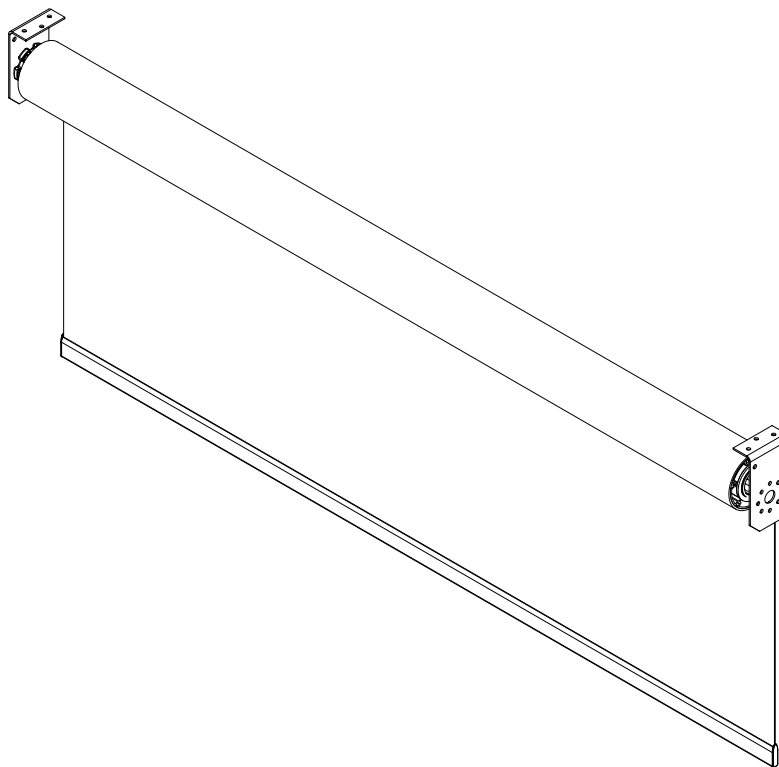

System Details

AC System Details

2" ALUMINUM TUBE SYSTEM

SYSTEM DETAILS

SIDE

SIDE CUTAWAY

AC System Details

2.5" ALUMINUM TUBE SYSTEM

AC System Details

3.5" ALUMINUM TUBE SYSTEM

SYSTEM DETAILS

AC System Details

3.5" STEEL TUBE SYSTEM

AC System Details

5.5" AC ALUMINUM TUBE SYSTEM

SYSTEM DETAILS

TOP

SIDE

SIDE CUTAWAY

DC Motorization System Details

1" DC ALUMINUM TUBE SYSTEM

Roman System Details

TAPE SPOOL ROMAN SYSTEM

The Tape Spool system can be applied to Roman shades up to 27' wide and 12' high.

Roman System Details

2" CTS ROMAN SYSTEM

The AC CTS system employs a cord-take-up spool and can be applied to Roman shades up to 16' wide and 12' high.

Roman System Details

1" DC CTS ROMAN SYSTEM

The DC CTS system employs a cord-take-up spool and can be applied to Roman shades up to 9' wide and 10' high, though not both maximums simultaneously.