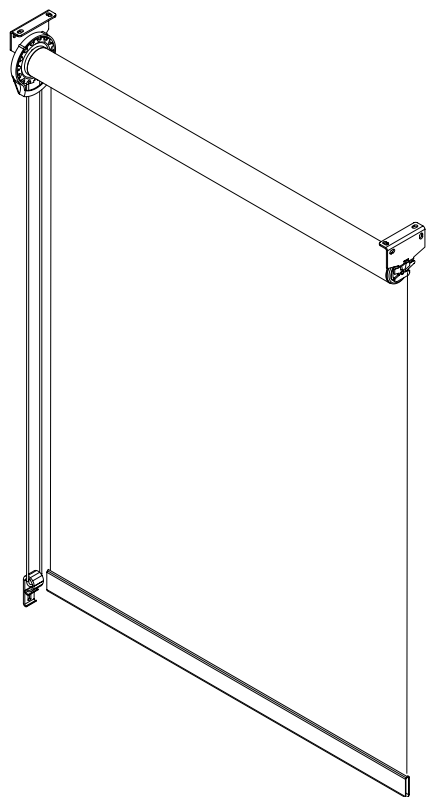

TOP

SIDE

SIDE CUTAWAY

DC Motorization System Details

1" DC ALUMINUM TUBE SYSTEM

Roman System Details

TAPE SPOOL ROMAN SYSTEM

The Tape Spool system can be applied to Roman shades up to 27' wide and 12' high.

Roman System Details

2" CTS ROMAN SYSTEM

The AC CTS system employs a cord-take-up spool and can be applied to Roman shades up to 16' wide and 12' high.

Roman System Details

1" DC CTS ROMAN SYSTEM

The DC CTS system employs a cord-take-up spool and can be applied to Roman shades up to 9' wide and 10' high, though not both maximums simultaneously.

Manual System Details

V8 CLUTCH

INSTALLATION OPTIONS

Wall Mount

Ceiling Mount

3" Fascia Mount

Manual System Details

V16 CLUTCH

SYSTEM DETAILS

INSTALLATION OPTIONS

Ceiling Mount

Wall Mount

3" Fascia System

4" Fascia System

Manual System Details

V24 CLUTCH