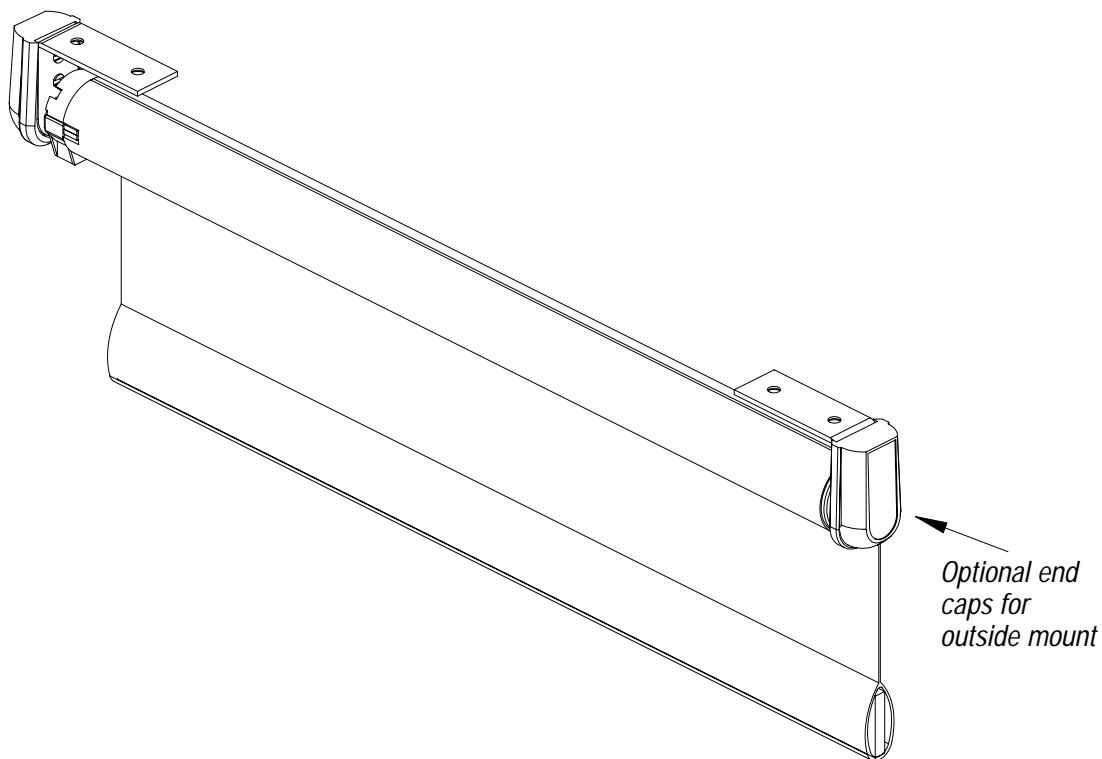

System Details

AC System Details

2" ALUMINUM TUBE SYSTEM

SYSTEM DETAILS

SIDE

SIDE CUTAWAY

AC System Details

2.5" ALUMINUM TUBE SYSTEM

AC System Details

3.5" ALUMINUM TUBE SYSTEM

SYSTEM DETAILS

AC System Details

3.5" STEEL TUBE SYSTEM

AC System Details

5.5" AC ALUMINUM TUBE SYSTEM

SYSTEM DETAILS

TOP

SIDE

SIDE CUTAWAY

DC Motorization System Details

1" DC ALUMINUM TUBE SYSTEM

Roman System Details

TAPE SPOOL ROMAN SYSTEM

The Tape Spool system can be applied to Roman shades up to 27' wide and 12' high.

Roman System Details

2" CTS ROMAN SYSTEM

The AC CTS system employs a cord-take-up spool and can be applied to Roman shades up to 16' wide and 12' high.

Roman System Details

1" DC CTS ROMAN SYSTEM

The DC CTS system employs a cord-take-up spool and can be applied to Roman shades up to 9' wide and 10' high, though not both maximums simultaneously.