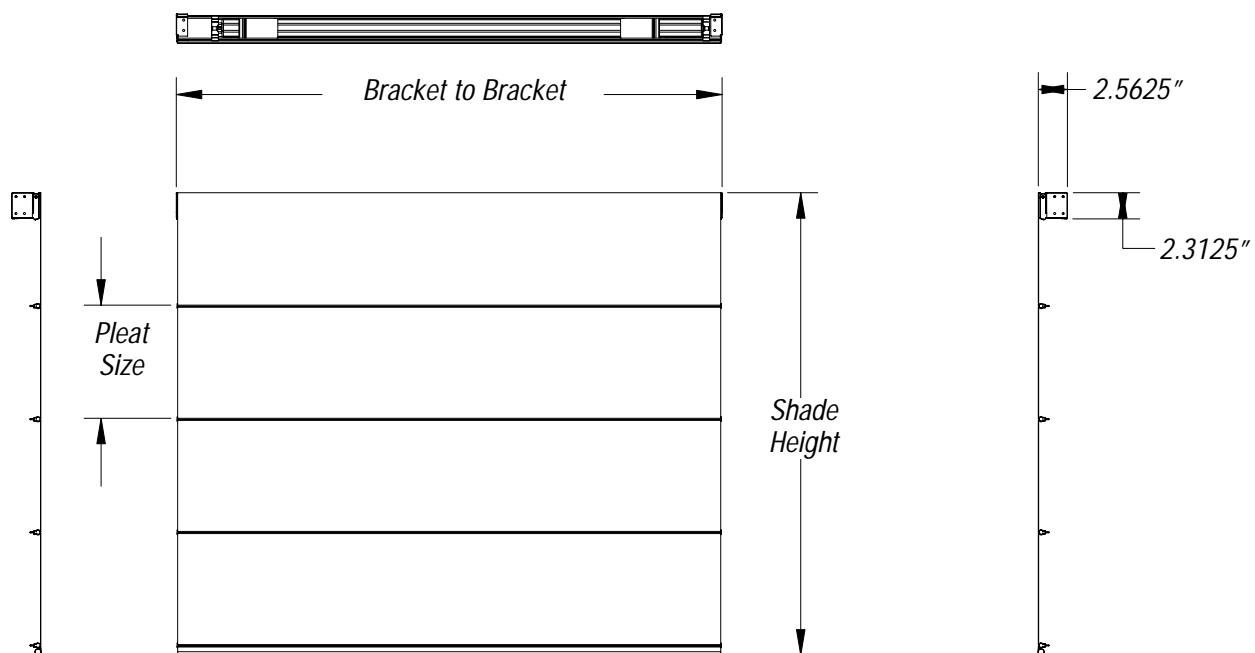

AC System Details

3.5" ALUMINUM TUBE SYSTEM

SYSTEM DETAILS

AC System Details

3.5" STEEL TUBE SYSTEM

AC System Details

5.5" AC ALUMINUM TUBE SYSTEM

SYSTEM DETAILS

TOP

SIDE

SIDE CUTAWAY

DC Motorization System Details

1" DC ALUMINUM TUBE SYSTEM

Roman System Details

TAPE SPOOL ROMAN SYSTEM

The Tape Spool system can be applied to Roman shades up to 27' wide and 12' high.

Roman System Details

2" CTS ROMAN SYSTEM

The AC CTS system employs a cord-take-up spool and can be applied to Roman shades up to 16' wide and 12' high.

Roman System Details

1" DC CTS ROMAN SYSTEM

The DC CTS system employs a cord-take-up spool and can be applied to Roman shades up to 9' wide and 10' high, though not both maximums simultaneously.