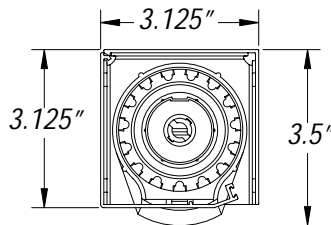

SYSTEM DETAILS

INSTALLATION OPTIONS

Ceiling Mount

Wall Mount

3" Fascia System

4" Fascia System

Manual System Details

V24 CLUTCH