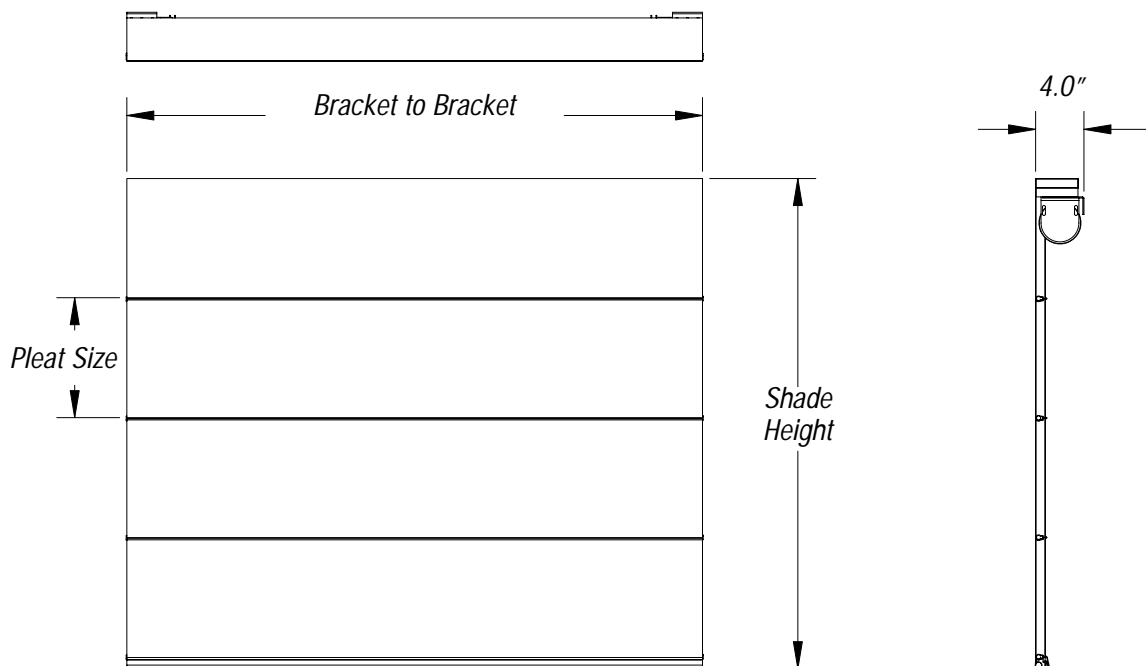

AC System Details

3.5" ALUMINUM TUBE SYSTEM

SYSTEM DETAILS

AC System Details

3.5" STEEL TUBE SYSTEM

AC System Details

5.5" AC ALUMINUM TUBE SYSTEM

SYSTEM DETAILS

TOP

SIDE

SIDE CUTAWAY

DC Motorization System Details

1" DC ALUMINUM TUBE SYSTEM

Roman System Details

TAPE SPOOL ROMAN SYSTEM

The Tape Spool system can be applied to Roman shades up to 27' wide and 12' high.

Roman System Details

2" CTS ROMAN SYSTEM

The AC CTS system employs a cord-take-up spool and can be applied to Roman shades up to 16' wide and 12' high.

Roman System Details

1" DC CTS ROMAN SYSTEM

The DC CTS system employs a cord-take-up spool and can be applied to Roman shades up to 9' wide and 10' high, though not both maximums simultaneously.