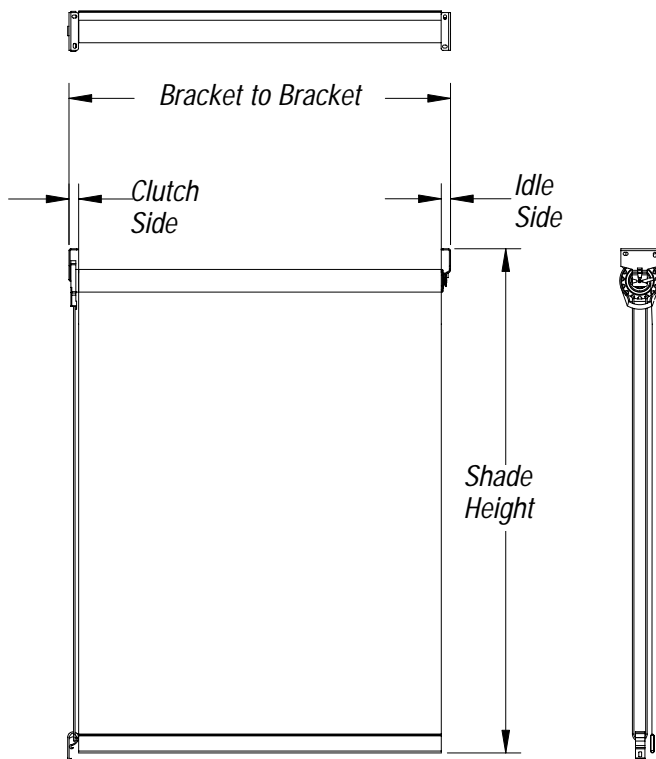

TOP

SIDE

SIDE CUTAWAY

DC Motorization System Details

1" DC ALUMINUM TUBE SYSTEM

Roman System Details

TAPE SPOOL ROMAN SYSTEM

The Tape Spool system can be applied to Roman shades up to 27' wide and 12' high.

Roman System Details

2" CTS ROMAN SYSTEM

The AC CTS system employs a cord-take-up spool and can be applied to Roman shades up to 16' wide and 12' high.

Roman System Details

1" DC CTS ROMAN SYSTEM

The DC CTS system employs a cord-take-up spool and can be applied to Roman shades up to 9' wide and 10' high, though not both maximums simultaneously.

Manual System Details

V8 CLUTCH

INSTALLATION OPTIONS

Wall Mount

Ceiling Mount

3" Fascia Mount

Manual System Details

V16 CLUTCH

SYSTEM DETAILS

INSTALLATION OPTIONS

Ceiling Mount

Wall Mount

3" Fascia System

4" Fascia System

Manual System Details

V24 CLUTCH