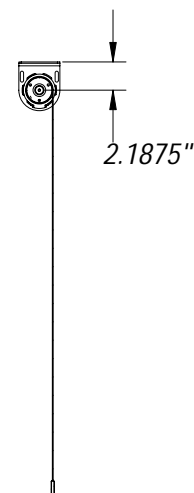

System Details

AC System Details

2" ALUMINUM TUBE SYSTEM

SYSTEM DETAILS

SIDE

SIDE CUTAWAY

AC System Details

2.5" ALUMINUM TUBE SYSTEM

AC System Details

3.5" ALUMINUM TUBE SYSTEM

SYSTEM DETAILS

AC System Details

3.5" STEEL TUBE SYSTEM

AC System Details

5.5" AC ALUMINUM TUBE SYSTEM

SYSTEM DETAILS

TOP

SIDE

SIDE CUTAWAY

DC Motorization System Details

1" DC ALUMINUM TUBE SYSTEM

Roman System Details

TAPE SPOOL ROMAN SYSTEM

The Tape Spool system can be applied to Roman shades up to 27' wide and 12' high.

Roman System Details

2" CTS ROMAN SYSTEM

The AC CTS system employs a cord-take-up spool and can be applied to Roman shades up to 16' wide and 12' high.

Roman System Details

1" DC CTS ROMAN SYSTEM

The DC CTS system employs a cord-take-up spool and can be applied to Roman shades up to 9' wide and 10' high, though not both maximums simultaneously.