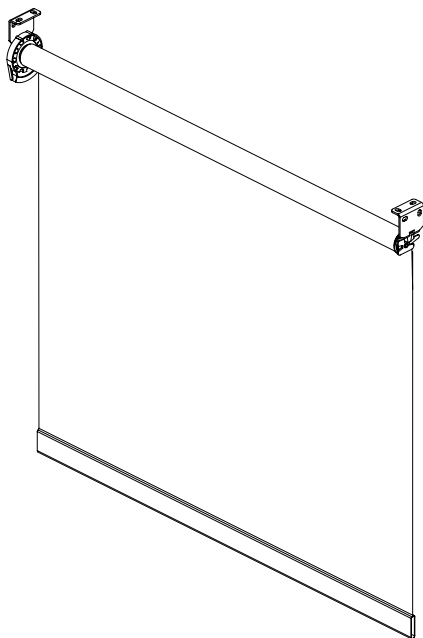

Manual System Details

V8 CLUTCH