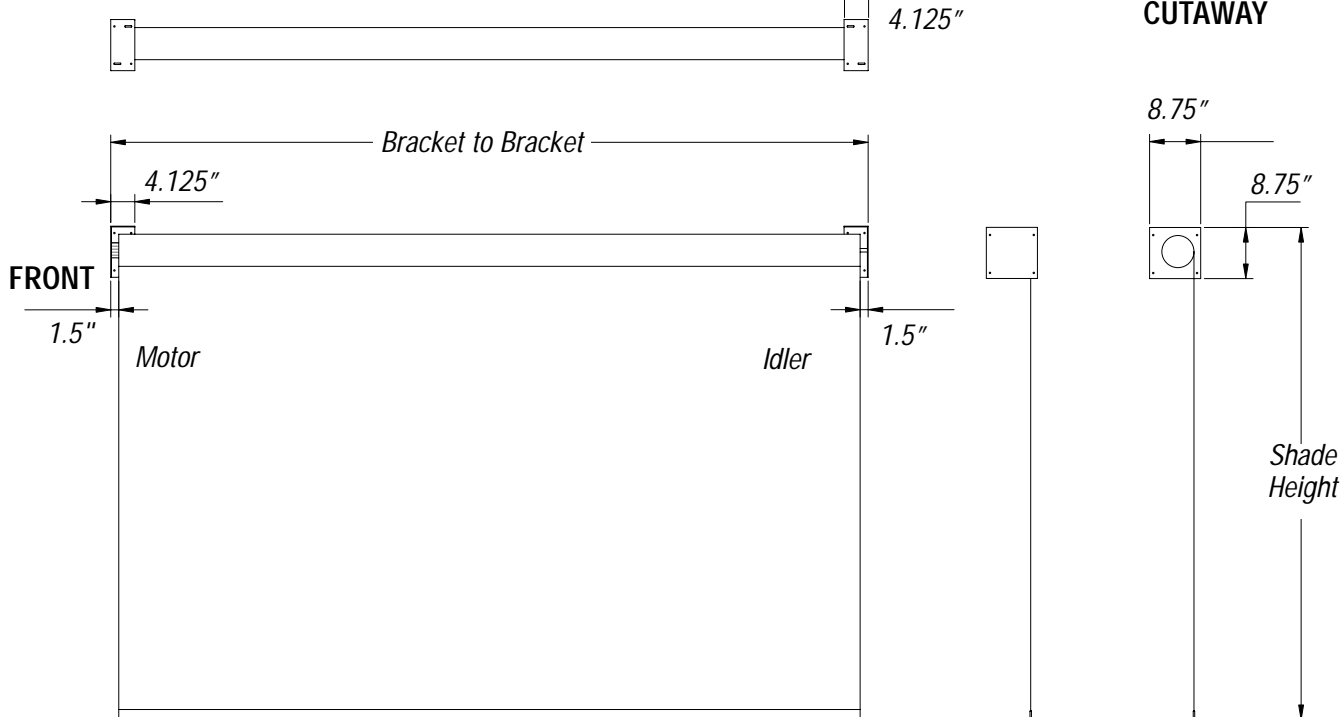

System Details

AC System Details

2" ALUMINUM TUBE SYSTEM

SYSTEM DETAILS

SIDE

SIDE CUTAWAY

AC System Details

2.5" ALUMINUM TUBE SYSTEM

AC System Details

3.5" ALUMINUM TUBE SYSTEM

SYSTEM DETAILS

AC System Details

3.5" STEEL TUBE SYSTEM

AC System Details

5.5" AC ALUMINUM TUBE SYSTEM

SYSTEM DETAILS

TOP

SIDE

SIDE CUTAWAY

DC Motorization System Details

1" DC ALUMINUM TUBE SYSTEM

Roman System Details

TAPE SPOOL ROMAN SYSTEM

The Tape Spool system can be applied to Roman shades up to 27' wide and 12' high.

Roman System Details

2" CTS ROMAN SYSTEM

The AC CTS system employs a cord-take-up spool and can be applied to Roman shades up to 16' wide and 12' high.

Roman System Details

1" DC CTS ROMAN SYSTEM

The DC CTS system employs a cord-take-up spool and can be applied to Roman shades up to 9' wide and 10' high, though not both maximums simultaneously.