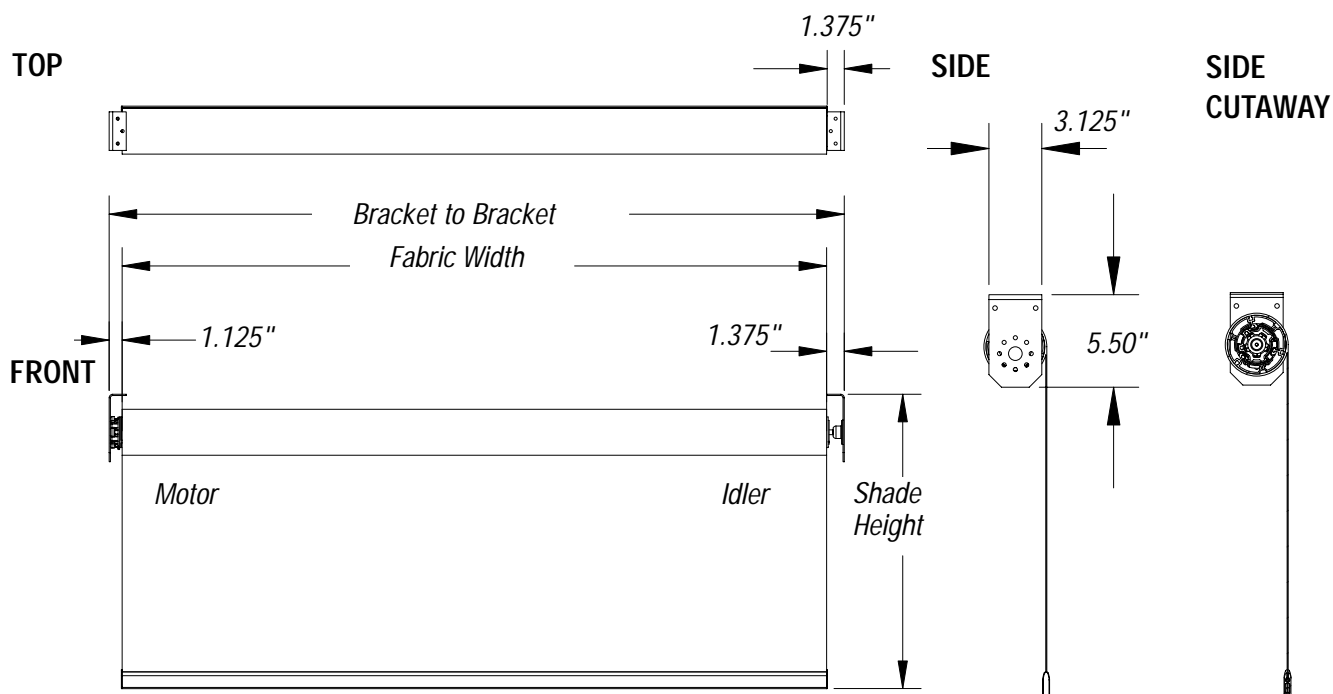

System Details

AC System Details

2" ALUMINUM TUBE SYSTEM

SYSTEM DETAILS

SIDE

SIDE CUTAWAY

AC System Details

2.5" ALUMINUM TUBE SYSTEM

AC System Details

3.5" ALUMINUM TUBE SYSTEM

SYSTEM DETAILS

AC System Details

3.5" STEEL TUBE SYSTEM

AC System Details

5.5" AC ALUMINUM TUBE SYSTEM

SYSTEM DETAILS

TOP

SIDE

SIDE CUTAWAY

DC Motorization System Details

1" DC ALUMINUM TUBE SYSTEM

Roman System Details

TAPE SPOOL ROMAN SYSTEM

The Tape Spool system can be applied to Roman shades up to 27' wide and 12' high.

Roman System Details

2" CTS ROMAN SYSTEM

The AC CTS system employs a cord-take-up spool and can be applied to Roman shades up to 16' wide and 12' high.

Roman System Details

1" DC CTS ROMAN SYSTEM

The DC CTS system employs a cord-take-up spool and can be applied to Roman shades up to 9' wide and 10' high, though not both maximums simultaneously.