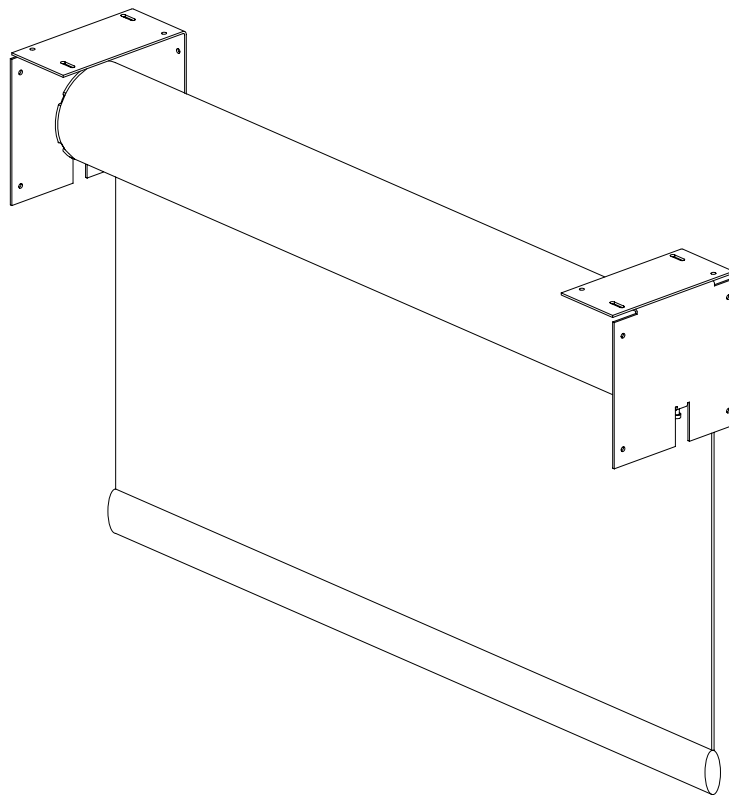

System Details

AC System Details

2" ALUMINUM TUBE SYSTEM

SYSTEM DETAILS

SIDE

SIDE CUTAWAY

AC System Details

2.5" ALUMINUM TUBE SYSTEM

AC System Details

3.5" ALUMINUM TUBE SYSTEM

SYSTEM DETAILS

AC System Details

3.5" STEEL TUBE SYSTEM

AC System Details

5.5" AC ALUMINUM TUBE SYSTEM

SYSTEM DETAILS

TOP

SIDE

SIDE CUTAWAY

DC Motorization System Details

1" DC ALUMINUM TUBE SYSTEM

Roman System Details

TAPE SPOOL ROMAN SYSTEM

The Tape Spool system can be applied to Roman shades up to 27' wide and 12' high.

Roman System Details

2" CTS ROMAN SYSTEM

The AC CTS system employs a cord-take-up spool and can be applied to Roman shades up to 16' wide and 12' high.

Roman System Details

1" DC CTS ROMAN SYSTEM

The DC CTS system employs a cord-take-up spool and can be applied to Roman shades up to 9' wide and 10' high, though not both maximums simultaneously.