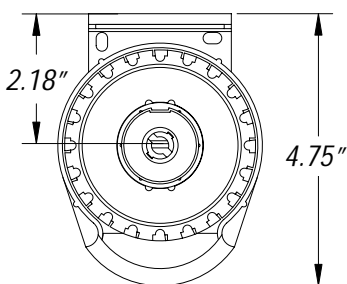

Ceiling Mount
with Spring Assist
Window Treatment Motorization