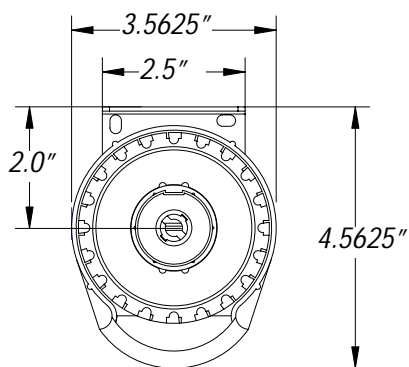

INSTALLATION OPTIONS

Ceiling Mount