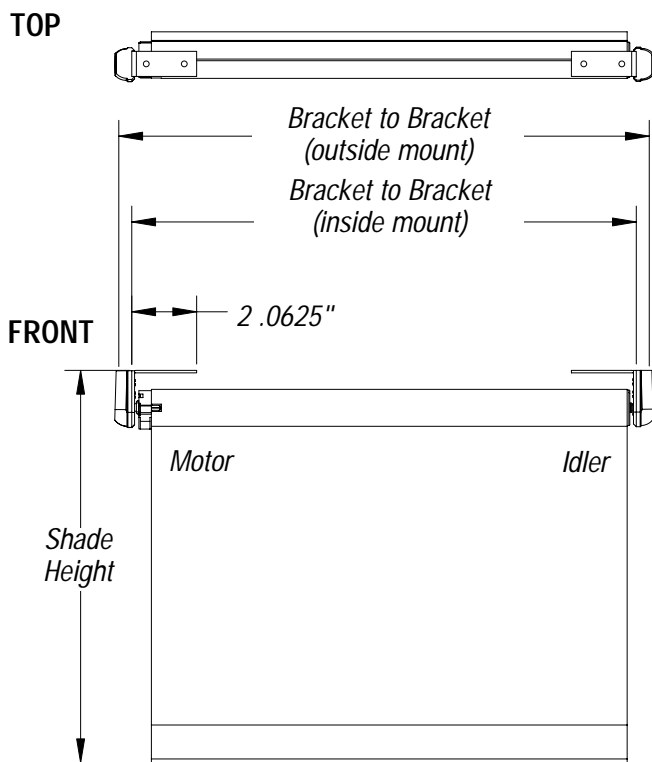

TOP

SIDE

SIDE CUTAWAY

DC Motorization System Details

1" DC ALUMINUM TUBE SYSTEM

Roman System Details

TAPE SPOOL ROMAN SYSTEM

The Tape Spool system can be applied to Roman shades up to 27' wide and 12' high.

Roman System Details

2" CTS ROMAN SYSTEM

The AC CTS system employs a cord-take-up spool and can be applied to Roman shades up to 16' wide and 12' high.

Roman System Details

1" DC CTS ROMAN SYSTEM

The DC CTS system employs a cord-take-up spool and can be applied to Roman shades up to 9' wide and 10' high, though not both maximums simultaneously.