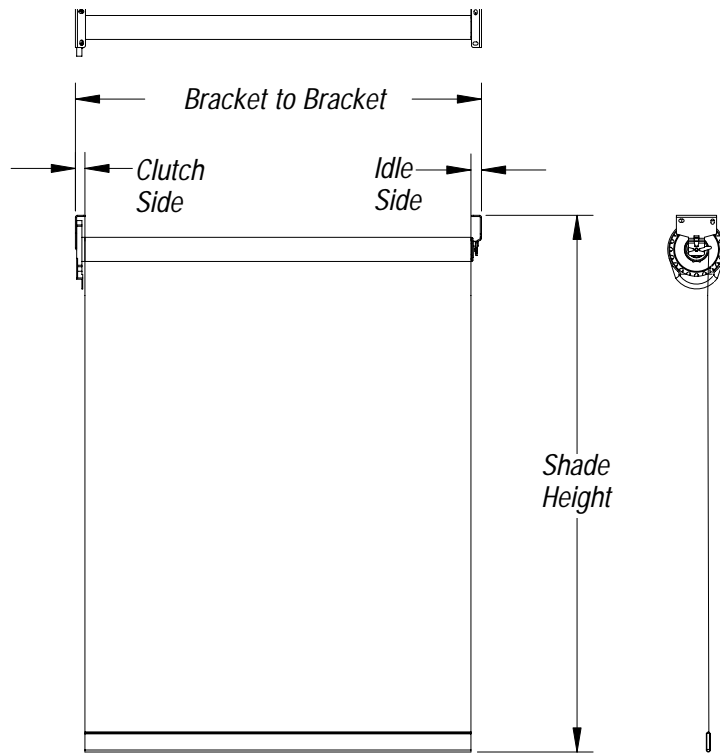

TOP

SIDE

SIDE CUTAWAY

DC Motorization System Details

1" DC ALUMINUM TUBE SYSTEM

Roman System Details

TAPE SPOOL ROMAN SYSTEM

The Tape Spool system can be applied to Roman shades up to 27' wide and 12' high.

Roman System Details

2" CTS ROMAN SYSTEM

The AC CTS system employs a cord-take-up spool and can be applied to Roman shades up to 16' wide and 12' high.

Roman System Details

1" DC CTS ROMAN SYSTEM

The DC CTS system employs a cord-take-up spool and can be applied to Roman shades up to 9' wide and 10' high, though not both maximums simultaneously.

SYSTEM DETAILS

INSTALLATION OPTIONS

Ceiling Mount

Wall Mount

3" Fascia System

4" Fascia System

Manual System Details

V24 CLUTCH