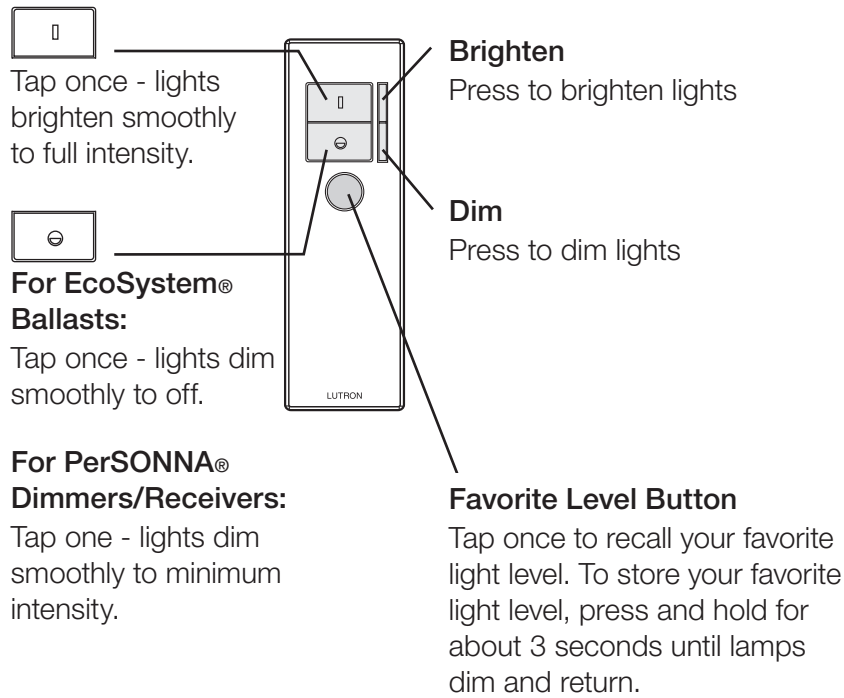

## C-FLRC-WH

The Favorite Level Remote Control provides lighting control from the palm of your hand. Using infrared technology, the remote control allows you to adjust your lights from minimum to maximum, and set and recall a favorite level.

## Operation

- Aim the remote control at the receiver unit, then press the desired button.