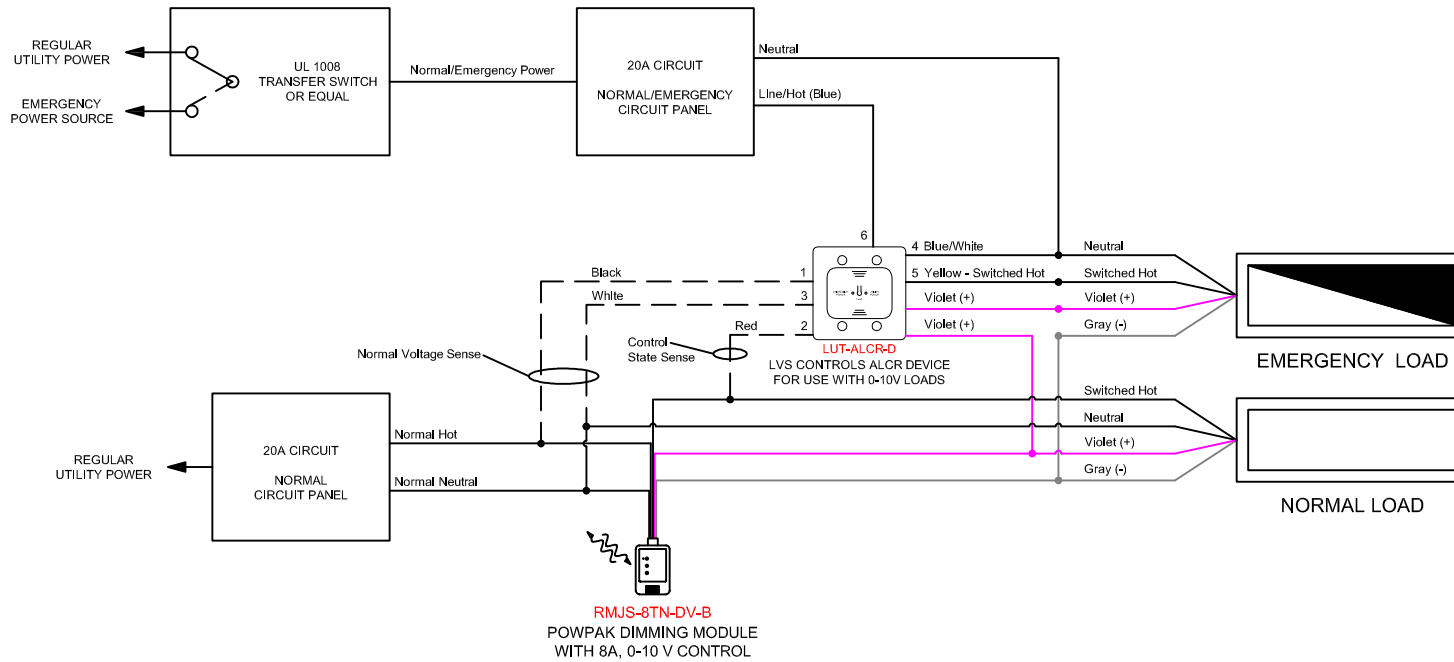

ALCR DEVICE FOR CONTROL OF BOTH NORMAL AND EMERGENCY 0-10V LOADS

**VIVE STANDALONE
EMERGENCY DETAILS**

LOCATION TBD

**CONCEPT DRAWING
NOT FOR CONSTRUCTION**

Project Number: N/A

Drawn By: RT

Drawing Revision: 5

Drawing Date:

Sheet: 1 OF 1