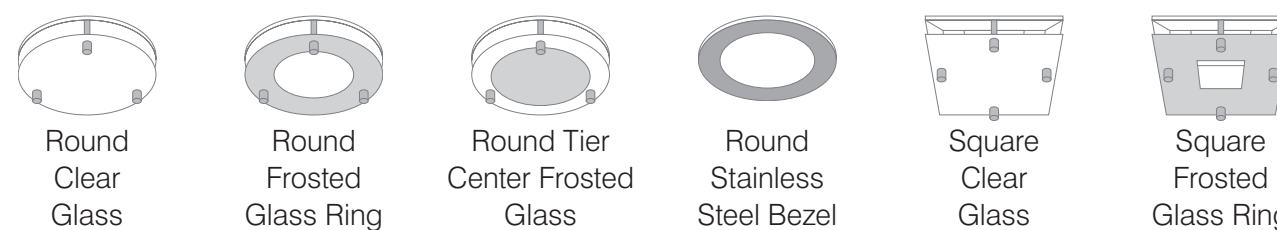

## Fixture Types and Options

	Residential	Commercial
<b>Type</b>	Downlight*, Wall Wash, Adjustable	Downlight*, Wall Wash, Adjustable
<b>Size (opening)</b>	4"	4"
<b>Housing</b>	IC, Non-IC*	IC, Non-IC*
<b>Aperture Style</b>	Round*, Square	Round*, Square
<b>LED Wattage</b>	15W, 18W*	15W, 18W*
<b>Color Temperature</b>	2700K, 3100K	3500K, 4100K
<b>Beam</b>	40°, Pinhole, Slotted Pinhole	40°, Pinhole, Slotted Pinhole
<b>Trim</b>	Round*, Round Trimless, Square, Square Trimless	Round*, Round Trimless, Square, Square Trimless
<b>Hanging</b>	12–24" Expandable* Bars, 6–12" Expandable Bars, C-channel	12–24" Expandable* Bars, 6–12" Expandable Bars, C-channel
<b>Control Method</b>	Forward Phase 2-wire to 1%†, Lutron 3-wire to 1%	EcoSystem® (3-wire) to 1%, Lutron 3-wire to 1%
<b>Ceiling Thickness</b>	None*, 1", 1.5", 2" Plaster Rings	None*, 1", 1.5", 2" Plaster Rings

\*standard option  
†neutral wire required

Trim Finish and Color Options

	Matte White*	Matte Black	Soft Glow Metal	Clear Bright Alzak	Wheat Alzak	Oil-Rubbed Bronze
<b>Round*</b>	•	•	•	•	•	•
<b>Round Trimless</b>	•	•	•	•	•	•
<b>Round Pinhole</b>	•					
<b>Round Slotted Pinhole</b>	•					
<b>Square</b>	•	•	•			•
<b>Square Trimless</b>	•	•				
<b>Square Pinhole</b>	•					

Lens Options

	Micro Prism Solite™*	Frosted Glass	None
<b>Round</b>	•	•	•
<b>Square</b>	•	•	•

Decorative Trim Options

	Clear Glass	Frosted Glass Ring	Tier Center Frosted Glass	Stainless Steel Bezel
<b>Round</b>	•	•	•	•
<b>Square</b>	•	•		