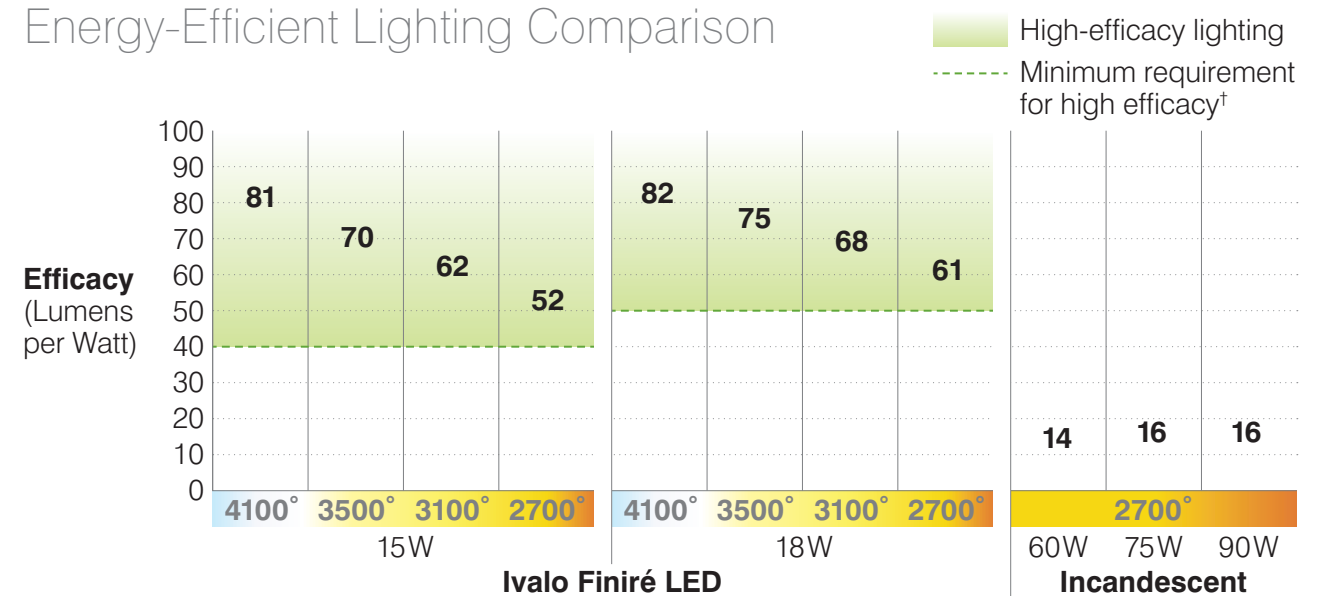

Fixture Types and Options

	Residential	Commercial
Type	Downlight*, Wall Wash, Adjustable	Downlight*, Wall Wash, Adjustable
Size (opening)	4"	4"
Housing	IC, Non-IC*	IC, Non-IC*
Aperture Style	Round*, Square	Round*, Square
LED Wattage	15W, 18W*	15W, 18W*
Color Temperature	2700K, 3100K	3500K, 4100K
Beam	40°, Pinhole, Slotted Pinhole	40°, Pinhole, Slotted Pinhole
Trim	Round*, Round Trimless, Square, Square Trimless	Round*, Round Trimless, Square, Square Trimless
Hanging	12–24" Expandable* Bars, 6–12" Expandable Bars, C-channel	12–24" Expandable* Bars, 6–12" Expandable Bars, C-channel
Control Method	Forward Phase 2-wire to 1%†, Lutron 3-wire to 1%	EcoSystem® (3-wire) to 1%, Lutron 3-wire to 1%
Ceiling Thickness	None*, 1", 1.5", 2" Plaster Rings	None*, 1", 1.5", 2" Plaster Rings

Lens Options

	Micro Prism Solite™*	Frosted Glass	None
Round	•	•	•
Square	•	•	•

Decorative Trim Options

	Clear Glass	Frosted Glass Ring	Tier Center Frosted Glass	Stainless Steel Bezel
Round	•	•	•	•
Square	•	•		

Finiré Light Output

Color Temperature (Kelvin)	LED Wattage	Lumens	Efficacy Lumens/Watt
4100°	15W	1210	81
	18W	1480	82
3500°	15W	1050	70
	18W	1350	75
3100°	15W	925	62
	18W	1220	68
2700°	15W	780	52
	18W	1100	61

Incandescent Light Output

Color Temperature (Kelvin)	Incandescent Wattage	Approximate Lumens*	Approximate Lumens/Watt
2700°	60W	850	14
	75W	1200	16
	90W	1450	16

Energy-Efficient Lighting Comparison

How to Specify