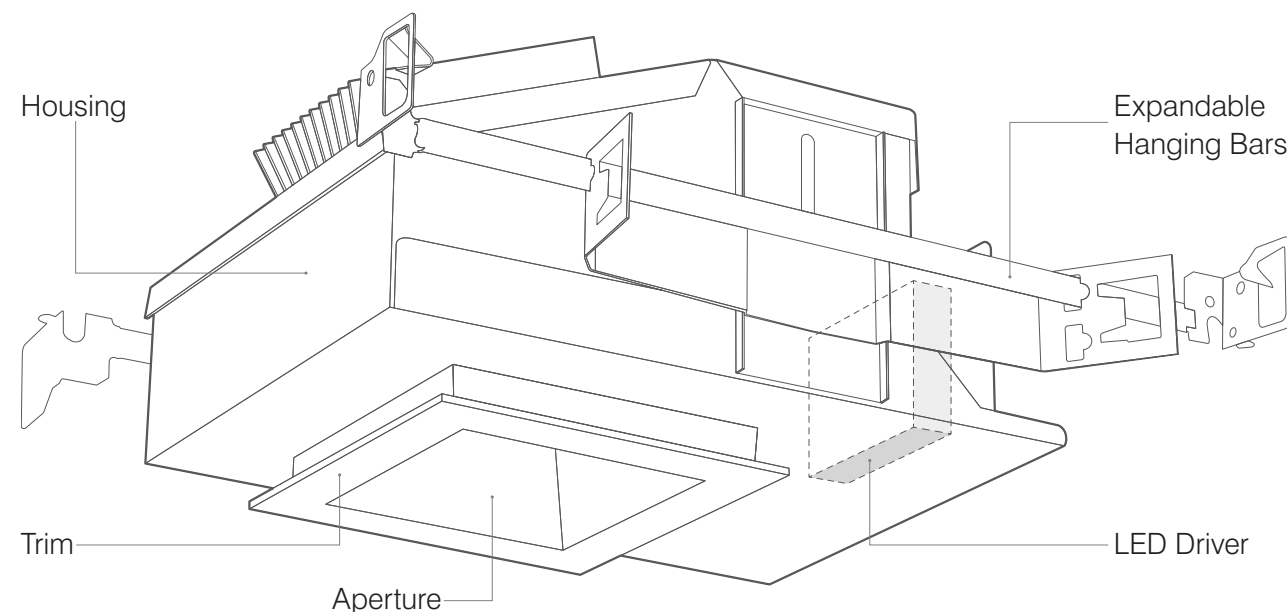

High performance: 3 year warranty. See www.ivalighting.com for full warranty details.

Manufactured in the USA

Why Provide LED Fixtures?

Ensuring compatibility between an LED dimmer, driver, and fixture can be difficult.

Finiré LED recessed lights simplify the specification process by offering a complete energy-saving solution.

Finiré provides both LED light and light control in one source. And having an all-in-one product will help you sell more on every job, grow revenue, and expand your business.

Finiré offers many additional benefits, including:

Energy compliance: Integrated OSRAM LED module that meets ENERGY STAR and California Title 24 standards.

Extended LED lamp and driver life: Finiré contains a high-performance heat-sink for maximum LED life and the Lutron Hi-lume LED driver—both rated for 50,000 hours.

Versatile design: Downlight, wall wash and adjustable fixture options with trim or trimless assemblies.

Straightforward installation: Rigid hanging, adjustable, with aim and lock options.

Project Versatility: Insulated ceiling (IC) and non-insulated ceiling (Non-IC) options are available.

Guaranteed compatibility: The fixtures were designed for ideal compatibility and performance with Lutron drivers and Lutron controls.

Easy maintenance: Field-replaceable LED light module and driver.

Non-IC Square Wall Wash Fixture

Fixture Types and Options

	Residential	Commercial
Type	Downlight*, Wall Wash, Adjustable	Downlight*, Wall Wash, Adjustable
Size (opening)	4"	4"
Housing	IC, Non-IC*	IC, Non-IC*
Aperture Style	Round*, Square	Round*, Square
LED Wattage	15W, 18W*	15W, 18W*
Color Temperature	2700K, 3100K	3500K, 4100K
Beam	40°, Pinhole, Slotted Pinhole	40°, Pinhole, Slotted Pinhole
Trim	Round*, Round Trimless, Square, Square Trimless	Round*, Round Trimless, Square, Square Trimless
Hanging	12–24" Expandable* Bars, 6–12" Expandable Bars, C-channel	12–24" Expandable* Bars, 6–12" Expandable Bars, C-channel
Control Method	Forward Phase 2-wire to 1%†, Lutron 3-wire to 1%	EcoSystem® (3-wire) to 1%, Lutron 3-wire to 1%
Ceiling Thickness	None*, 1", 1.5", 2" Plaster Rings	None*, 1", 1.5", 2" Plaster Rings

*standard option
†neutral wire required