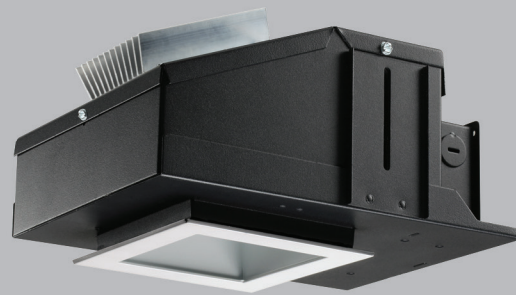

# New Ivalo® Finiré™ LED Recessed Lighting

Works with RadioRA® 2 and HomeWorks® QS whole home control systems

 **LUTRON**  
IVALO COLLECTION™