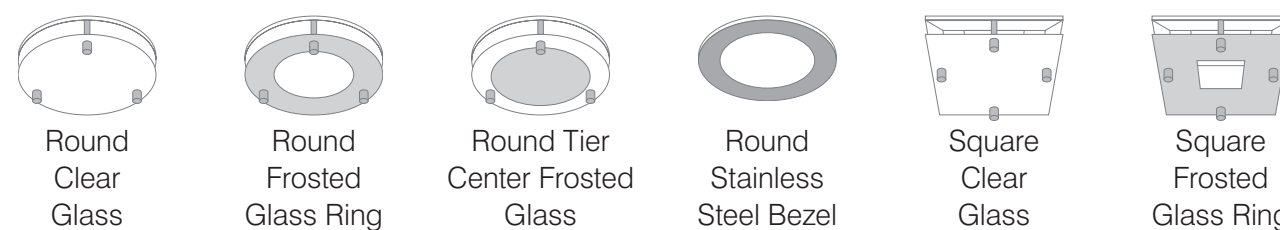

Fixture Types and Options

	Residential	Commercial
Type	Downlight*, Wall Wash, Adjustable	Downlight*, Wall Wash, Adjustable
Size (opening)	4"	4"
Housing	IC, Non-IC*	IC, Non-IC*
Aperture Style	Round*, Square	Round*, Square
LED Wattage	15W, 18W*	15W, 18W*
Color Temperature	2700K, 3100K	3500K, 4100K
Beam	40°, Pinhole, Slotted Pinhole	40°, Pinhole, Slotted Pinhole
Trim	Round*, Round Trimless, Square, Square Trimless	Round*, Round Trimless, Square, Square Trimless
Hanging	12–24" Expandable* Bars, 6–12" Expandable Bars, C-channel	12–24" Expandable* Bars, 6–12" Expandable Bars, C-channel
Control Method	Forward Phase 2-wire to 1%†, Lutron 3-wire to 1%	EcoSystem® (3-wire) to 1%, Lutron 3-wire to 1%
Ceiling Thickness	None*, 1", 1.5", 2" Plaster Rings	None*, 1", 1.5", 2" Plaster Rings

*standard option
†neutral wire required

Trim Finish and Color Options

	Matte White*	Matte Black	Soft Glow Metal	Clear Bright Alzak	Wheat Alzak	Oil-Rubbed Bronze
Round*	•	•	•	•	•	•
Round Trimless	•	•	•	•	•	•
Round Pinhole	•					
Round Slotted Pinhole	•					
Square	•	•	•			•
Square Trimless	•	•				
Square Pinhole	•					

Lens Options

	Micro Prism Solite™*	Frosted Glass	None
Round	•	•	•
Square	•	•	•

Decorative Trim Options

	Clear Glass	Frosted Glass Ring	Tier Center Frosted Glass	Stainless Steel Bezel
Round	•	•	•	•
Square	•	•		