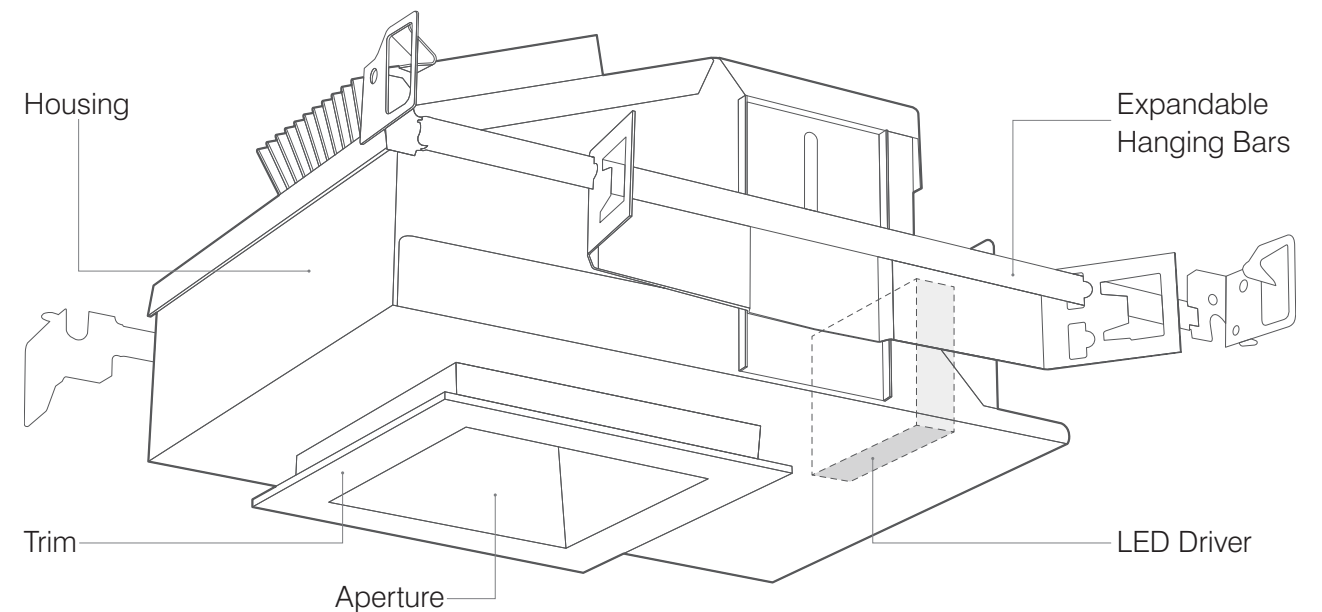

High performance: 3 year warranty. See www.ivalighting.com for full warranty details.

Manufactured in the USA

Why Provide LED Fixtures?

Ensuring compatibility between an LED dimmer, driver, and fixture can be difficult.

Finiré LED recessed lights simplify the specification process by offering a complete energy-saving solution.

Finiré provides both LED light and light control in one source. And having an all-in-one product will help you sell more on every job, grow revenue, and expand your business.

Finiré offers many additional benefits, including:

Energy compliance: Integrated OSRAM LED module that meets ENERGY STAR and California Title 24 standards.

Extended LED lamp and driver life: Finiré contains a high-performance heat-sink for maximum LED life and the Lutron Hi-lume LED driver—both rated for 50,000 hours.

Versatile design: Downlight, wall wash and adjustable fixture options with trim or trimless assemblies.

Straightforward installation: Rigid hanging, adjustable, with aim and lock options.

Project Versatility: Insulated ceiling (IC) and non-insulated ceiling (Non-IC) options are available.

Guaranteed compatibility: The fixtures were designed for ideal compatibility and performance with Lutron drivers and Lutron controls.

Easy maintenance: Field-replaceable LED light module and driver.

Non-IC Square Wall Wash Fixture

Fixture Types and Options

	Residential	Commercial
Type	Downlight*, Wall Wash, Adjustable	Downlight*, Wall Wash, Adjustable
Size (opening)	4"	4"
Housing	IC, Non-IC*	IC, Non-IC*
Aperture Style	Round*, Square	Round*, Square
LED Wattage	15W, 18W*	15W, 18W*
Color Temperature	2700K, 3100K	3500K, 4100K
Beam	40°, Pinhole, Slotted Pinhole	40°, Pinhole, Slotted Pinhole
Trim	Round*, Round Trimless, Square, Square Trimless	Round*, Round Trimless, Square, Square Trimless
Hanging	12–24" Expandable* Bars, 6–12" Expandable Bars, C-channel	12–24" Expandable* Bars, 6–12" Expandable Bars, C-channel
Control Method	Forward Phase 2-wire to 1%†, Lutron 3-wire to 1%	EcoSystem® (3-wire) to 1%, Lutron 3-wire to 1%
Ceiling Thickness	None*, 1", 1.5", 2" Plaster Rings	None*, 1", 1.5", 2" Plaster Rings

*standard option
†neutral wire required