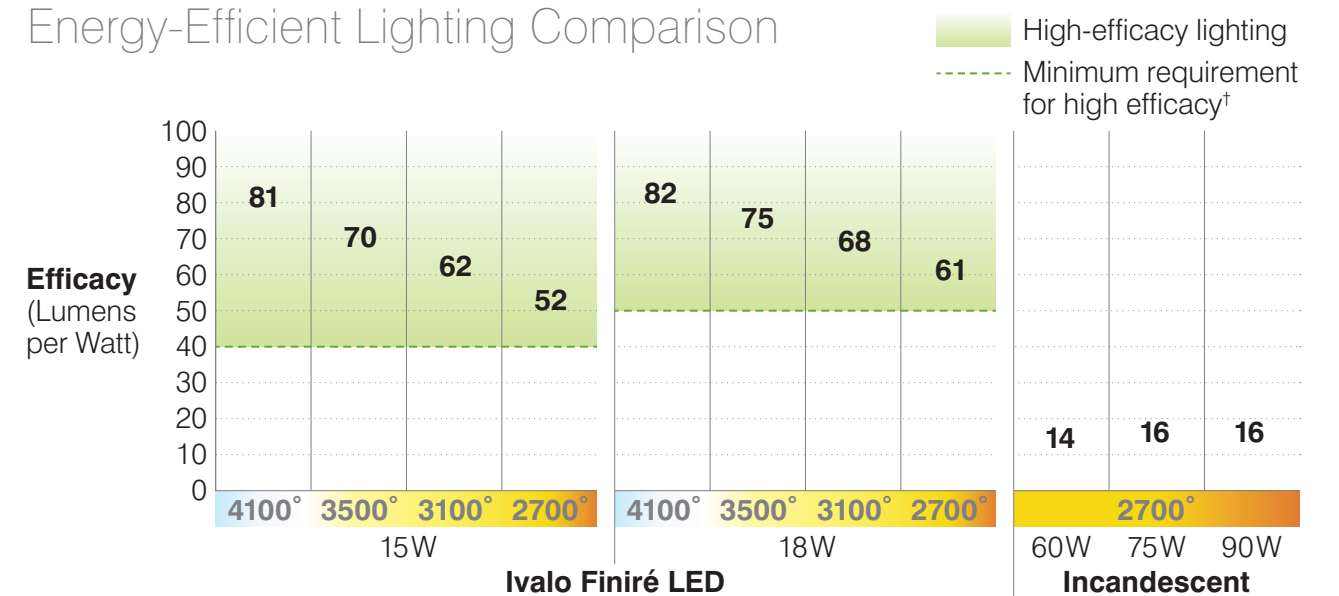

## Fixture Types and Options

	Residential	Commercial
<b>Type</b>	Downlight*, Wall Wash, Adjustable	Downlight*, Wall Wash, Adjustable
<b>Size (opening)</b>	4"	4"
<b>Housing</b>	IC, Non-IC*	IC, Non-IC*
<b>Aperture Style</b>	Round*, Square	Round*, Square
<b>LED Wattage</b>	15W, 18W*	15W, 18W*
<b>Color Temperature</b>	2700K, 3100K	3500K, 4100K
<b>Beam</b>	40°, Pinhole, Slotted Pinhole	40°, Pinhole, Slotted Pinhole
<b>Trim</b>	Round*, Round Trimless, Square, Square Trimless	Round*, Round Trimless, Square, Square Trimless
<b>Hanging</b>	12–24" Expandable* Bars, 6–12" Expandable Bars, C-channel	12–24" Expandable* Bars, 6–12" Expandable Bars, C-channel
<b>Control Method</b>	Forward Phase 2-wire to 1%†, Lutron 3-wire to 1%	EcoSystem® (3-wire) to 1%, Lutron 3-wire to 1%
<b>Ceiling Thickness</b>	None*, 1", 1.5", 2" Plaster Rings	None*, 1", 1.5", 2" Plaster Rings

Finiré Light Output

Color Temperature (Kelvin)	LED Wattage	Lumens	Efficacy Lumens/Watt
4100°	15W	1210	81
	18W	1480	82
3500°	15W	1050	70
	18W	1350	75
3100°	15W	925	62
	18W	1220	68
2700°	15W	780	52
	18W	1100	61

Incandescent Light Output

Color Temperature (Kelvin)	Incandescent Wattage	Approximate Lumens*	Approximate Lumens/Watt
2700°	60W	850	14
	75W	1200	16
	90W	1450	16

Energy-Efficient Lighting Comparison