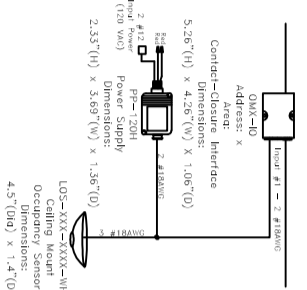

Sensors.slb

GRX-IO w/ Ceiling Mt and PP-120

QSE-IO w/ Ceiling Mt and PP-120

GRX-CESA-120PKG

GRX-CESA-277PKG

GRX-IO w/ (3) Cling Mt and PP-120

QSE-IO w/ (3) Cling Mt and PP-120

GRX-CESI-120PKG

GRX-CESI-277PKG

STAND ALONE WALL MOUNT

OMX-IO w/ Ceiling Mt and PP-120

Wall Mount

Ceiling Mount

STAND ALONE CEILING MOUNT

OMX-IO w/ (3) Cling Mt and PP-120

MOS-CM-15

LRF2-OWLB-P-WH

LRF2-VCRB-P-WH

LRF2-OCRB-P-WH

LRF2-DCRB-WH

GRX-CESO-120PKG

GRX-CESO-277PKG

PP-120H

PP-277H