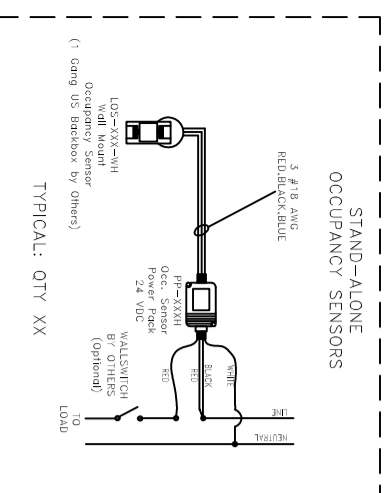

Sensors.slb

GRX-IO w/ Ceiling Mt and PP-120

QSE-IO w/ Ceiling Mt and PP-120

GRX-CESA-120PKG

GRX-CESA-277PKG

GRX-IO w/ (3) Cling Mt and PP-120

QSE-IO w/ (3) Cling Mt and PP-120

GRX-CESI-120PKG

GRX-CESI-277PKG

STAND ALONE WALL MOUNT

OMX-IO w/ Ceiling Mt and PP-120

Wall Mount

Ceiling Mount

STAND ALONE CEILING MOUNT

OMX-IO w/ (3) Cling Mt and PP-120

MOS-CM-15

LRF2-OWLB-P-WH

LRF2-VCRB-P-WH

LRF2-OCRB-P-WH

LRF2-DCRB-WH

GRX-CESO-120PKG

GRX-CESO-277PKG

PP-120H

PP-277H