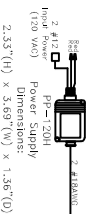

GRX-CESI-277PKG

STAND ALONE WALL MOUNT

OMX-IO w/ Ceiling Mt and PP-120

Wall Mount

Ceiling Mount

STAND ALONE CEILING MOUNT

OMX-IO w/ (3) Cling Mt and PP-120

MOS-CM-15

LRF2-OWLB-P-WH

LRF2-VCRB-P-WH

LRF2-OCRB-P-WH

LRF2-DCRB-WH

GRX-CESO-120PKG

GRX-CESO-277PKG

PP-120H

PP-277H