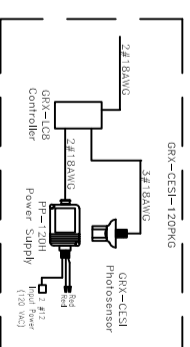

Sensors.slb

GRX-IO w/ Ceiling Mt and PP-120

QSE-IO w/ Ceiling Mt and PP-120

GRX-CESA-120PKG

GRX-CESA-277PKG

GRX-IO w/ (3) Cling Mt and PP-120

QSE-IO w/ (3) Cling Mt and PP-120

GRX-CESI-120PKG

GRX-CESI-277PKG

STAND ALONE WALL MOUNT

OMX-IO w/ Ceiling Mt and PP-120

Wall Mount

Ceiling Mount

STAND ALONE CEILING MOUNT

OMX-IO w/ (3) Cling Mt and PP-120

MOS-CM-15

LRF2-OWLB-P-WH

LRF2-VCRB-P-WH

LRF2-OCRB-P-WH

LRF2-DCRB-WH

GRX-CESO-120PKG

GRX-CESO-277PKG

PP-120H

PP-277H