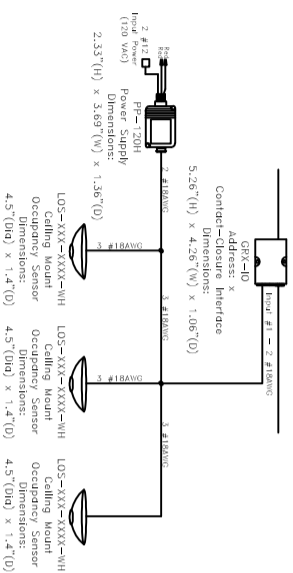

Sensors.slb

GRX-IO w/ Ceiling Mt and PP-120

QSE-IO w/ Ceiling Mt and PP-120

GRX-CESA-120PKG

GRX-CESA-277PKG

GRX-IO w/ (3) Cling Mt and PP-120

QSE-IO w/ (3) Cling Mt and PP-120

GRX-CESI-120PKG

GRX-CESI-277PKG

STAND ALONE WALL MOUNT

OMX-IO w/ Ceiling Mt and PP-120

Wall Mount

Ceiling Mount

STAND ALONE CEILING MOUNT

OMX-IO w/ (3) Cling Mt and PP-120

MOS-CM-15

LRF2-OWLB-P-WH

LRF2-VCRB-P-WH

LRF2-OCRB-P-WH

LRF2-DCRB-WH

GRX-CESO-120PKG

GRX-CESO-277PKG

PP-120H

PP-277H