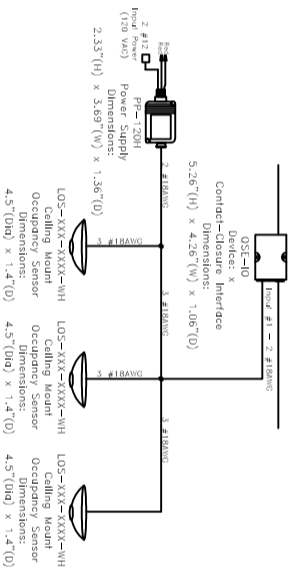

Sensors.slb

GRX-IO w/ Ceiling Mt and PP-120

QSE-IO w/ Ceiling Mt and PP-120

GRX-CESA-120PKG

GRX-CESA-277PKG

GRX-IO w/ (3) Cling Mt and PP-120

QSE-IO w/ (3) Cling Mt and PP-120

GRX-CESI-120PKG

GRX-CESI-277PKG

STAND ALONE WALL MOUNT

OMX-IO w/ Ceiling Mt and PP-120

Wall Mount

Ceiling Mount

STAND ALONE CEILING MOUNT

OMX-IO w/ (3) Cling Mt and PP-120

MOS-CM-15

LRF2-OWLB-P-WH

LRF2-VCRB-P-WH

LRF2-OCRB-P-WH

LRF2-DCRB-WH

GRX-CESO-120PKG

GRX-CESO-277PKG

PP-120H

PP-277H