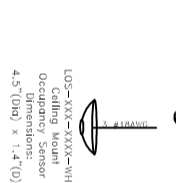

GRX-CESI-277PKG

STAND ALONE WALL MOUNT

OMX-IO w/ Ceiling Mt and PP-120

Wall Mount

Ceiling Mount

STAND ALONE CEILING MOUNT

OMX-IO w/ (3) Cling Mt and PP-120

MOS-CM-15