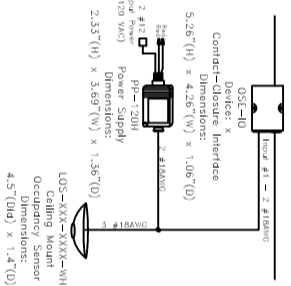

Sensors.slb

GRX-IO w/ Ceiling Mt and PP-120

QSE-IO w/ Ceiling Mt and PP-120

GRX-CESA-120PKG

GRX-CESA-277PKG

GRX-IO w/ (3) Cling Mt and PP-120

QSE-IO w/ (3) Cling Mt and PP-120

GRX-CESI-120PKG

GRX-CESI-277PKG

STAND ALONE WALL MOUNT

OMX-IO w/ Ceiling Mt and PP-120

Wall Mount

Ceiling Mount

STAND ALONE CEILING MOUNT

OMX-IO w/ (3) Cling Mt and PP-120

MOS-CM-15

LRF2-OWLB-P-WH

LRF2-VCRB-P-WH

LRF2-OCRB-P-WH

LRF2-DCRB-WH

GRX-CESO-120PKG

GRX-CESO-277PKG

PP-120H

PP-277H