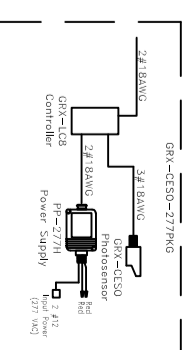

Sensors.slb

GRX-IO w/ Ceiling Mt and PP-120

QSE-IO w/ Ceiling Mt and PP-120

GRX-CESA-120PKG

GRX-CESA-277PKG

GRX-IO w/ (3) Cling Mt and PP-120

QSE-IO w/ (3) Cling Mt and PP-120

GRX-CESI-120PKG

GRX-CESI-277PKG

STAND ALONE WALL MOUNT

OMX-IO w/ Ceiling Mt and PP-120

Wall Mount

Ceiling Mount

STAND ALONE CEILING MOUNT

OMX-IO w/ (3) Cling Mt and PP-120

MOS-CM-15

LRF2-OWLB-P-WH

LRF2-VCRB-P-WH

LRF2-OCRB-P-WH

LRF2-DCRB-WH

GRX-CESO-120PKG

GRX-CESO-277PKG

PP-120H

PP-277H