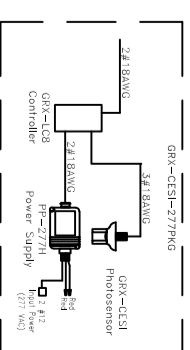

Sensors.slb

GRX-IO w/ Ceiling Mt and PP-120

QSE-IO w/ Ceiling Mt and PP-120

GRX-CESA-120PKG

GRX-CESA-277PKG

GRX-IO w/ (3) Cling Mt and PP-120

QSE-IO w/ (3) Cling Mt and PP-120

GRX-CESI-120PKG

GRX-CESI-277PKG

STAND ALONE WALL MOUNT

OMX-IO w/ Ceiling Mt and PP-120

Wall Mount

Ceiling Mount

STAND ALONE CEILING MOUNT

OMX-IO w/ (3) Cling Mt and PP-120

MOS-CM-15

LRF2-OWLB-P-WH

LRF2-VCRB-P-WH

LRF2-OCRB-P-WH

LRF2-DCRB-WH

GRX-CESO-120PKG

GRX-CESO-277PKG

PP-120H

PP-277H