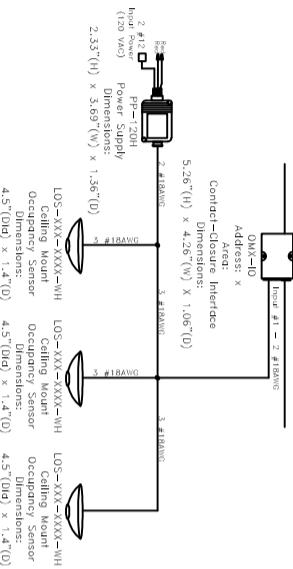

Sensors.slb

GRX-IO w/ Ceiling Mt and PP-120

QSE-IO w/ Ceiling Mt and PP-120

GRX-CESA-120PKG

GRX-CESA-277PKG

GRX-IO w/ (3) Cling Mt and PP-120

QSE-IO w/ (3) Cling Mt and PP-120

GRX-CESI-120PKG

GRX-CESI-277PKG

STAND ALONE WALL MOUNT

OMX-IO w/ Ceiling Mt and PP-120

Wall Mount

Ceiling Mount

STAND ALONE CEILING MOUNT

OMX-IO w/ (3) Cling Mt and PP-120

MOS-CM-15

LRF2-OWLB-P-WH

LRF2-VCRB-P-WH

LRF2-OCRB-P-WH

LRF2-DCRB-WH

GRX-CESO-120PKG

GRX-CESO-277PKG

PP-120H

PP-277H