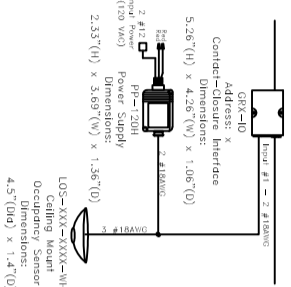

Sensors.slb

GRX-IO w/ Ceiling Mt and PP-120

QSE-IO w/ Ceiling Mt and PP-120

GRX-CESA-120PKG

GRX-CESA-277PKG

GRX-IO w/ (3) Cling Mt and PP-120

QSE-IO w/ (3) Cling Mt and PP-120

GRX-CESI-120PKG

GRX-CESI-277PKG

STAND ALONE WALL MOUNT

OMX-IO w/ Ceiling Mt and PP-120

Wall Mount

Ceiling Mount

STAND ALONE CEILING MOUNT

OMX-IO w/ (3) Cling Mt and PP-120

MOS-CM-15

LRF2-OWLB-P-WH

LRF2-VCRB-P-WH

LRF2-OCRB-P-WH

LRF2-DCRB-WH

GRX-CESO-120PKG

GRX-CESO-277PKG

PP-120H

PP-277H