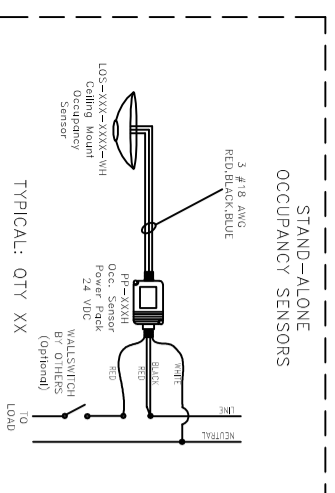

Sensors.slb

GRX-IO w/ Ceiling Mt and PP-120

QSE-IO w/ Ceiling Mt and PP-120

GRX-CESA-120PKG

GRX-CESA-277PKG

GRX-IO w/ (3) Cling Mt and PP-120

QSE-IO w/ (3) Cling Mt and PP-120

GRX-CESI-120PKG

GRX-CESI-277PKG

STAND ALONE WALL MOUNT

OMX-IO w/ Ceiling Mt and PP-120

Wall Mount

Ceiling Mount

STAND ALONE CEILING MOUNT

OMX-IO w/ (3) Cling Mt and PP-120

MOS-CM-15

LRF2-OWLB-P-WH

LRF2-VCRB-P-WH

LRF2-OCRB-P-WH

LRF2-DCRB-WH

GRX-CESO-120PKG

GRX-CESO-277PKG

PP-120H

PP-277H