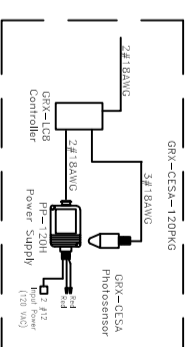

Sensors.slb

GRX-IO w/ Ceiling Mt and PP-120

QSE-IO w/ Ceiling Mt and PP-120

GRX-CESA-120PKG

GRX-CESA-277PKG

GRX-IO w/ (3) Cling Mt and PP-120

QSE-IO w/ (3) Cling Mt and PP-120

GRX-CESI-120PKG

GRX-CESI-277PKG

STAND ALONE WALL MOUNT

OMX-IO w/ Ceiling Mt and PP-120

Wall Mount

Ceiling Mount

STAND ALONE CEILING MOUNT

OMX-IO w/ (3) Cling Mt and PP-120

MOS-CM-15

LRF2-OWLB-P-WH

LRF2-VCRB-P-WH

LRF2-OCRB-P-WH

LRF2-DCRB-WH

GRX-CESO-120PKG

GRX-CESO-277PKG

PP-120H

PP-277H