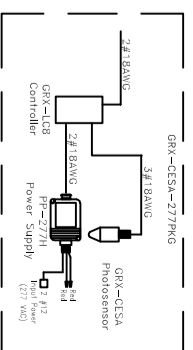

Sensors.slb

GRX-IO w/ Ceiling Mt and PP-120

QSE-IO w/ Ceiling Mt and PP-120

GRX-CESA-120PKG

GRX-CESA-277PKG

GRX-IO w/ (3) Cling Mt and PP-120

QSE-IO w/ (3) Cling Mt and PP-120

GRX-CESI-120PKG

GRX-CESI-277PKG

STAND ALONE WALL MOUNT

OMX-IO w/ Ceiling Mt and PP-120

Wall Mount

Ceiling Mount

STAND ALONE CEILING MOUNT

OMX-IO w/ (3) Cling Mt and PP-120

MOS-CM-15

LRF2-OWLB-P-WH

LRF2-VCRB-P-WH

LRF2-OCRB-P-WH

LRF2-DCRB-WH

GRX-CESO-120PKG

GRX-CESO-277PKG

PP-120H

PP-277H