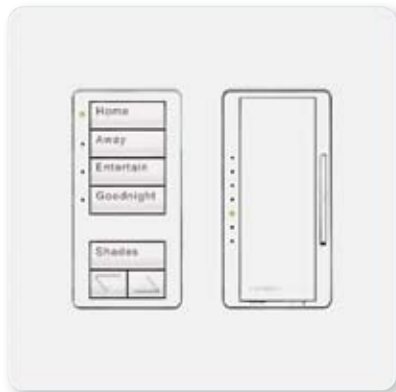

Minimize the controls on the wall by designing a system which uses remote dimming and switching panels controlled by elegant keypads in each room.

seeTouch®
keypad

remote
dimming panel

Architectural style wired Vareo® dimmer and seeTouch® keypads provide simple, clean lines in a local control option. Choose control of individual lights or create scenes that set the mood for any occasion.

seeTouch® keypad and Vareo® dimmer in 2-gang architectural wallplate

Choose designer style dimmers and switches to control lights locally for intuitive, cost-effective control of lighting. Keypads control lights and shades in and around the home. Available wired and wireless (RF).