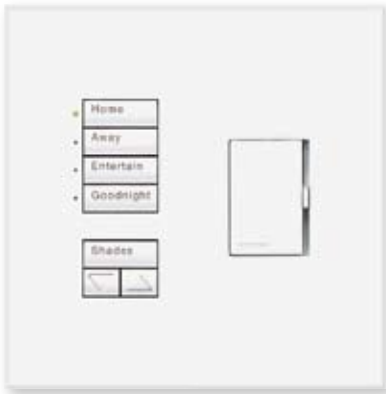

Minimize the controls on the wall by designing a system which uses remote dimming and switching panels controlled by elegant keypads in each room.

seeTouch®
keypad

remote
dimming panel

Architectural style wired Vareo® dimmer and seeTouch® keypads provide simple, clean lines in a local control option. Choose control of individual lights or create scenes that set the mood for any occasion.

seeTouch® keypad and Vareo® dimmer in 2-gang architectural wallplate

Choose designer style dimmers and switches to control lights locally for intuitive, cost-effective control of lighting. Keypads control lights and shades in and around the home. Available wired and wireless (RF).