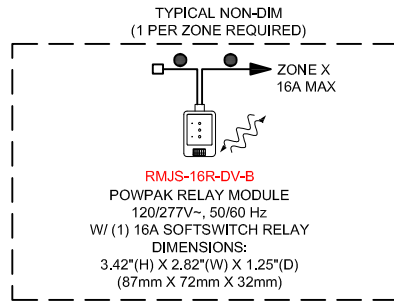

TYPICAL PRIVATE OFFICE - SWITCHING

IECC 2012

SEQUENCE OF OPERATIONS:

OCCUPANT ENTERS:

- LIGHTS DO NOT AUTOMATICALLY TURN ON WHEN AN OCCUPANT ENTERS THE SPACE; LIGHTS MUST BE TURNED ON MANUALLY.

WHEN OCCUPIED:

- MANUAL: OCCUPANT USES WALL SWITCH TO TURN ALL LIGHTS OFF.

OCCUPANT EXITS:

- ALL LIGHTS AUTOMATICALLY TURN OFF 15 MINUTES AFTER ALL OCCUPANTS EXIT.

WIRING LEGEND:

□ INPUT POWER (NORMAL)

● 2 #12AWG (4 mm²)

~ 1-WAY RF COMMUNICATION

~ 2-WAY RF COMMUNICATION

SYMBOL LEGEND:

WIRELESS OCCUPANCY SENSOR

WIRELESS KEYPAD

SPEC:

WIRELESS NETWORK:

1. RF FREQUENCY: 434 MHZ; OPERATE IN FCC GOVERNED FREQUENCY SPECTRUM FOR PERIODIC OPERATION; CONTINUOUS TRANSMISSION SPECTRUM IS NOT PERMITTED.
   1. WIRELESS SENSORS, WIRELESS KEYPADS AND WIRELESS LOAD CONTROL DEVICES DO NOT OPERATE IN THE NOISY 2.4 GHZ FREQUENCY BAND WHERE HIGH POTENTIAL FOR RF INTERFERENCE EXISTS.
2. LOCAL ROOM DEVICES COMMUNICATE DIRECTLY WITH EACH OTHER (AND NOT THROUGH A CENTRAL HUB OR PROCESSOR) TO ENSURE:
   1. RELIABILITY OF SYSTEM PERFORMANCE.
   2. FAST RESPONSE TIME TO EVENTS IN THE SPACE (E.G. BUTTON PRESSES OR SENSOR SIGNALS).
   3. INDEPENDENT OPERATION IN THE EVENT OF THE WIRELESS HUB BEING REMOVED OR DAMAGED.

WIRELESS KEYPADS

1. DOES NOT REQUIRE EXTERNAL POWER PACKS, POWER OR COMMUNICATION WIRING.
2. ALLOWS FOR EASY REPROGRAMMING WITHOUT REPLACING UNIT.
3. INCLUDES LED TO INDICATE BUTTON PRESS OR PROGRAMMING MODE STATUS.
4. MOUNTING:
   1. CAPABLE OF BEING MOUNTED WITH A TABLE STAND OR DIRECTLY TO A WALL UNDER A FACEPLATE, BACKBOX OPTIONAL.
5. 10 YEAR BATTERY LIFE