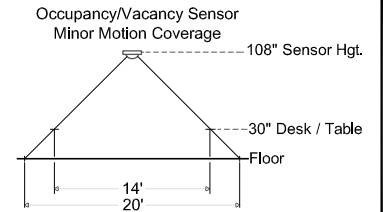

SENSOR COVERAGE - N.T.S.
TYPICAL OFFICE FURNITURE HEIGHTS

**VIVE STANDALONE
PRIVATE OFFICE**

LOCATION TBD

**CONCEPT DRAWING
NOT FOR CONSTRUCTION**

Project Number: N/A

Drawn By: RT

Drawing Revision: 6

Drawing Date:

Sheet: 1 OF 1