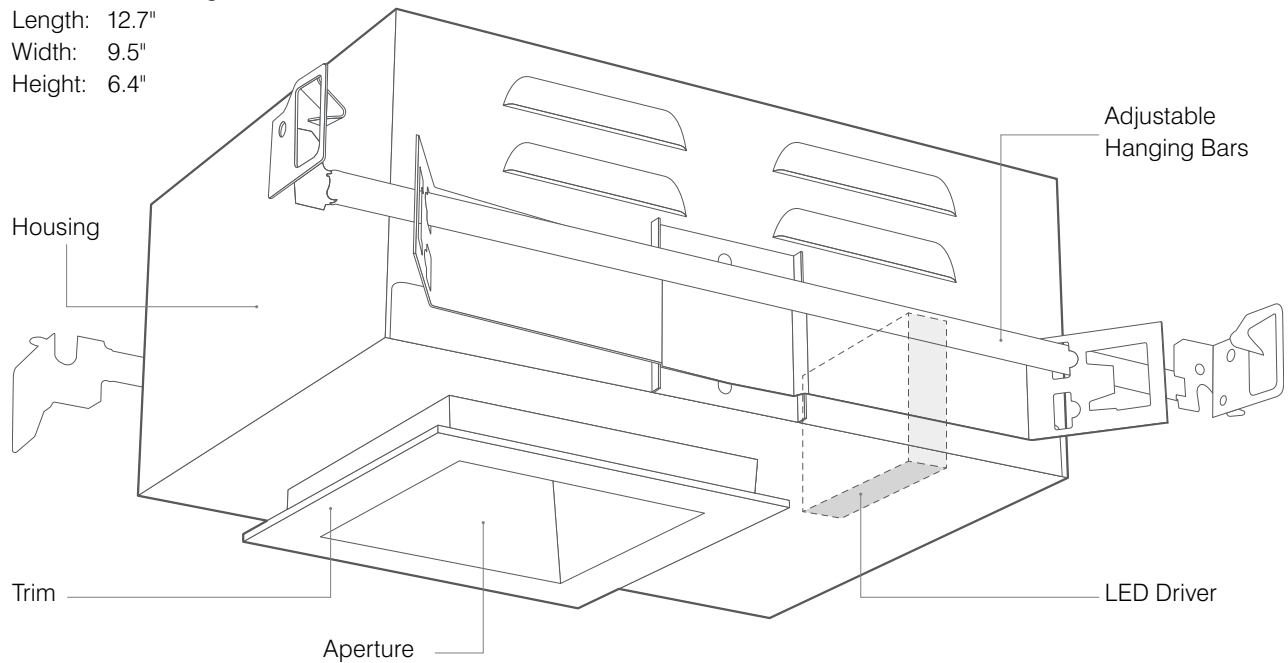

Standard housing dimensions*

Length: 12.7"

Width: 9.5"

Height: 6.4"

*Reference the Finiré™ specification sheets for drawings and dimensions by fixture type at www.ivaloighting.com.

Fixture Types and Options