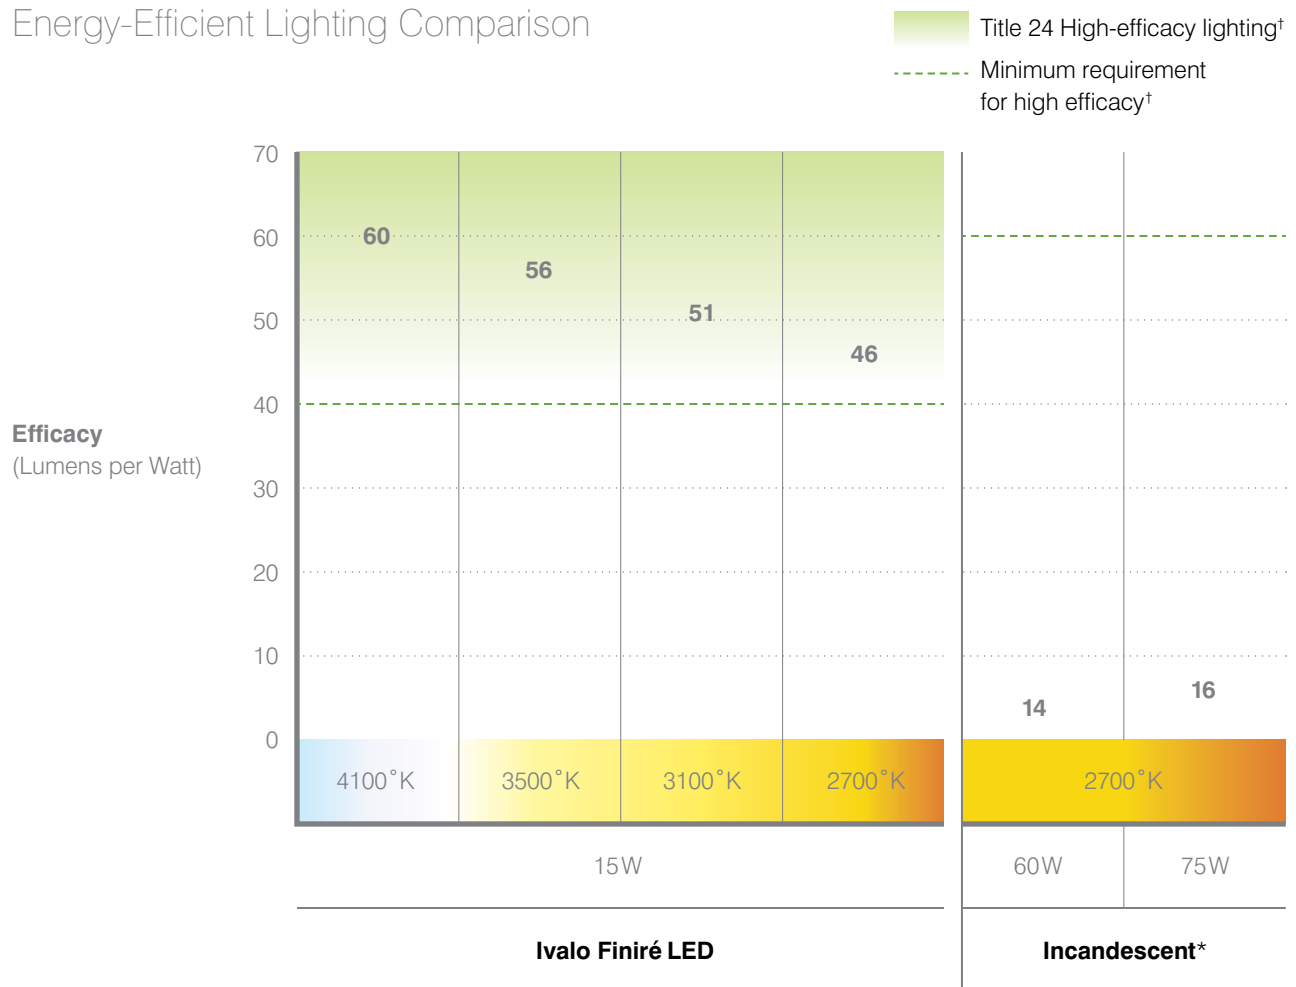

Round Frosted Glass Ring

Round Tier Center Frosted Glass

Round Stainless Steel Bezel

Square Clear Glass

Square Frosted Glass Ring

Performance

Light Output Comparison

	Ivalo Finiré™ LED								Incandescent*	
Color Temperature (Kelvin)	4100°K	3500°K	3100°K	2700°K	4100°K	3500°K	3100°K	2700°K	2700°K	
Lumens (see note)	900	840	770	700	1180	1050	960	880	850	1200
Wattage	15W				22W				60W	75W

Note: The chart above represents standard fixture and lamp performance for comparisons only. Reference Finiré specification sheets for photometric data and efficiency losses by trim type.

Energy-Efficient Lighting Comparison