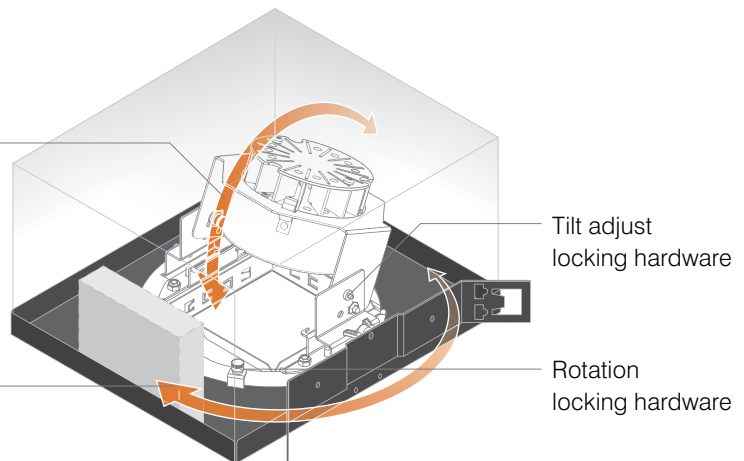

Clips (x2) to hold trim

Removable trim assemblies
(Designed for field-replaceable
LED light module and driver)

Adjustable Fixtures

Tilt adjustability up to 42°
(Accommodates sloped ceilings)

Rotational adjustability up to 357°