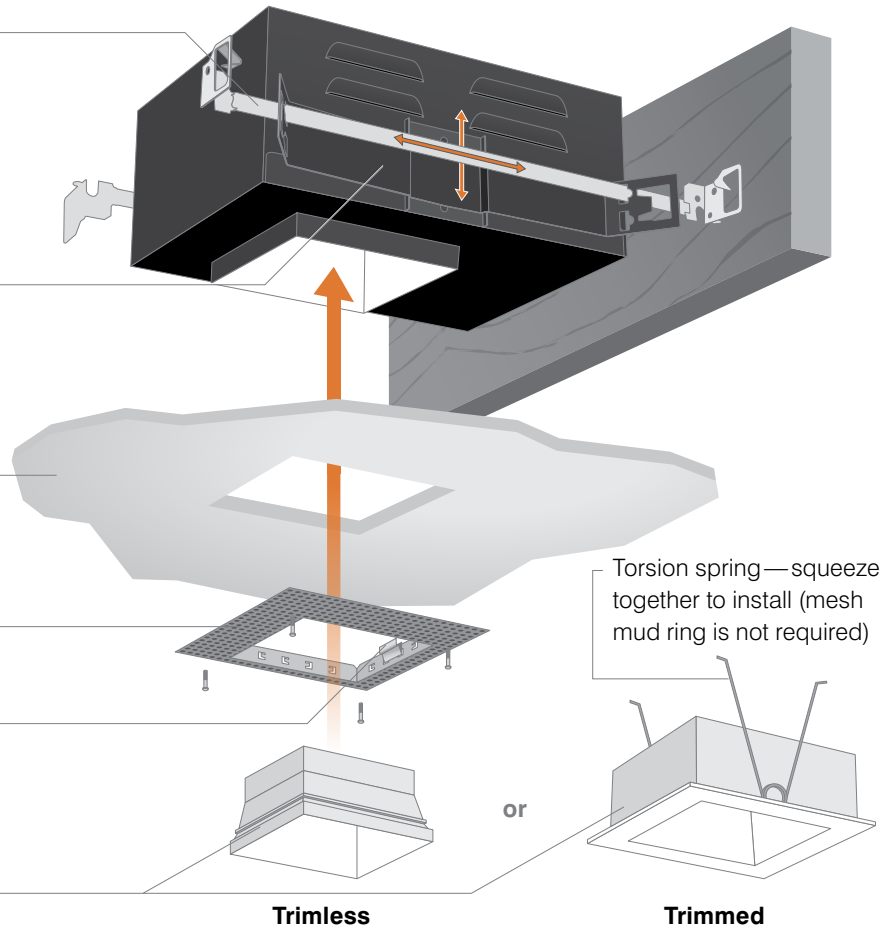

Standard housing dimensions*

Length: 12.7"

Width: 9.5"

Height: 6.4"

*Reference the Finiré™ specification sheets for drawings and dimensions by fixture type at www.ivaloighting.com.

Fixture Types and Options

	Residential	Commercial
Type	Downlight [†] , Wall Wash, Adjustable	Downlight [†] , Wall Wash, Adjustable
Size (opening)	4" [†]	4" [†]
Housing	Non-IC, IC	Non-IC
Aperture Style	Round [†] , Square	Round [†] , Square
LED Wattage	15W [†] (Non-IC or IC), 22W (Non-IC only)	22W [†]
Color Temperature	2700K [†] , 3100K, 3500K	3500K [†] , 4100K
Beam	Wide [†] , Medium, Pinhole, Slotted Pinhole	Wide [†] , Medium, Pinhole, Slotted Pinhole
Trim	Round [†] , Round Trimless, Square, Square Trimless	Round [†] , Round Trimless, Square, Square Trimless
Hanging	14–24" Adjustable Hanging Bars [†] , 8–13" Adjustable Hanging Bars, C-Channel	14–24" Adjustable Hanging Bars [†] , 8–13" Adjustable Hanging Bars, C-Channel
Control Method	Forward Phase 2-wire to 1% [†]	EcoSystem® (3-wire) to 1% [†] , Lutron 3-wire to 1%
Ceiling Thickness	Up to 0.5" [†] , 1", 1.5", 2" Plaster Rings	Up to 0.5" [†] , 1", 1.5", 2" Plaster Rings

[†] standard option
[‡] neutral wire required

Product Features

All Fixtures

Adjustable hanging bars 8–24"
(Rigid hanging options also available)

Adjustable mounting brackets

Ceiling

Mesh mud ring for clean plastering
(Trimless versions only)

Clips (x2) to hold trim

Removable trim assemblies
(Designed for field-replaceable
LED light module and driver)

Adjustable Fixtures

Tilt adjustability up to 42°
(Accommodates sloped ceilings)

Rotational adjustability up to 357°