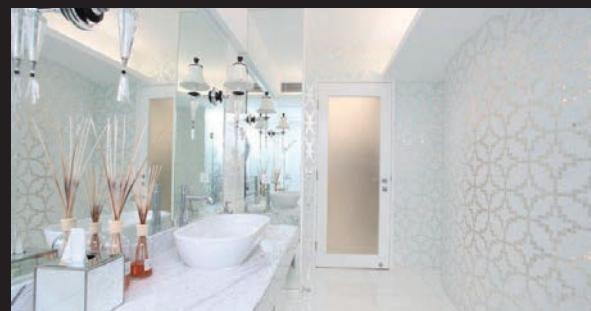

### Master Bathroom:

UMU glass was installed in bathroom areas where privacy is a critical issue. Lutron's seeTouch™ Keypads featuring large engraved buttons with backlighting for readability at any time of the day. A series of events begin when someone enters the bathroom and presses the keypad buttons. The space will be lit up gradually, shades come down, UMU glass becomes translucent. The owners can then enjoy their private moment in a relaxing ambience.