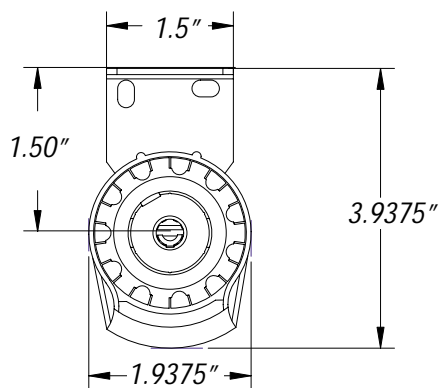

System Details

Manual System Details

V8 CLUTCH

INSTALLATION OPTIONS

Wall Mount

Ceiling Mount

3" Fascia Mount

Manual System Details