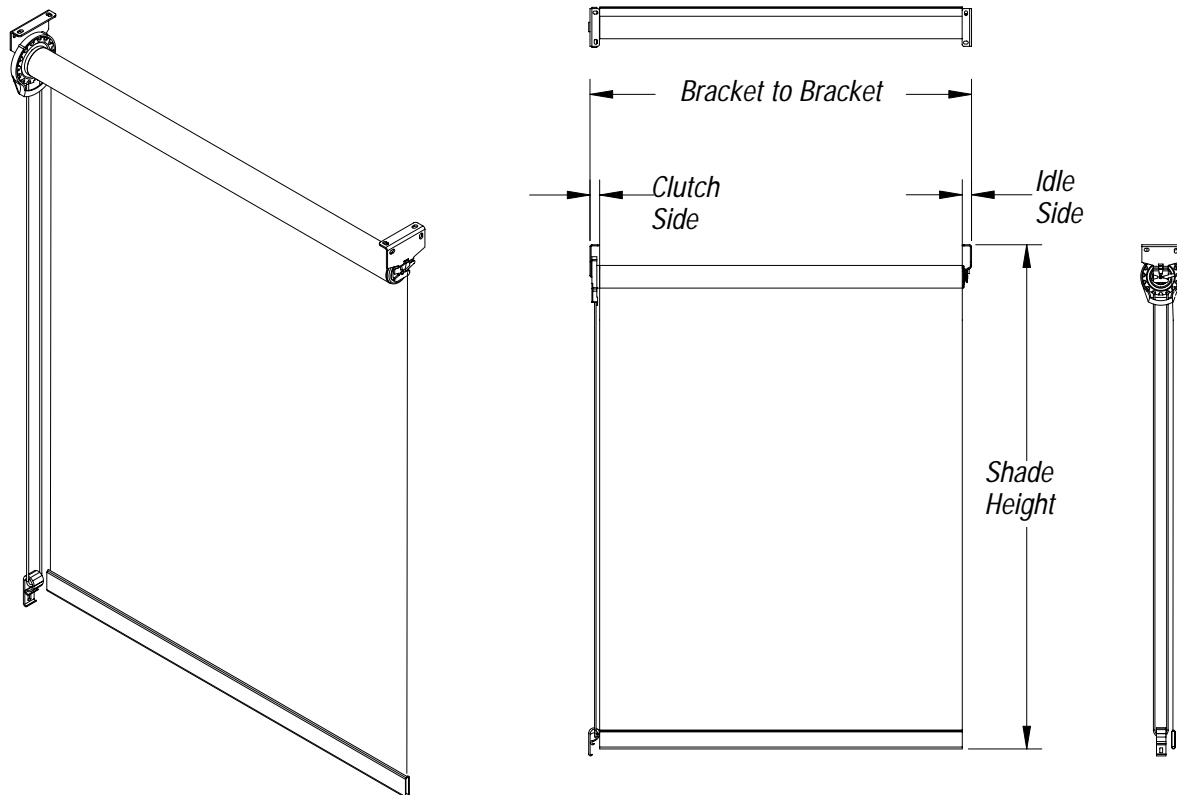

Manual System Details

V16 CLUTCH

SYSTEM DETAILS

INSTALLATION OPTIONS