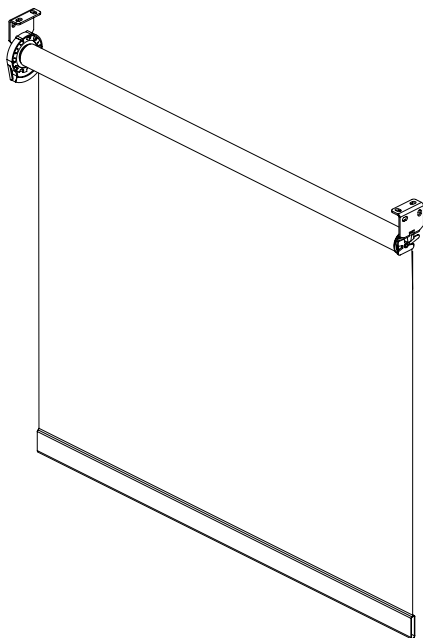

System Details

Manual System Details

V8 CLUTCH

INSTALLATION OPTIONS

Wall Mount

Ceiling Mount

3" Fascia Mount

Manual System Details