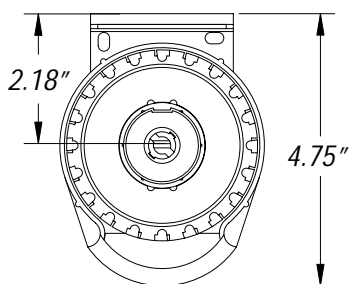

Ceiling Mount
with Spring Assist
Window Treatment Motorization