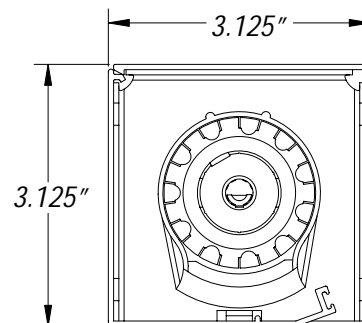

System Details

Manual System Details

V8 CLUTCH

INSTALLATION OPTIONS

Wall Mount

Ceiling Mount

3" Fascia Mount

Manual System Details