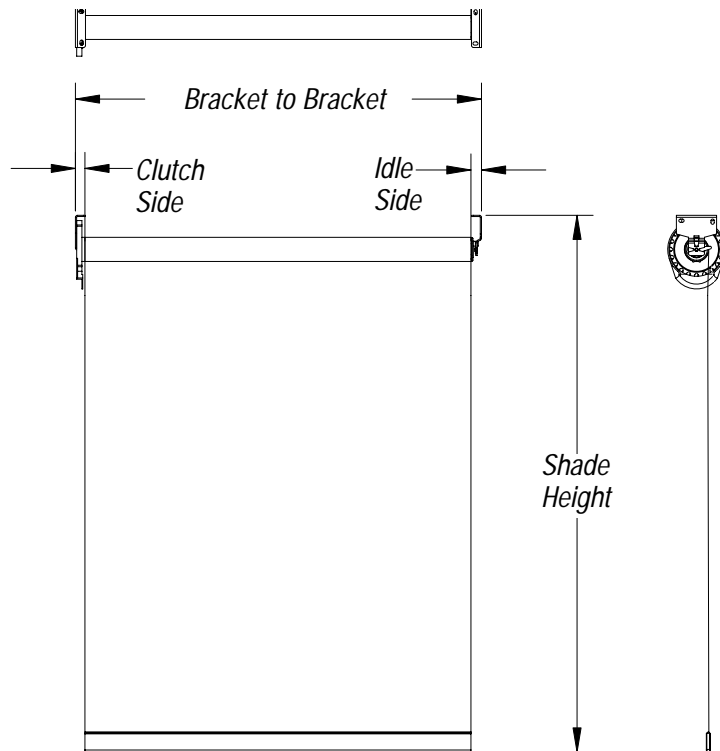

V16 CLUTCH

SYSTEM DETAILS

INSTALLATION OPTIONS

Manual System Details

V24 CLUTCH

INSTALLATION OPTIONS

Ceiling Mount

Wall Mount