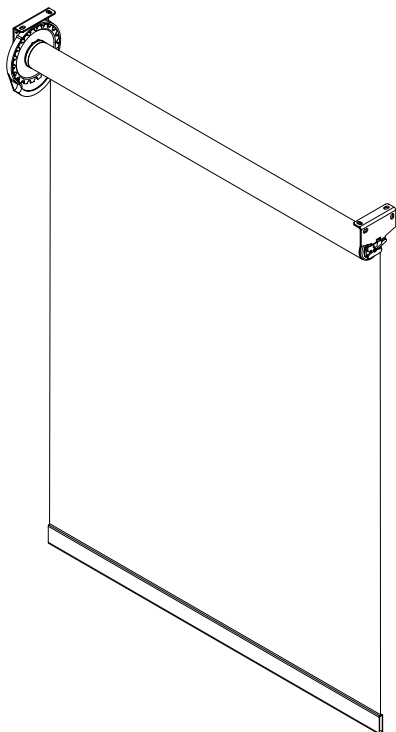

System Details

Manual System Details

V8 CLUTCH

INSTALLATION OPTIONS

Wall Mount

Ceiling Mount

3" Fascia Mount

Manual System Details

V16 CLUTCH

SYSTEM DETAILS

INSTALLATION OPTIONS

Manual System Details

V24 CLUTCH

INSTALLATION OPTIONS

Ceiling Mount

Wall Mount