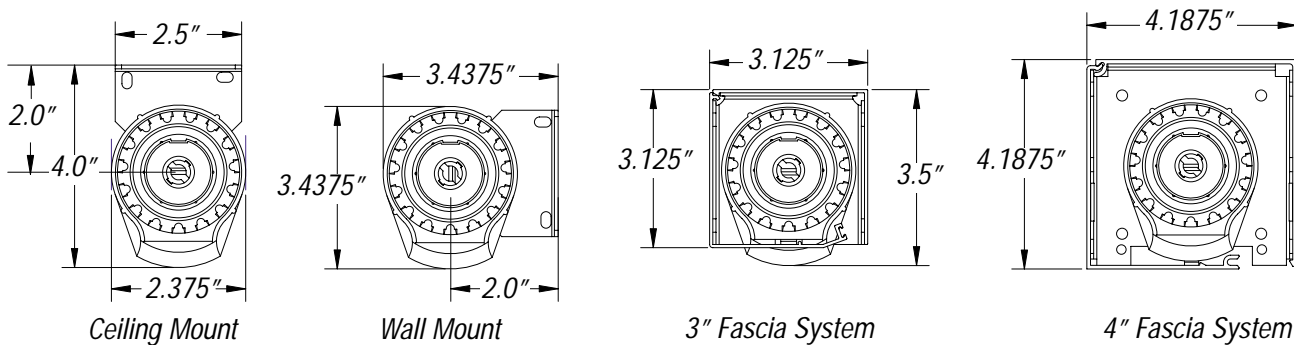

Manual System Details

V16 CLUTCH

SYSTEM DETAILS

INSTALLATION OPTIONS