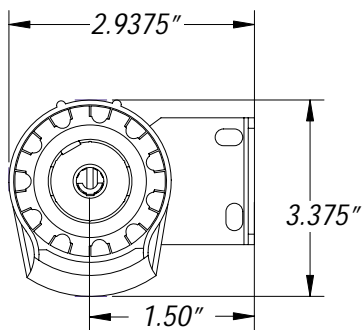

System Details

Manual System Details

V8 CLUTCH

INSTALLATION OPTIONS

Wall Mount

Ceiling Mount

3" Fascia Mount

Manual System Details