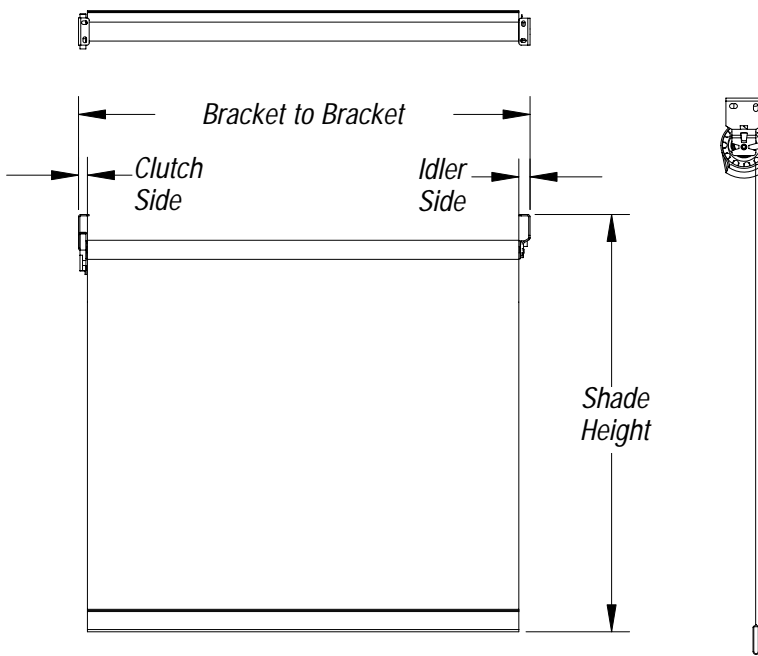

System Details

Manual System Details

V8 CLUTCH

INSTALLATION OPTIONS

Wall Mount

Ceiling Mount

3" Fascia Mount

Manual System Details