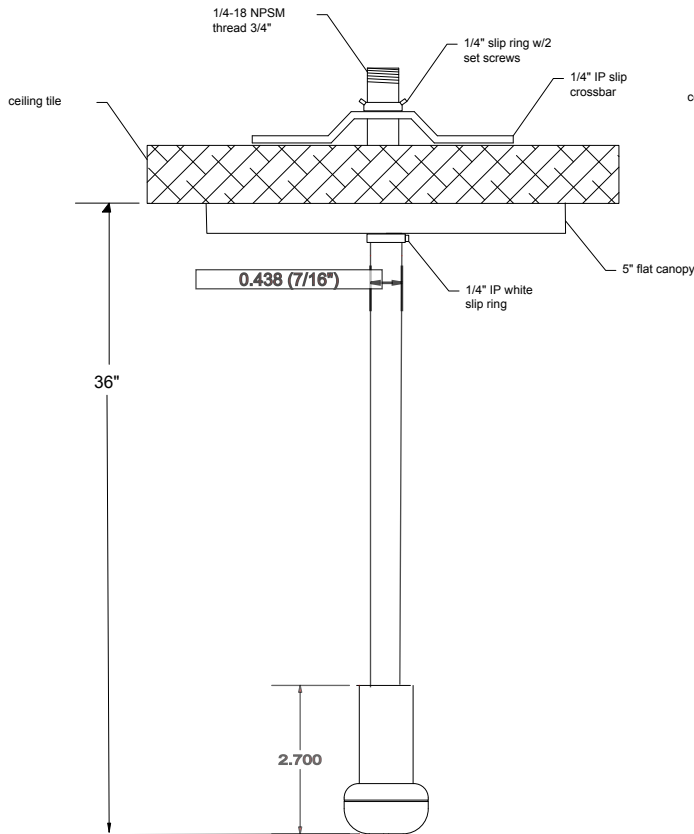

EcoSystem Sensor Post

The EcoSystem sensor post allows standard EcoSystem IR receivers or daylight sensors to be extended from any ceiling for a length of up to 36". The post easily mounts to ceiling tiles or with mounting brackets to a 4" x 4" J-Box.

Ceiling Tile Mount

J-Box Mount

Job Name: <input type="text"/>	Model Numbers: <input type="text"/>
Job Number: <input type="text"/>	