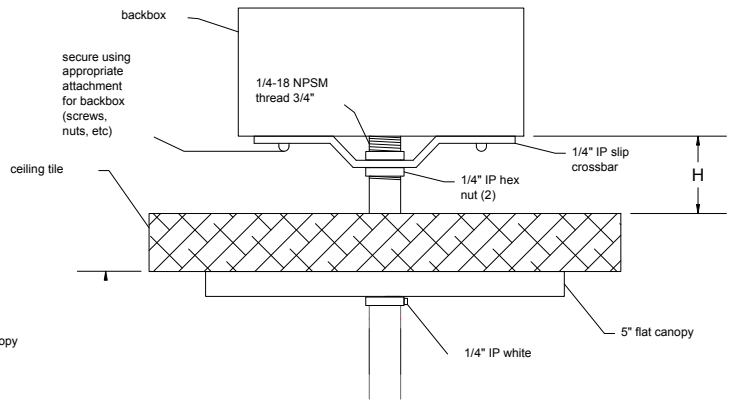

EcoSystem Sensor Post

The EcoSystem sensor post allows standard EcoSystem IR receivers or daylight sensors to be extended from any ceiling for a length of up to 36". The post easily mounts to ceiling tiles or with mounting brackets to a 4" x 4" J-Box.

Ceiling Tile Mount

J-Box Mount

Job Name: <input type="text"/>	Model Numbers: <input type="text"/>
Job Number: <input type="text"/>	