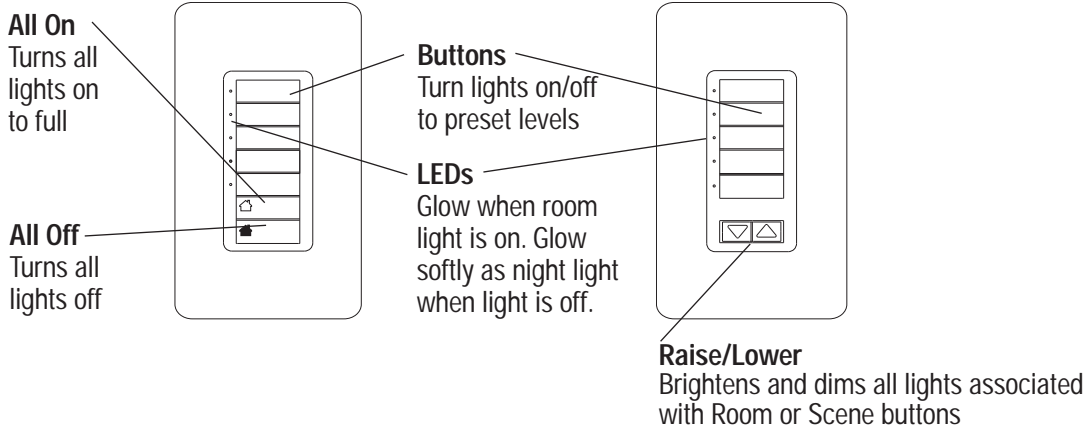

Dimensions

	in	mm
A	2.93	74
B	4.69	119
C	.30	8
D	1.26	32
E	2.75	70

Note: Master Controls shown with Lutron Designer Wallplates

► Specifications

POWER	Input: 120/127 V~, 50/60 Hz
MOUNTING	1-gang US wallbox
TEMPERATURE	32-104°F (0-40°C)
DESIGN	Use Lutron Claro® or Satin Colors™ wallplates
SYSTEM MAX.	14 Master Controls (24 with Chronos™ system bridge and timeclock)

► Features

- Central control for RadioRA local lighting controls
- Controls are field-programmable to select whole-house or single-room preset light levels
- One custom-engraved button kit included
- Large, easy-to-press buttons
- LEDs show status of lighting

► Function

Central control of RadioRA local lighting control system to:

- turn a light or group of lights on to preset levels
- monitor the status of a light or group of lights
- turn all lights on to full
- turn all lights off
- raise and lower room/scene lighting (-RL model only)

► Flexibility

- Master Control button columns may be set up to monitor lights (Room buttons) or to select presets (Scene buttons).

► **Master Control Operation**

► **Wiring Diagram**

► **RadioRA System Overview**