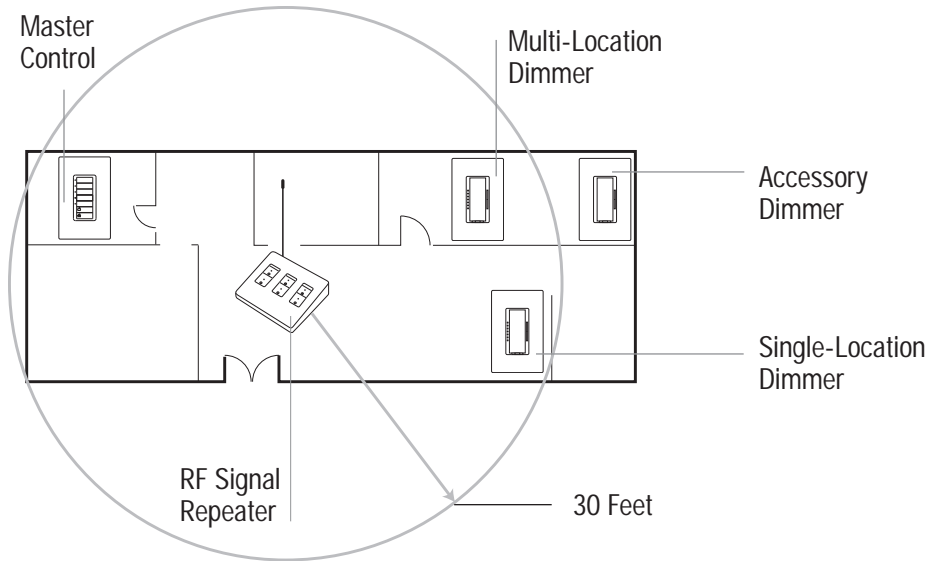

► Function

Central control of RadioRA local lighting control system to:

- turn a light or group of lights on to preset levels
- monitor the status of a light or group of lights
- turn all lights on to full
- turn all lights off
- raise and lower room/scene lighting (-RL model only)

► Flexibility

- Master Control button columns may be set up to monitor lights (Room buttons) or to select presets (Scene buttons).

► **Master Control Operation**

► **Wiring Diagram**

► **RadioRA System Overview**

Notes:

- RadioRA Master Controls must be located within 30 feet of an RF Signal Repeater.

► **Limited Warranty**

Lutron will, at its option, repair or replace any unit that is defective in materials or manufacture within one year after purchase. For warranty service, return unit to place of purchase or mail to Lutron at 7200 Suter Rd., Coopersburg, PA 18036-1299, postage pre-paid.