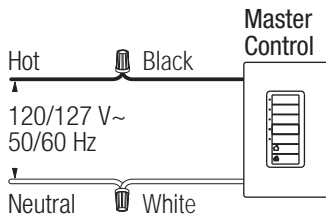

Dimensions

	in	mm
A	2.93	74
B	4.69	119
C	.30	8
D	1.26	32
E	2.75	70

Note: Master Controls shown with Lutron Designer Wallplates

► Specifications

POWER	Input: 120/127 V~, 50/60 Hz
MOUNTING	1-gang US wallbox
TEMPERATURE	32-104°F (0-40°C)
DESIGN	Use Lutron Claro® or Satin Colors™ wallplates
SYSTEM MAX.	14 Master Controls (24 with Chronos™ system bridge and timeclock)

► Features

- Central control for RadioRA local lighting controls
- Controls are field-programmable to select whole-house or single-room preset light levels
- One custom-engraved button kit included
- Large, easy-to-press buttons
- LEDs show status of lighting

► Function

Central control of RadioRA local lighting control system to:

- turn a light or group of lights on to preset levels
- monitor the status of a light or group of lights
- turn all lights on to full
- turn all lights off
- raise and lower room/scene lighting (-RL model only)

► Flexibility

- Master Control button columns may be set up to monitor lights (Room buttons) or to select presets (Scene buttons).

► **Master Control Operation**

► **Wiring Diagram**

► **RadioRA System Overview**