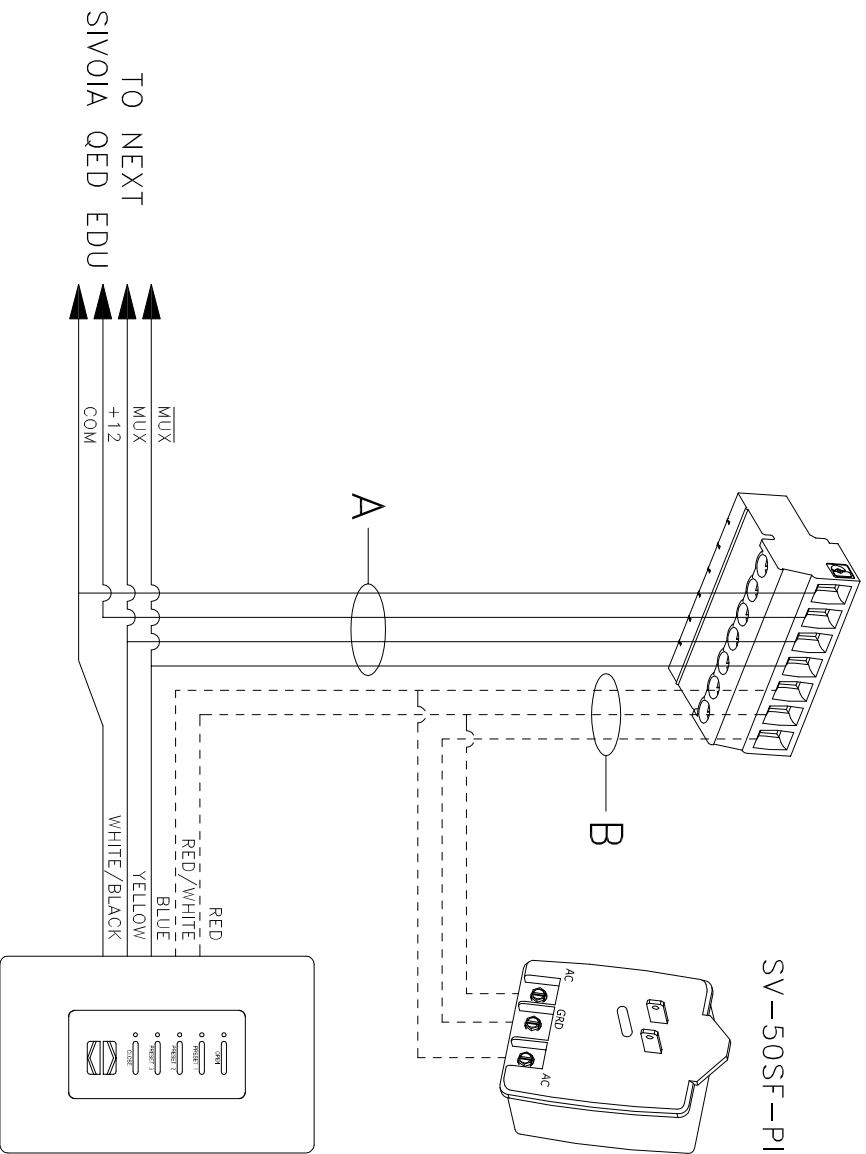

LUTRON®

COOPERSBURG, PA 18036
TECHNICAL SUPPORT: 1 800 523 9466
CUSTOMER SERVICE/QUOTES: 1 800 446 1503

SIVOIA QED RadiORA WITH RA-SVC CONTROL WIRING DIAGRAM

SIVOIA QED EDU FEMALE TERMINAL BLOCK

WIRE TYPES

- A - COMM LINK (SHIELDED)
- B - POWER SUPPLY

RA-SVC