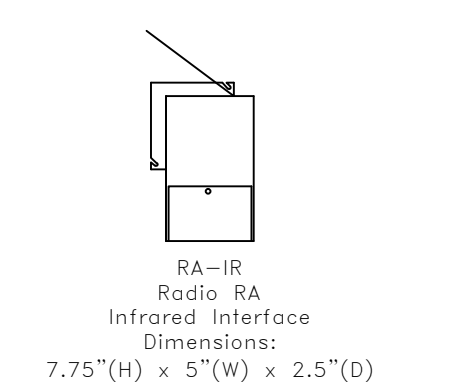

RadioRA.slb

RA-3LD

RA-3LD-WH
Radio RA 300W/VA
Plug-In Lamp Dimmer
Dimensions:
3.25"(H) x 2.45"(W) x 0.96"(D)

RA-5NE

RA-5NE-WH
Radio RA 500W
Electronic Low Voltage Dimmer
(1 Gang US Backbox by Others)

RA-6D/10D

RA-XD-WH
Radio RA
XXXXW Dimmer
(1 Gang US Backbox by Others)

RA-6ND

RA-6ND-WH
Radio RA 600W
Dimmer with Neutral
(1 Gang US Backbox by Others)

RA-8ANS

RA-8ANS-WH
Radio RA 8A Switch
(1 Gang US Backbox by Others)

RA-AD

RA-AD-WH
Radio RA
Accessory Dimmer
(1 Gang US Backbox by Others)

RA-AS

RA-AS-WH
Radio RA
Accessory Switch
(1 Gang US Backbox by Others)

RA-GRX-3-T

RA-GRX-4-T

RA-GRX-6-T

RA-GRXI

RA-IR

RALB-10T-RL

RALB-10W-RL

RALB-15T-RL

RALB-2W-SD

RALB-5T-RL

RALB-5W-AO

RALB-5W-RL

RALB-9W-IR

RAMC-10W

RAMC-10W-RL

RAMC-10X

RAMC-10X-RL

RAMC-15T

RAMC-15T-RL

RAMC-15W

RAMC-15W-RL

RAMC-5T

RAMC-5T-RL

RAMC-5W

RAMC-5W-RL

RAMC-MFE

RA-NET-120

RA-RC-3

RA-REP

RA-RS232

RA-SBT-CHR

RA-SCI

RA-SVC

RA-VCTX

RF Signal 1

RF Signal 2