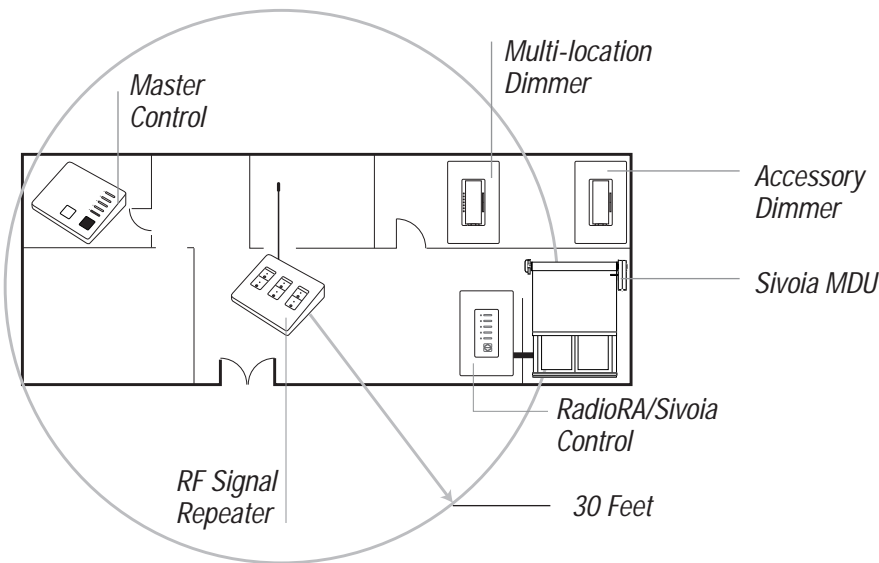

► Function

- Allows local control of Sivoia motorized window treatments.
- Ability to open, close or send shades to Preset 1, 2 or 3 from a RadioRA Master Control.
- RadioRA Master Control can raise and lower motorized window treatments.
- Group control of up to 64 linked Sivoia MDUs will respond simultaneously to any RadioRA Master Control command or RA-SVC local button press. (i.e. open motorized window treatments).

► **RadioRA/Sivoia Control Operation**

► **Wiring Diagram**

► **RadioRA System Overview**

Notes:

- RadioRA/Sivoia controls must be located within 30 feet of an RF Signal Repeater.

Lutron will, at its option, repair or replace any unit that is defective in materials or manufacture within one year after purchase. For warranty service, return unit to place of purchase or mail to Lutron at 7200 Suter Rd., Coopersburg, PA 18036-1299, postage pre-paid. THIS WARRANTY IS IN LIEU OF ALL OTHER EXPRESS WARRANTIES, AND THE IMPLIED WARRANTY OF MERCHANTABILITY IS LIMITED TO ONE YEAR FROM PURCHASE. THIS WARRANTY DOES NOT COVER THE COST OF INSTALLATION, REMOVAL OR REINSTALLATION, OR DAMAGE RESULTING FROM MISUSE, ABUSE, OR IMPROPER OR INCORRECT REPAIR, OR DAMAGE FROM IMPROPER WIRING OR INSTALLATION. THIS WARRANTY DOES NOT COVER INCIDENTAL OR CONSEQUENTIAL DAMAGES. LUTRON'S LIABILITY ON ANY CLAIM FOR DAMAGES ARISING OUT OF OR IN CONNECTION WITH THE MANUFACTURE, SALE, INSTALLATION, DELIVERY, OR USE OF THE UNIT SHALL NEVER EXCEED THE PURCHASE PRICE OF THE UNIT. This warranty gives you specific legal rights, and you may also have other rights which vary from state to state. Some states do not allow limitations on how long an implied warranty lasts, so the above limitation may not apply to you. Some states do not allow the exclusion or limitation of incidental or consequential damages, so the above limitation or exclusion may not apply to you.