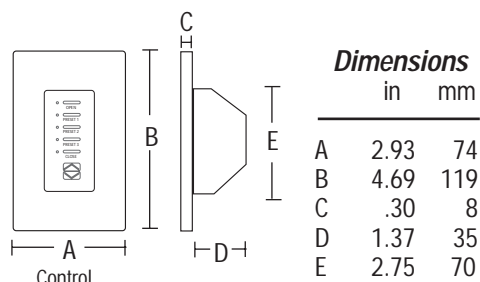

Note: Control shown with Lutron Designer Wallplate

► Specifications

COMPATIBILITY	Sivoia Motor Drive Units (SV-MDU-20-KIT) Each Sivoia group requires one dedicated control.
POWER	Input: 24VAC, 50/60Hz
MOUNTING	1-gang US wallbox
TEMPERATURE	32-104°F (0-40°C)
DESIGN	Use Lutron Claro® or Satin Colors™ wallplates or standard decorator-style wallplates
SYSTEM MAX.	32 Dimmers/Switches/GRAFIK Eye Interfaces/Sivoia Controls (in any combination)
COMMUNICATION	2 way status feedback from Sivoia MDU to RadioRA Master Controls