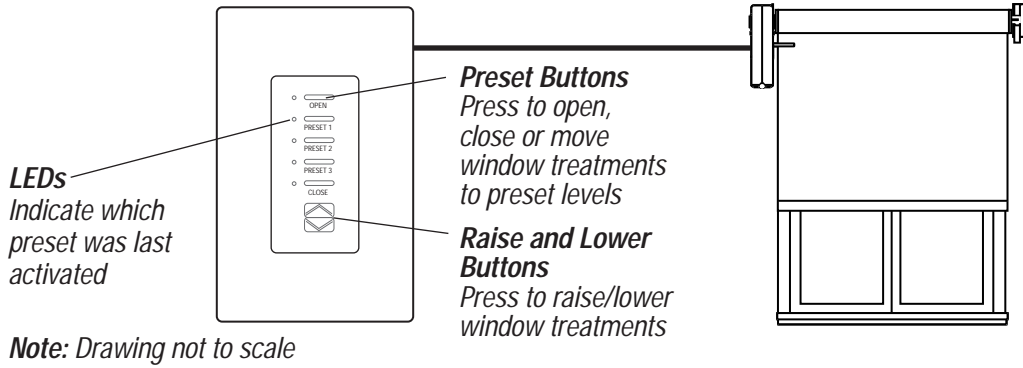

► **RadioRA/Sivoia Control Operation**