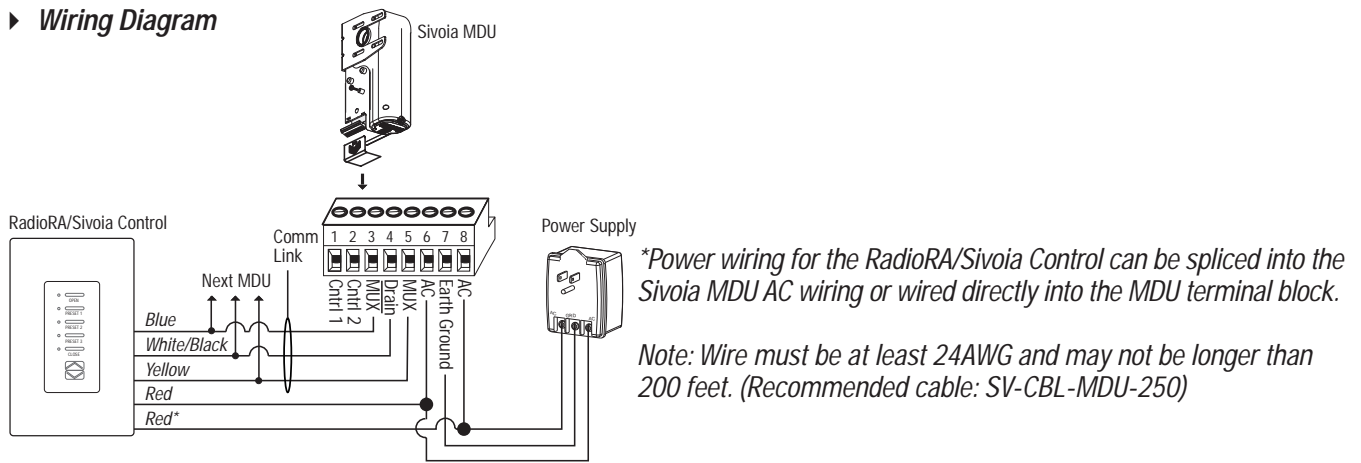

► **Wiring Diagram**

► **RadioRA System Overview**