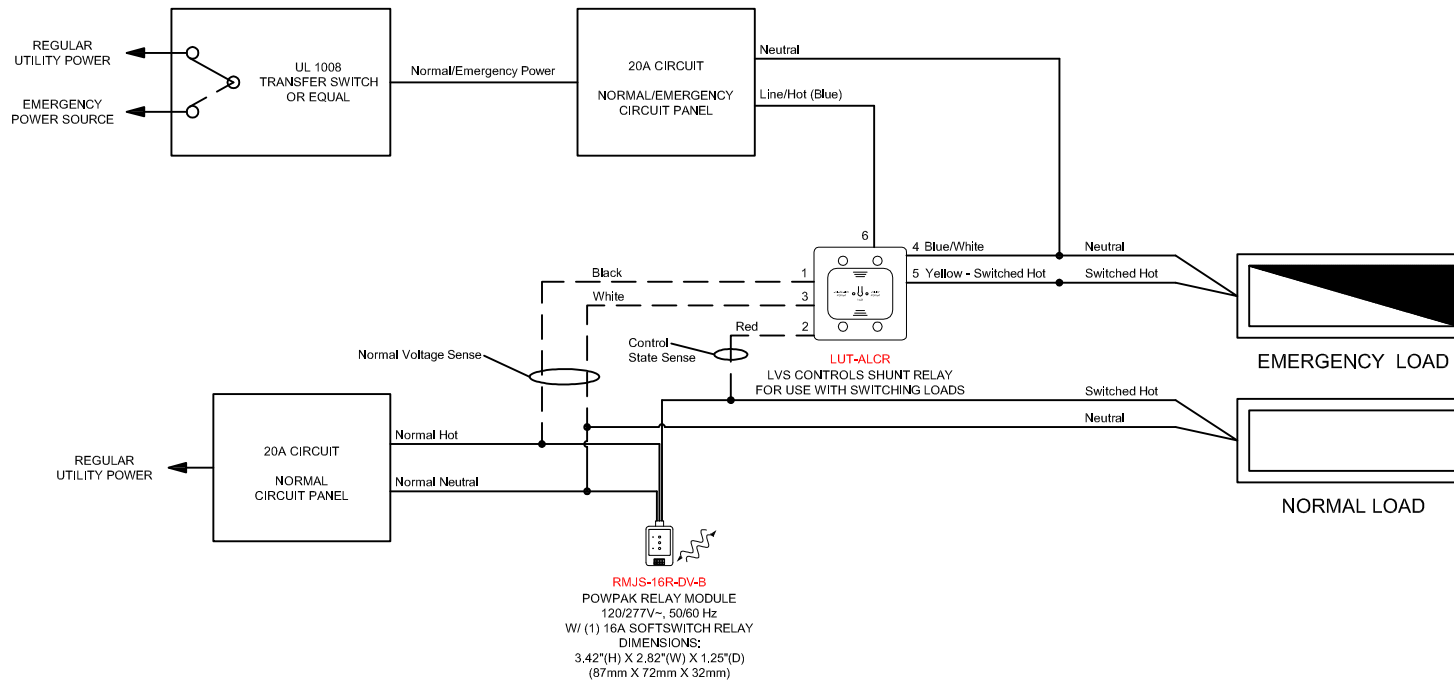

ALCR DEVICE FOR CONTROL OF BOTH NORMAL AND EMERGENCY NON-DIM LOADS

VIVE STANDALONE EMERGENCY DETAILS

LOCATION TBD

CONCEPT DRAWING
 NOT FOR CONSTRUCTION

Project Number: N/A

Drawn By: RT

Drawing Revision: 6

Drawing Date: