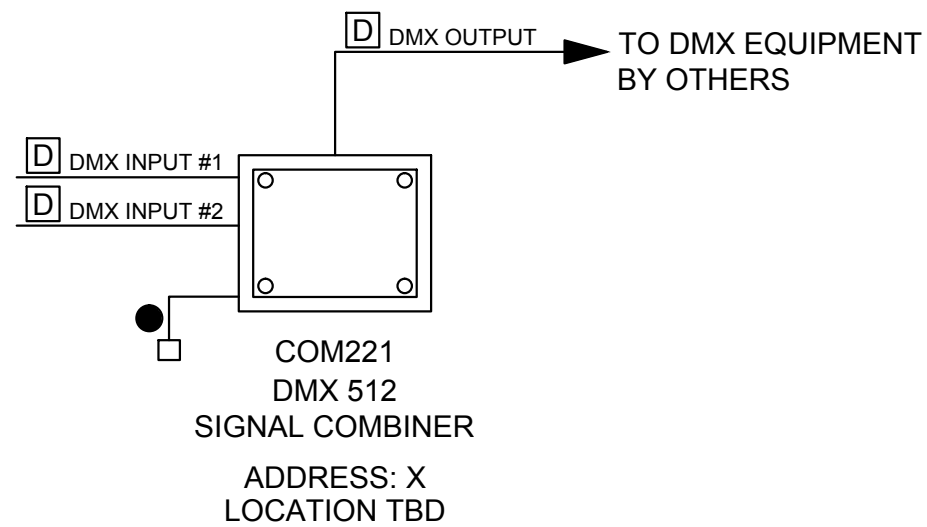

**THEATRICAL
EQUIPMENT**

BLOCK LIBRARY

Combiner 2/1

NT-DMXJ-IN

WIRING LEGEND:

DMX CONTROL

INPUT POWER (NORMAL)

● 2 #12AWG (4 mm²)

DMX-512 STAGEBOARD

NT-DMXJ-OUT

Drawn By: CMT

Drawing Date: FALL 2017