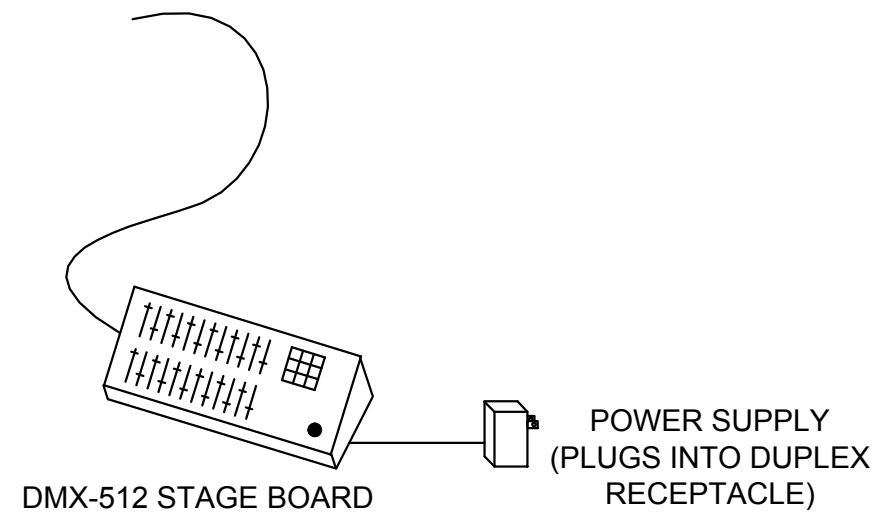

**THEATRICAL
EQUIPMENT**

BLOCK LIBRARY

Combiner 2/1

NT-DMXJ-IN

WIRING LEGEND:

DMX CONTROL

INPUT POWER (NORMAL)

● 2 #12AWG (4 mm²)

DMX-512 STAGEBOARD

NT-DMXJ-OUT

Drawn By: CMT

Drawing Date: FALL 2017