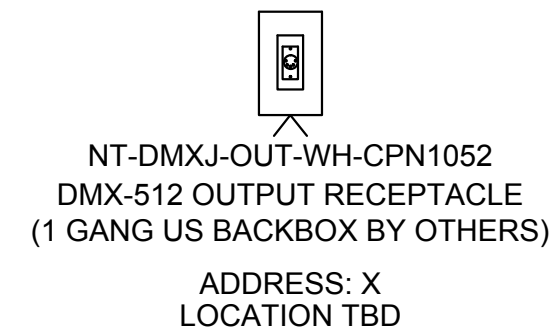

NT-DMXJ-OUT

Drawn By: CMT

Drawing Date: FALL 2017