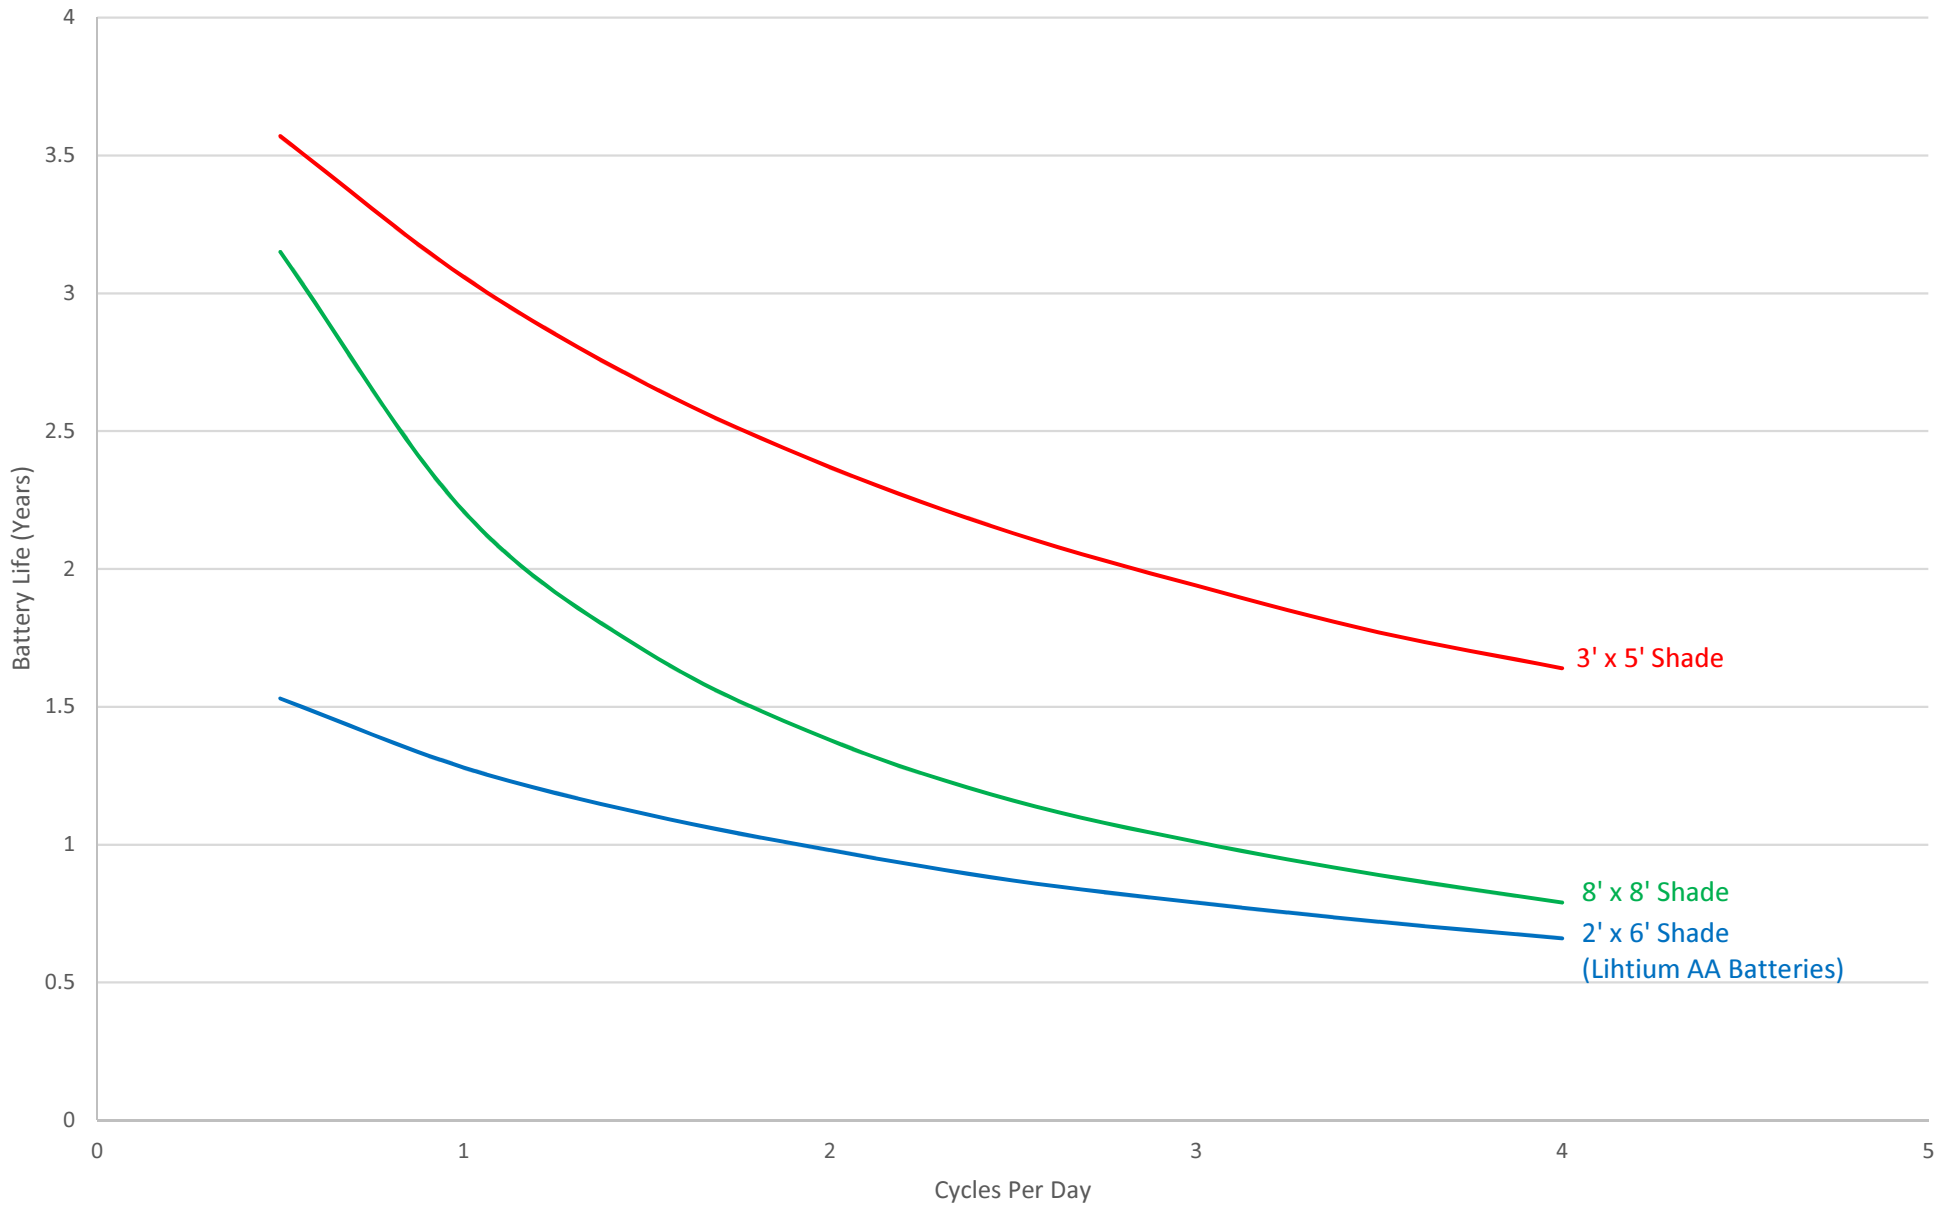

Triathlon Honeycomb Battery Life

1 Cycle = 1 Full Up and Down Motion
Data Calculated Using Heaviest Fabric Option