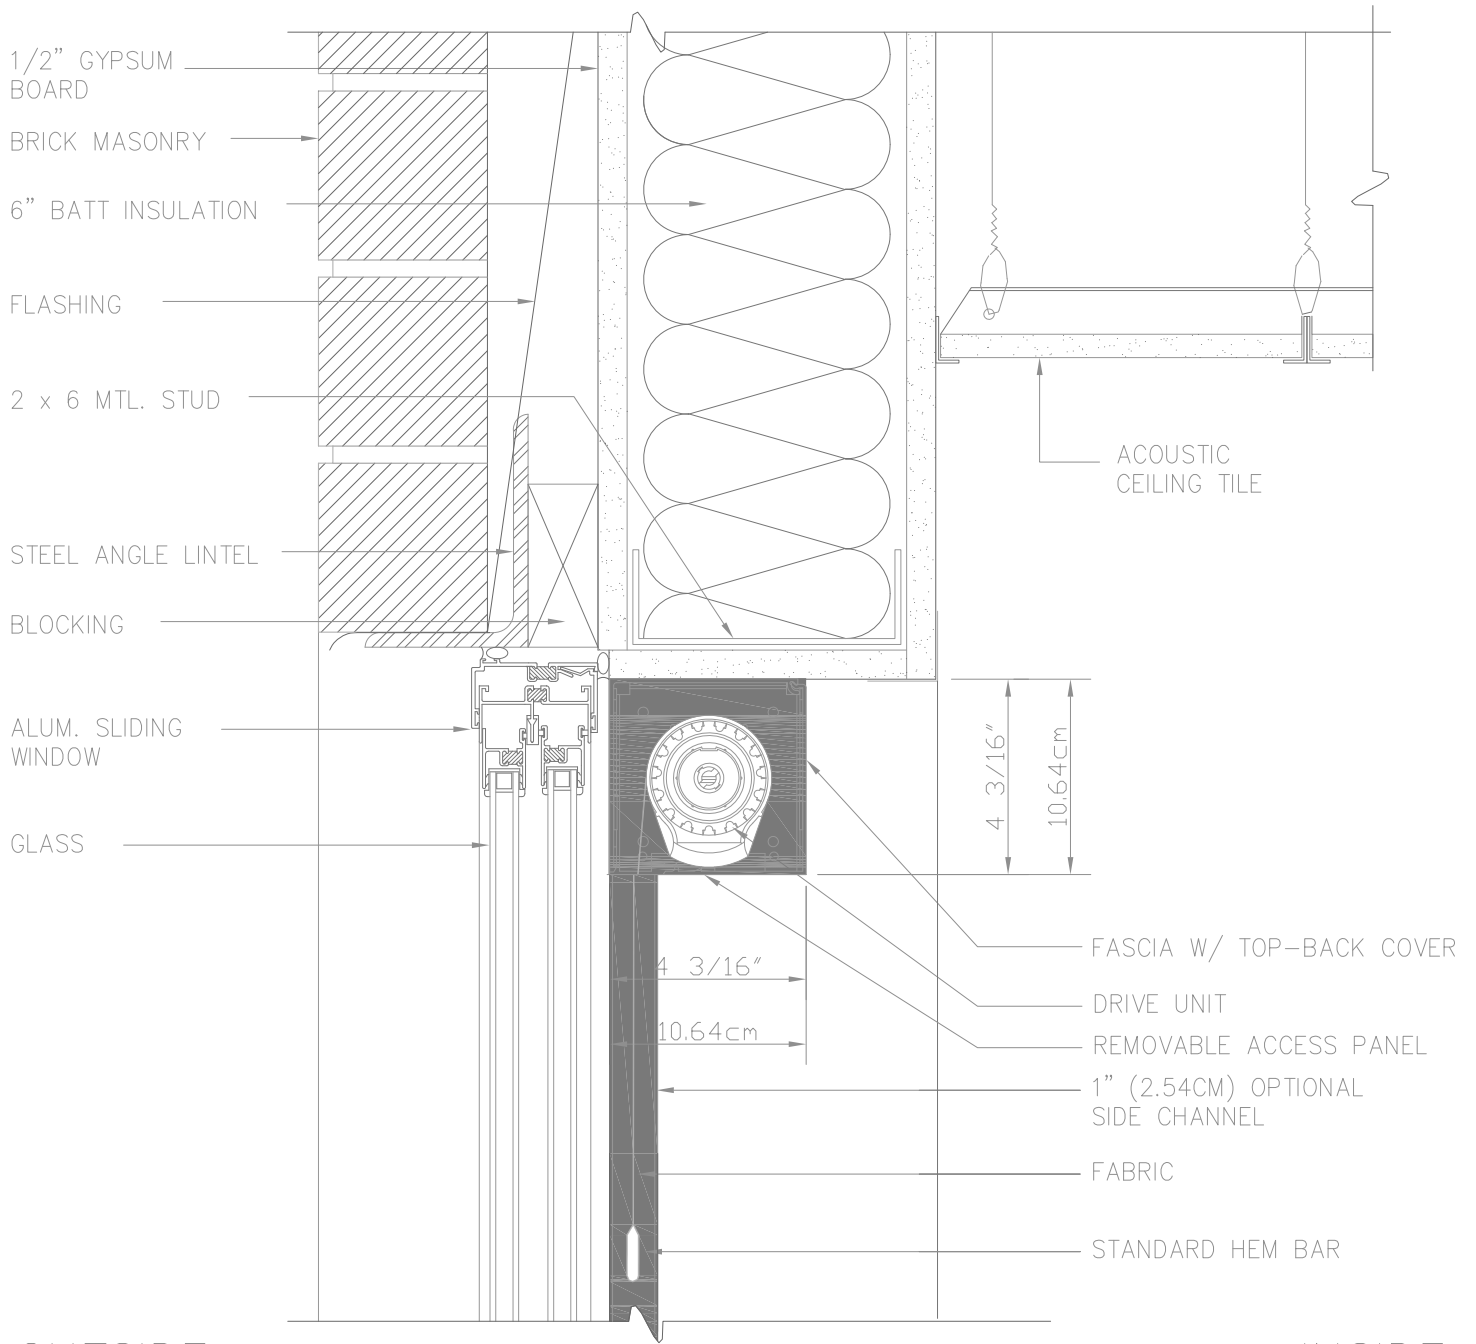

# V16 FASCIA CEILING MOUNT

OUTSIDE

INSIDE

## SECTION THRU HEAD

N.T.S.