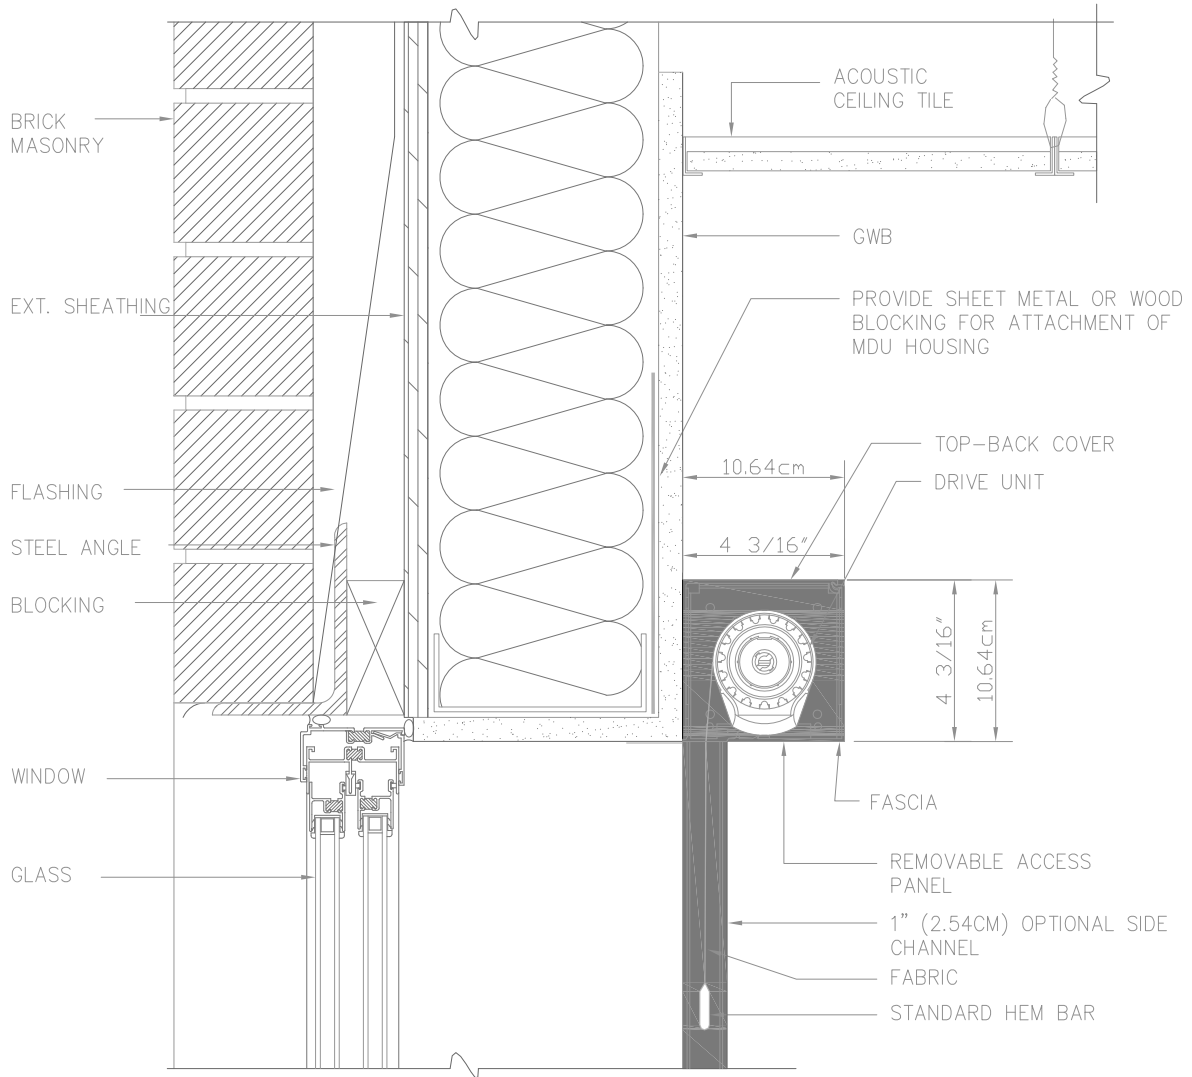

V16 FASCIA – WALL MOUNT

OUTSIDE

INSIDE

SECTION THRU HEAD

N.T.S.