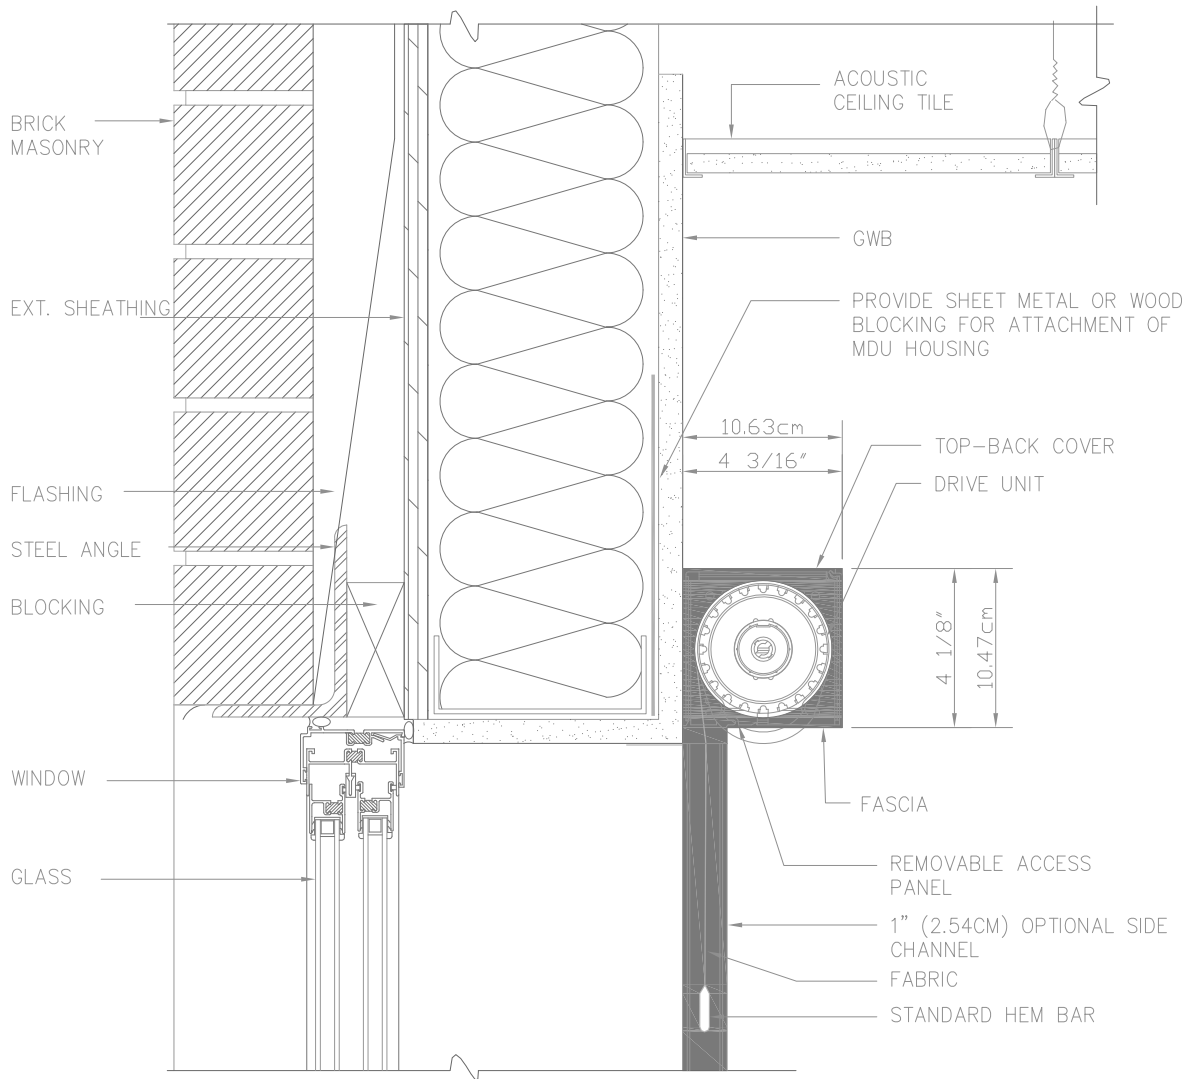

V24 FASCIA – WALL MOUNT

OUTSIDE

SECTION THRU HEAD

N.T.S.

INSIDE