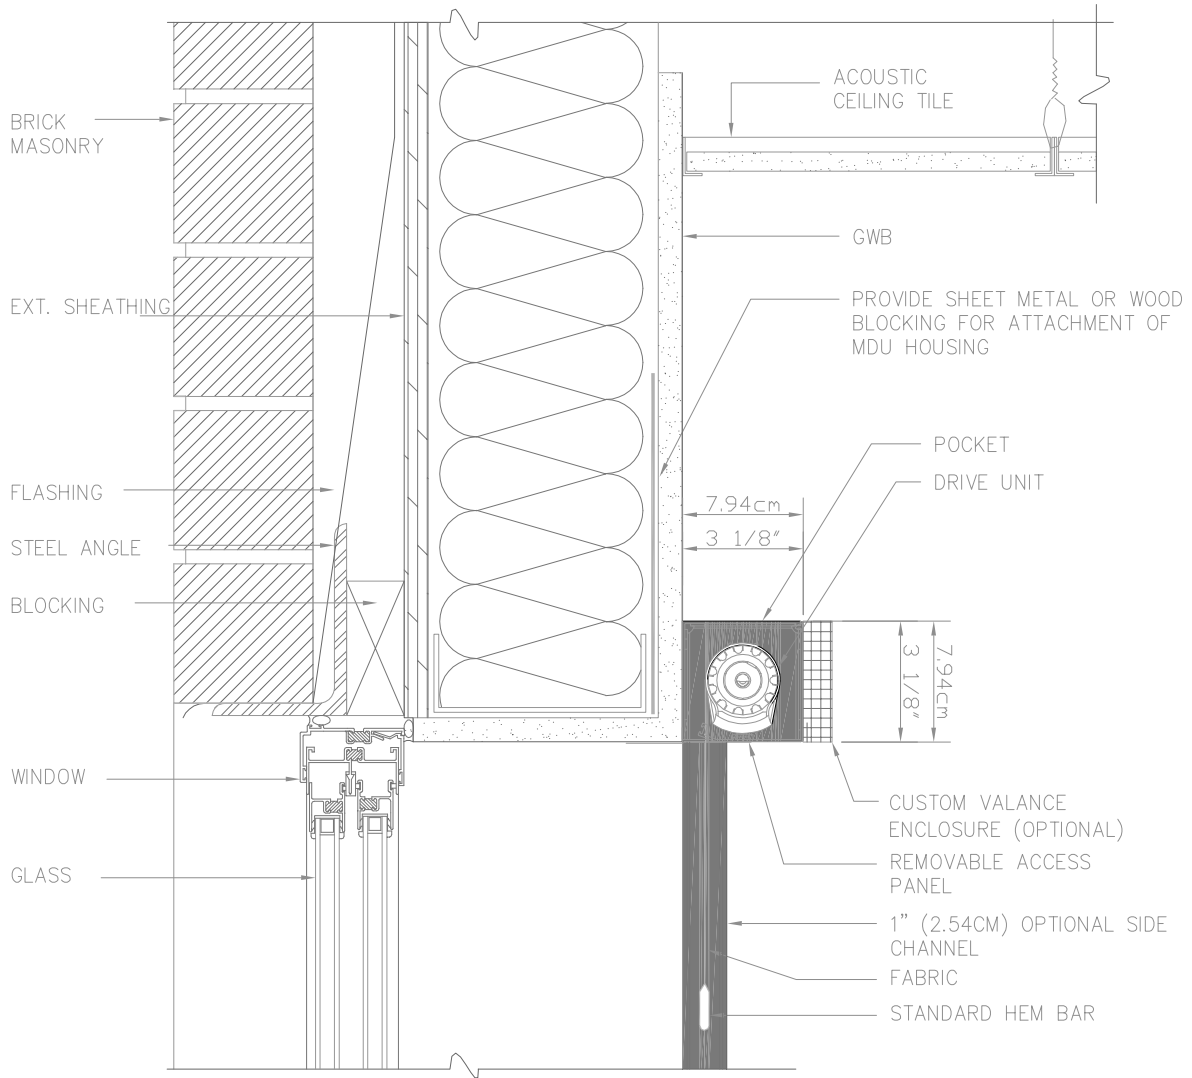

V8 FASCIA – WALL MOUNT

OUTSIDE

INSIDE

SECTION THRU HEAD

N.T.S.