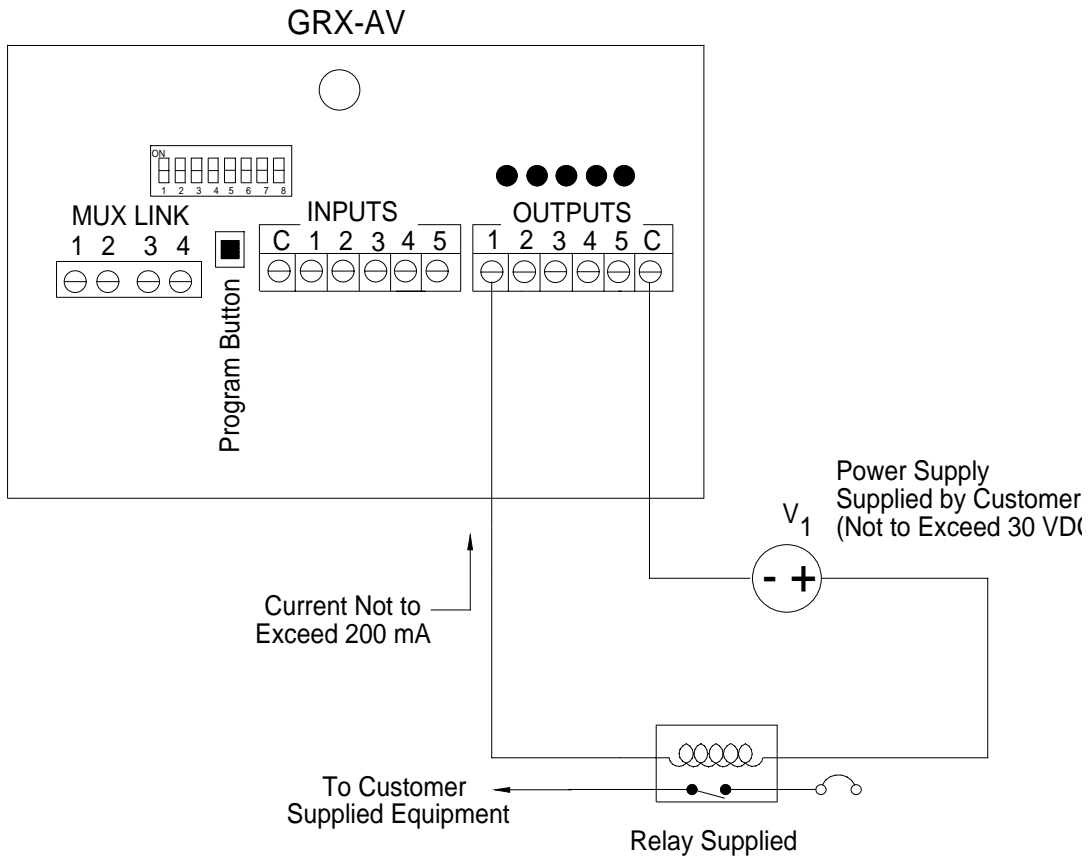

**Overview**

The ability to provide Output Closures from a GRAFIK Eye Control Unit to interface with other equipment (AV, security systems, building management, etc.) can be accomplished through the use of a GRX-AV Contact Closure Interface.

**Wiring Diagram**

**Operation**

The relay is activated when Output #1 is triggered. Actual function will depend on function of GRX-AV, determined by dip switch settings.